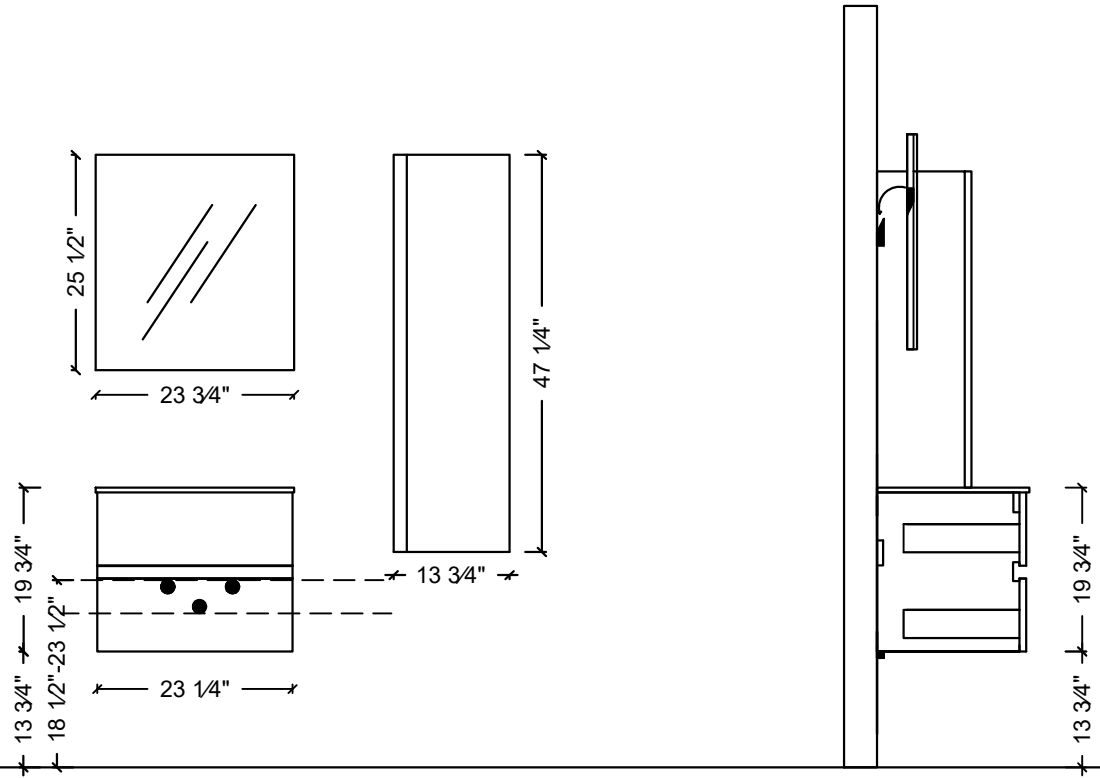

24" VANITY

TOP VIEW WITHOUT COUNTER

24" VANITY

FRONT VIEW

SIDE SECTION

TOP VIEW