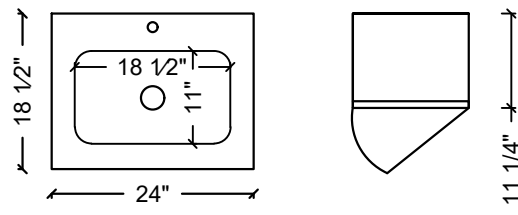

24" VANITY

TOP VIEW WITHOUT COUNTER

24" VANITY

FRONT VIEW

SIDE SECTION

TOP VIEW