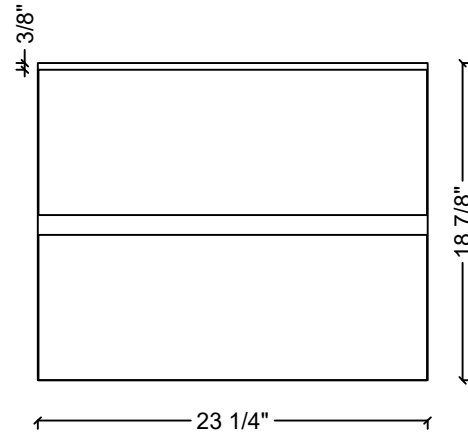

24" VANITY

TOP VIEW WITHOUT COUNTER

24" VANITY

FRONT VIEW

SIDE SECTION

TOP VIEW