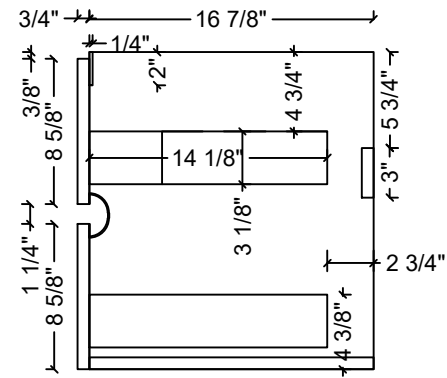

24" VANITY

TOP VIEW WITHOUT COUNTER

24" VANITY

FRONT VIEW

SIDE SECTION

TOP VIEW