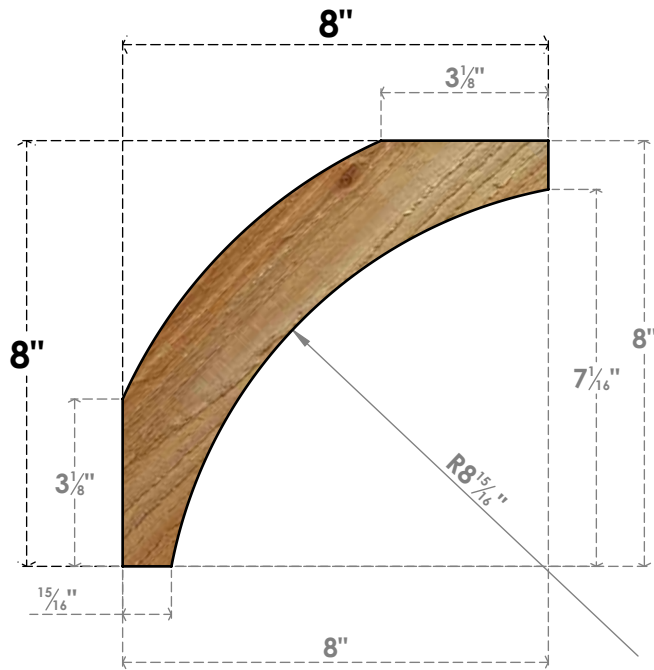

BRC06X08X08THR00RWR

6"W X 8"D X 8"H THORTON ROUGH SAWN BRACE, WESTERN RED CEDAR

SIDE

FRONT

EKENA MILLWORK
 2300 WEST MAIN ST.
 CLARKSVILLE, TX 75426
 TOLL FREE: 866-607-0453
 WWW.EKENAMILLWORK.COM

NOTES

1. INSTALLATION TO BE COMPLETED IN ACCORDANCE WITH MANUFACTURER'S SPECIFICATIONS.
2. DRAWING MAY NOT BE TO SCALE
3. THIS DRAWING IS INTENDED FOR DESIGN AND PLANNING PURPOSES ONLY.
4. ALL INFORMATION CONTAINED HEREIN WAS CURRENT AT THE TIME OF DEVELOPMENT BUT MUST BE REVIEWED AND APPROVED BY THE PRODUCT MANUFACTURER TO BE CONSIDERED ACCURATE.
5. PRODUCTS ARE NOT KILN DRIED. THIS ITEM IS UNIQUE AND WILL CONTAIN THE NATURAL VARIATIONS THAT THE WOOD SPECIES OFFERS. THIS MAY RESULT IN VARIATIONS UP TO 1/4"