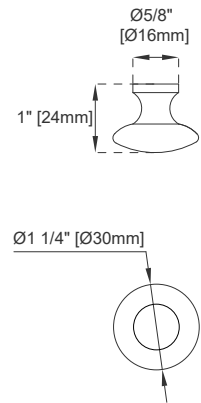

## Features and Materials

Solids: BW-Poplar; SBR/WWW-Para Wood and Poplar  
Veneers: SBR-Para Wood; WWW-Walnut  
Panels: Plywood  
Installation Type: Floor Standing  
Number of Basins: One  
Vanity Top: NO, Optional 3cm Tops Available with Sinks  
Basins included: NO  
Overflow: Yes, Front Facing  
Optional Wooden Backsplash  
Number of Doors: One  
Number of Drawers: Six  
Number of Tip Outs: One  
Assembly Type: Yes, Installation of Optional 3cm Top  
Drawer Box Material and Construction: 12mm Plywood/English Dovetail Joinery  
Hardware Material and Finish: Zinc Alloy in Brushed Nickel Color  
Fits Drain Hole Size: 1 3/4"  
Full Extension, Soft Close Glides  
European Soft Close Hinges  
Aluminum Laminate Drawer Liners  
Adjustable Levelers

## Dimension

Width: 59-7/8"  
Depth: 22-7/8"  
Height: 32-1/2"  
Rough-In Height: 21-1/2"

# 60" S VANITY

Top View

Knob

Front View

# 60"S VANITY

Side View 1

Side View 2

Back View