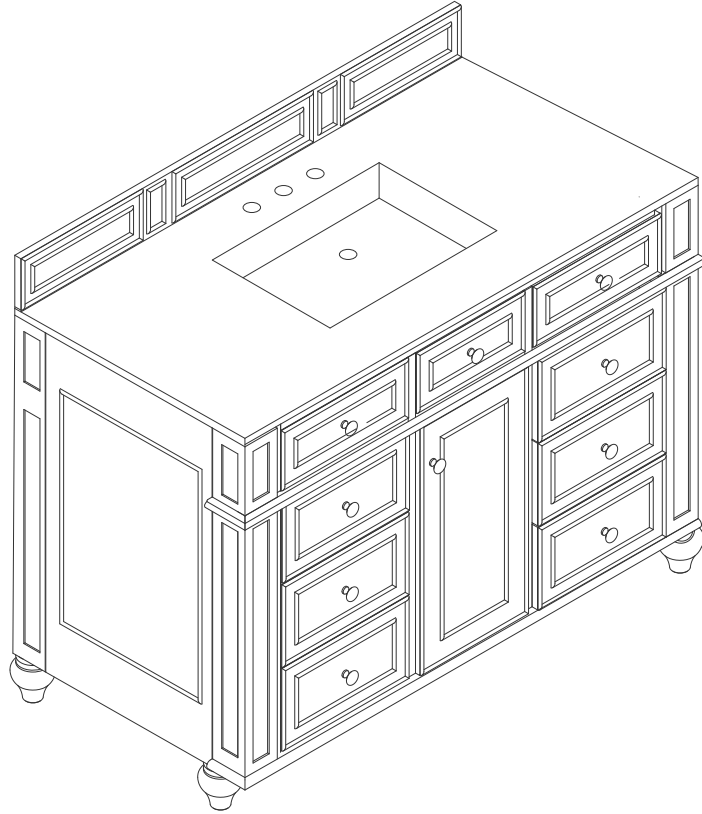

# 60"S VANITY

---

## Features and Materials

Solids: BW-Poplar; SBR/WWW-Para Wood and Poplar  
Veneers: SBR-Para Wood; WWW-Walnut  
Panels: Plywood  
Installation Type: Floor Standing  
Number of Basins: One  
Vanity Top: NO, Optional 3cm Tops Available with Sinks  
Basins included: NO  
Overflow: Yes, Front Facing  
Optional Wooden Backsplash  
Number of Doors: One  
Number of Drawers: Six  
Number of Tip Outs: One  
Assembly Type: Yes, Installation of Optional 3cm Top  
Drawer Box Material and Construction: 12mm Plywood/English Dovetail Joinery  
Hardware Material and Finish: Zinc Alloy in Brushed Nickel Color  
Fits Drain Hole Size: 1 3/4"  
Full Extension, Soft Close Glides  
European Soft Close Hinges  
Aluminum Laminate Drawer Liners  
Adjustable Levelers

## Dimension

Width: 59-7/8"  
Depth: 22-7/8"  
Height: 32-1/2"  
Rough-In Height: 21-1/2"

# 60" S VANITY

Top View

Knob

Front View