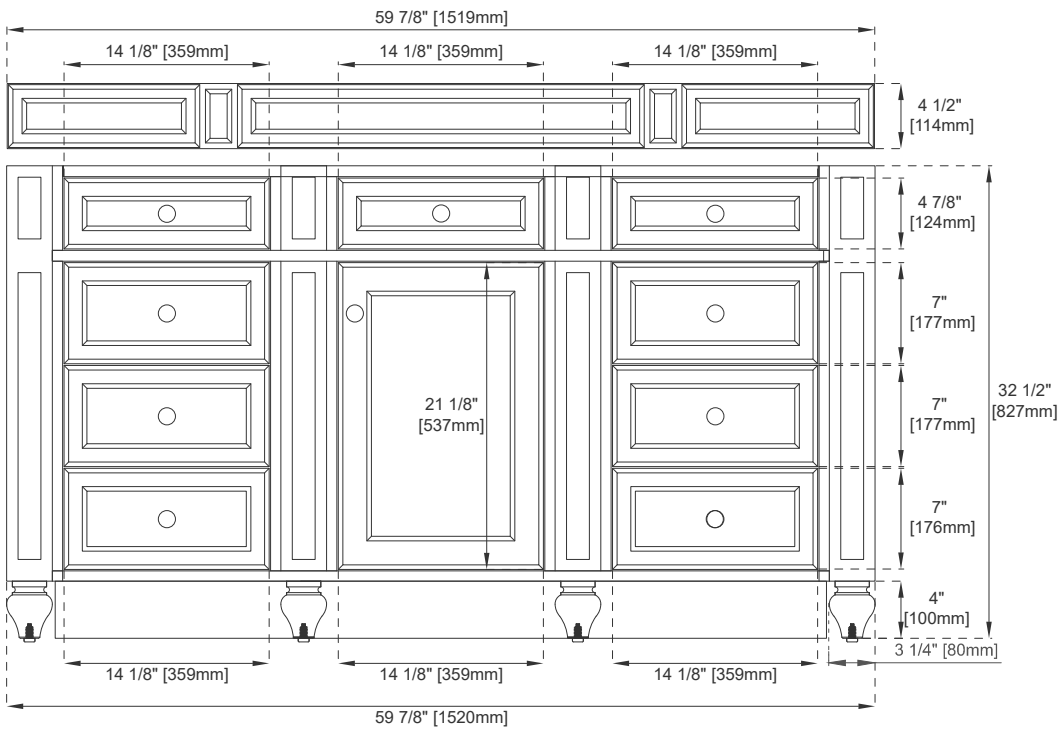

## Features and Materials

Solids: BW-Poplar; SBR/WWW-Para Wood and Poplar  
Veneers: SBR-Para Wood; WWW-Walnut  
Panels: Plywood  
Installation Type: Floor Standing  
Number of Basins: One  
Vanity Top: NO, Optional 3cm Tops Available with Sinks  
Basins included: NO  
Overflow: Yes, Front Facing  
Optional Wooden Backsplash  
Number of Doors: One  
Number of Drawers: Six  
Number of Tip Outs: One  
Assembly Type: Yes, Installation of Optional 3cm Top  
Drawer Box Material and Construction: 12mm Plywood/English Dovetail Joinery  
Hardware Material and Finish: Zinc Alloy in Brushed Nickel Color  
Fits Drain Hole Size: 1 3/4"  
Full Extension, Soft Close Glides  
European Soft Close Hinges  
Aluminum Laminate Drawer Liners  
Adjustable Levelers

## Dimension

Width: 59-7/8"  
Depth: 22-7/8"  
Height: 32-1/2"  
Rough-In Height: 21-1/2"

# 60" S VANITY

Top View

Knob

Front View

# 60"S VANITY

Side View 1

Side View 2

Back View