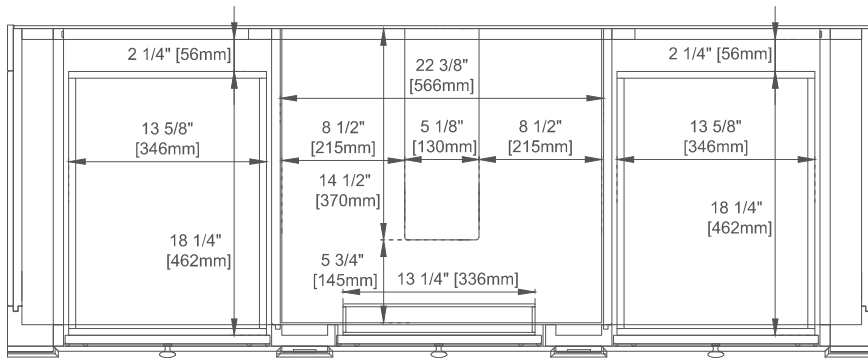

60" S VANITY

Top View