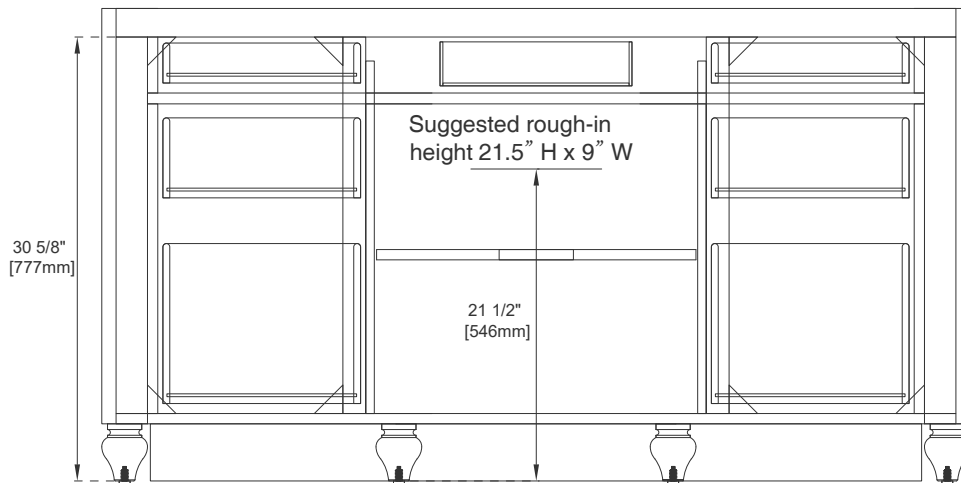

## Features and Materials

Solids: BW-Poplar; SBR/WWW-Para Wood and Poplar  
Veneers: SBR-Para Wood; WWW-Walnut  
Panels: Plywood  
Installation Type: Floor Standing  
Number of Basins: One  
Vanity Top: NO, Optional 3cm Tops Available with Sinks  
Basins included: NO  
Overflow: Yes, Front Facing  
Optional Wooden Backsplash  
Number of Doors: One  
Number of Drawers: Six  
Number of Tip Outs: One  
Assembly Type: Yes, Installation of Optional 3cm Top  
Drawer Box Material and Construction: 12mm Plywood/English Dovetail Joinery  
Hardware Material and Finish: Zinc Alloy in Brushed Nickel Color  
Fits Drain Hole Size: 1 3/4"  
Full Extension, Soft Close Glides  
European Soft Close Hinges  
Aluminum Laminate Drawer Liners  
Adjustable Levelers

## Dimension

Width: 59-7/8"  
Depth: 22-7/8"  
Height: 32-1/2"  
Rough-In Height: 21-1/2"

# 60" S VANITY

Top View

Knob

Front View

# 60"S VANITY

Side View 1

Side View 2

Back View