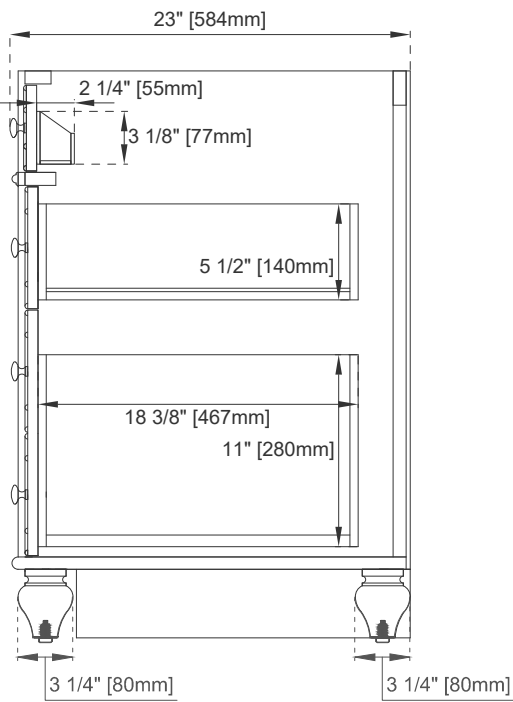

## Features and Materials

Solids: BW-Poplar; SBR/WWW-Para Wood and Poplar  
Veneers: SBR-Para Wood; WWW-Walnut  
Panels: Plywood  
Installation Type: Floor Standing  
Number of Basins: One  
Vanity Top: NO, Optional 3cm Tops Available with Sinks  
Basins included: NO  
Overflow: Yes, Front Facing  
Optional Wooden Backsplash  
Number of Doors: One  
Number of Drawers: Six  
Number of Tip Outs: One  
Assembly Type: Yes, Installation of Optional 3cm Top  
Drawer Box Material and Construction: 12mm Plywood/English Dovetail Joinery  
Hardware Material and Finish: Zinc Alloy in Brushed Nickel Color  
Fits Drain Hole Size: 1 3/4"  
Full Extension, Soft Close Glides  
European Soft Close Hinges  
Aluminum Laminate Drawer Liners  
Adjustable Levelers

## Dimension

Width: 59-7/8"  
Depth: 22-7/8"  
Height: 32-1/2"  
Rough-In Height: 21-1/2"

# 60" S VANITY

Top View

Knob

Front View

# 60"S VANITY

Side View 1

Side View 2

Back View