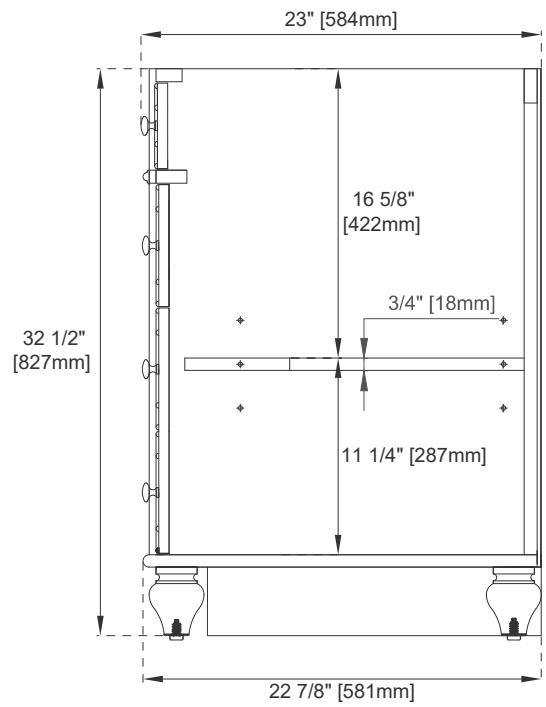

## Features and Materials

Solids: BW-Poplar; SBR/WWW-Para Wood and Poplar  
Veneers: SBR-Para Wood; WWW-Walnut  
Panels: Plywood  
Installation Type: Floor Standing  
Number of Basins: One  
Vanity Top: NO, Optional 3cm Tops Available with Sinks  
Basins included: NO  
Overflow: Yes, Front Facing  
Optional Wooden Backsplash  
Number of Doors: One  
Number of Drawers: Six  
Number of Tip Outs: One  
Assembly Type: Yes, Installation of Optional 3cm Top  
Drawer Box Material and Construction: 12mm Plywood/English Dovetail Joinery  
Hardware Material and Finish: Zinc Alloy in Brushed Nickel Color  
Fits Drain Hole Size: 1 3/4"  
Full Extension, Soft Close Glides  
European Soft Close Hinges  
Aluminum Laminate Drawer Liners  
Adjustable Levelers

## Dimension

Width: 59-7/8"  
Depth: 22-7/8"  
Height: 32-1/2"  
Rough-In Height: 21-1/2"

# 60" S VANITY

Top View

Knob

Front View

# 60"S VANITY

Side View 1

Side View 2

Back View