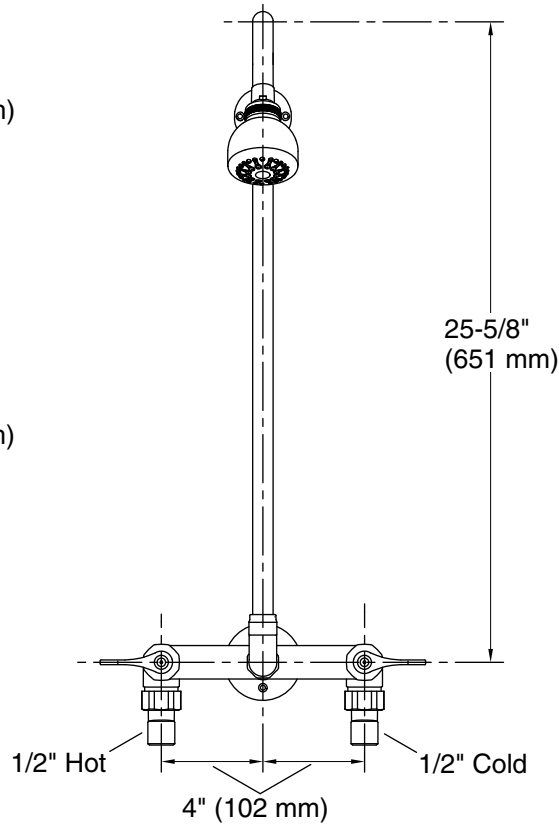

Technical Information

All product dimensions are nominal.

Valve body: Cast brass

Drain included: No

Showerhead/Body Spray:

Rated maximum flow: 1.75 gal/min (6.6 l/min)

Pressure: 60 psi (4.1 bar)

Notes

For use with automatic compensating valves rated at 1.35 gal/min (5.1 l/min) or less.

Install this product according to the installation instructions.