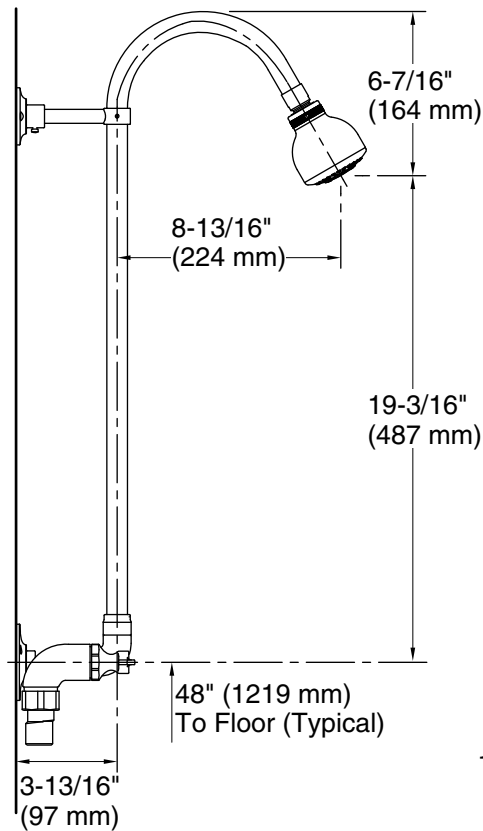

Technical Information

All product dimensions are nominal.

Valve body: Cast brass

Drain included: No

Showerhead/Body Spray:

Rated maximum flow: 1.75 gal/min (6.6 l/min)

Pressure: 60 psi (4.1 bar)

Notes

For use with automatic compensating valves rated at 1.35 gal/min (5.1 l/min) or less.

Install this product according to the installation instructions.