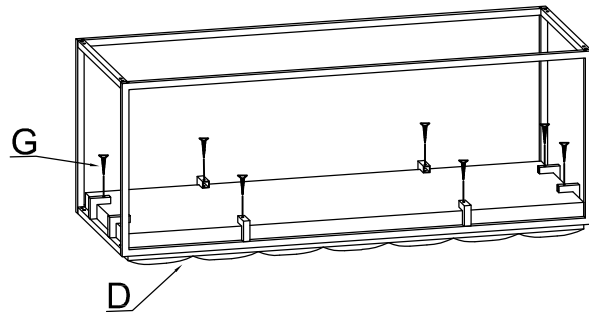

INSPIREDHOME®

NBH118-02 Assembly Instructions

Parts

NO.	Picture	Description	Size	QTY
A		Metal frame	44.5X37.5X6.5CM	2
B		Metal tube	92.5X2.5X2.5CM	2
C		Metal tube	92.5X2.5X2.5CM	2
D		Seat cushion	99X46X10.5CM	1

STEP:1

Hardware

NO.	Picture	Description	Size	QTY
E		Allen Key	4MM	1
F		Bolt	M6*15	16
G		Screw	M4*30	8

STEP:2

STEP:3