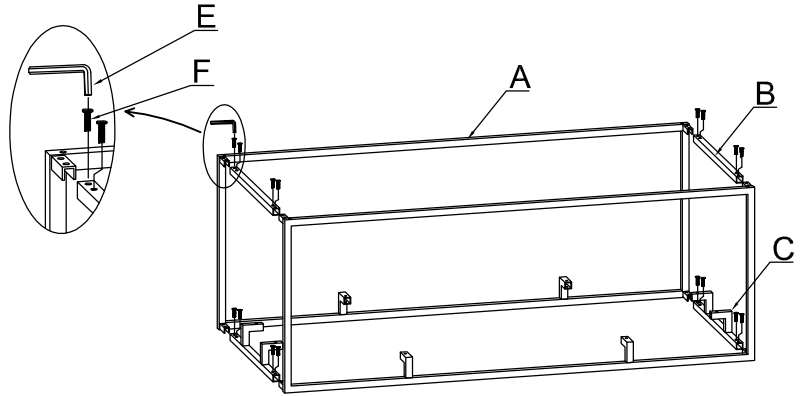

INSPIREDHOME®

NBH118-02 Assembly Instructions

Parts

NO.	Picture	Description	Size	QTY
A		Metal frame	44.5X37.5X6.5CM	2
B		Metal tube	92.5X2.5X2.5CM	2
C		Metal tube	92.5X2.5X2.5CM	2
D		Seat cushion	99X46X10.5CM	1

STEP:1

Hardware

NO.	Picture	Description	Size	QTY
E		Allen Key	4MM	1
F		Bolt	M6*15	16
G		Screw	M4*30	8

STEP:2

STEP:3