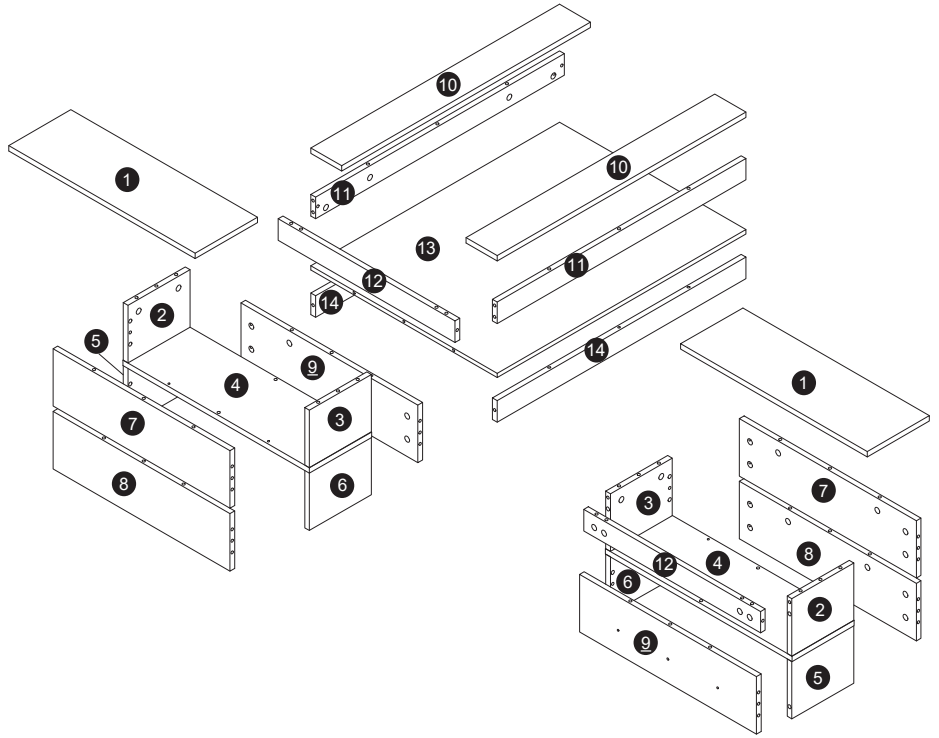

Part List

Open the package, and put the item on the mat with care. Please install it carefully to ensure your fingers will not be scratched.

Hardware List

H

M6*32mm
φ12*10mm
×80 (+1)

B

M8*30mm
×30 (+1)

C

M3.5*40mm
×12 (+1)

E

×8 (+1)

W

M8*50mm
×6 (+1)

X

×2

T

×80 (+1)

S

M6*30mm
×4 (+1)

Extra white cam

×2