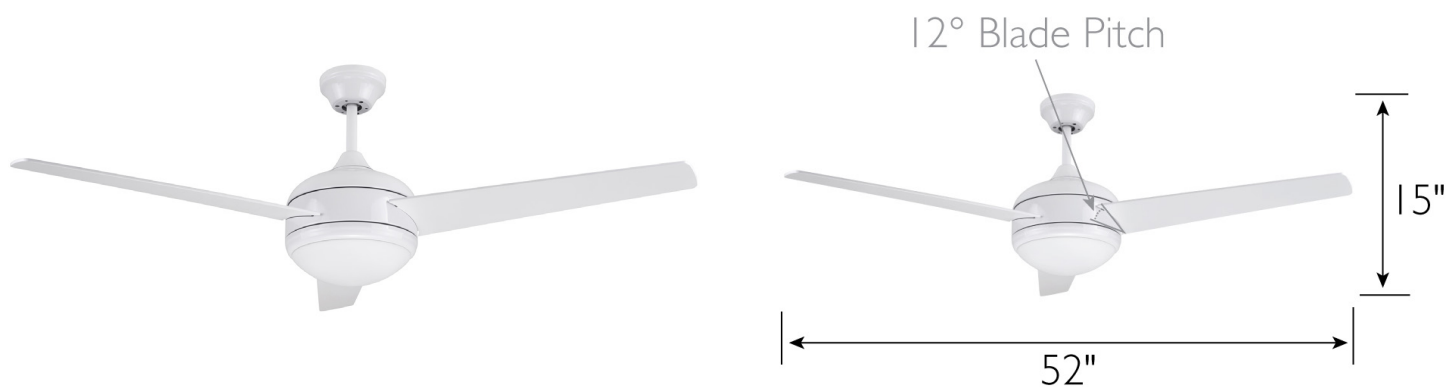

Indoor 52" Ceiling Fan with LED Light Kit

White Finish

SPECIFICATIONS

MOUNTING TYPE:	Tri Mount	DOWNROD DIAMETER:	0.83"
SLOPED CEILING ADAPTABLE:	Yes	DOWNROD 1 LENGTH:	6"
FINISH:	White	DOWNROD 2 LENGTH:	N/A
BLADE COLOR:	White	LIGHT KIT INCLUDED:	Yes
MATERIAL CONSTRUCTION:	Steel	LAMP TYPE:	2 lamps, LED
ASSEMBLED DIMENSIONS:	15" H x 52" L x 52" D	LED BRIGHTNESS (LUMENS):	800
ASSEMBLED WEIGHT:	15.35 lbs.	LED COLOR CORRELATED TEMPERATURE (CCT):	3000
MAX HEIGHT:	15"	LED COLOR RENDERING INDEX (CRI):	61.5
MIN HEIGHT:	10.7"	GLASS/SHADE MATERIAL:	Glass
DISTANCE FROM CEILING:	Bottom of fan light kit: 15" Bottom of fan housing: 12.5"	GLASS/SHADE TYPE & COLOR:	Frosted White
NUMBER OF SPEEDS:	3	CANOPY/PLATE SHAPE:	Round
TYPE OF CONTROLLER:	Remote	CANOPY/PLATE DIMENSIONS:	2.42" H x 5.1" L x 5.1" D
AIR FLOW EFFICIENCY:	85	VOLTAGE:	120V
WEIGHTED-AVG. AIR FLOW (CFM):	3295 CFM		
ENERGY USAGE (FAN ONLY):	39W		
MOTOR SIZE:	153X15, Reversible		
RPMS:	Low: 104, High: 206		
AMPS:	Low: 0.22, High: 0.3		