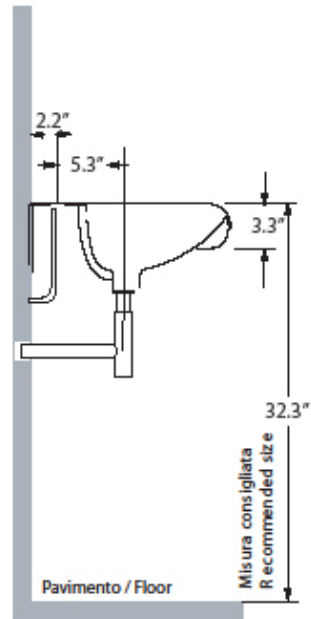

### Finishes:

-  Glossy White
-  Glossy Black
-  Matte Black

\* WS Bath Collections reserves the right to revise dimensions or information on this sheet without notice

<b>Collection  </b> Inka	<b>Model  </b> Inka 3412	Dimensions Metric <i>1 inch = 2.54 cm</i> <i>1 inch = 25.4 mm</i>	 1051 Lea Drive - Collegeville, PA 19426 Tel. 215 513 9400 - Fax 610 831 0215 <a href="http://www.ws bathcollections.com">www.ws bathcollections.com</a> - <a href="mailto:info@ws bathcollections.com">info@ws bathcollections.com</a>
-----------------------------	-----------------------------	---	---

Collection  
Inka

Model |  
Inka 3412

Dimensions Metric  
1 inch = 2.54 cm  
1 inch = 25.4 mm

**WS**<sup>®</sup>  
BATH  
COLLECTIONS

1051 Lea Drive - Collegeville, PA 19426  
Tel. 215 513 9400 - Fax 610 831 0215  
[www.ws bathcollections.com](http://www.ws bathcollections.com) - [info@ws bathcollections.com](mailto:info@ws bathcollections.com)