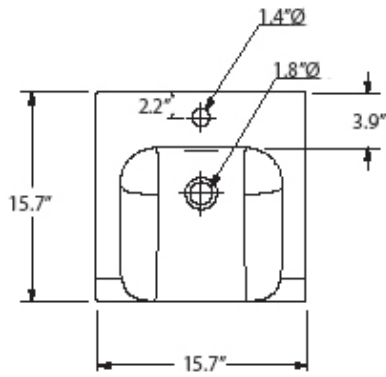

### Finishes:

-  Glossy White
-  Glossy Black
-  Matte Black

\* WS Bath Collections reserves the right to revise dimensions or information on this sheet without notice

<b>Collection  </b> Inka	<b>Model  </b> Inka 3412	Dimensions Metric <i>1 inch = 2.54 cm</i> <i>1 inch = 25.4 mm</i>	 1051 Lea Drive - Collegeville, PA 19426 Tel. 215 513 9400 - Fax 610 831 0215 <a href="http://www.ws bathcollections.com">www.ws bathcollections.com</a> - <a href="mailto:info@ws bathcollections.com">info@ws bathcollections.com</a>
-----------------------------	-----------------------------	---	---

Collection  
Inka

Model |  
Inka 3412

Dimensions Metric  
1 inch = 2.54 cm  
1 inch = 25.4 mm

**WS**<sup>®</sup>  
BATH  
COLLECTIONS

1051 Lea Drive - Collegeville, PA 19426  
Tel. 215 513 9400 - Fax 610 831 0215  
[www.ws bathcollections.com](http://www.ws bathcollections.com) - [info@ws bathcollections.com](mailto:info@ws bathcollections.com)

### Vessel/ countertop installation

Bolts

Silicone (optional)

Collection  
Inka

Model |  
Inka 3412

Dimensions Metric  
*1 inch = 2.54 cm*  
*1 inch = 25.4 mm*

WS<sup>®</sup>  
BATH  
COLLECTIONS

1051 Lea Drive - Collegeville, PA 19426  
Tel. 215 513 9400 - Fax 610 831 0215  
[www.ws bathcollections.com](http://www.ws bathcollections.com) - [info@ws bathcollections.com](mailto:info@ws bathcollections.com)