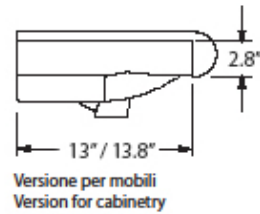

### Finishes:

-  Glossy White
-  Glossy Black
-  Matte Black

\* WS Bath Collections reserves the right to revise dimensions or information on this sheet without notice

<b>Collection  </b> Inka	<b>Model  </b> Inka 3412	Dimensions Metric <i>1 inch = 2.54 cm</i> <i>1 inch = 25.4 mm</i>	 1051 Lea Drive - Collegeville, PA 19426 Tel. 215 513 9400 - Fax 610 831 0215 <a href="http://www.ws bathcollections.com">www.ws bathcollections.com</a> - <a href="mailto:info@ws bathcollections.com">info@ws bathcollections.com</a>
-----------------------------	-----------------------------	---	---

Collection  
Inka

Model |  
Inka 3412

Dimensions Metric  
1 inch = 2.54 cm  
1 inch = 25.4 mm

**WS**<sup>®</sup>  
BATH  
COLLECTIONS

1051 Lea Drive - Collegeville, PA 19426  
Tel. 215 513 9400 - Fax 610 831 0215  
[www.ws bathcollections.com](http://www.ws bathcollections.com) - [info@ws bathcollections.com](mailto:info@ws bathcollections.com)