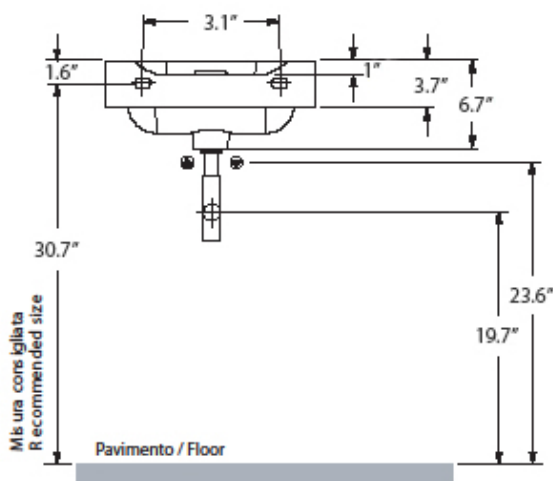

### Finishes:

-  Glossy White
-  Glossy Black
-  Matte Black

\* WS Bath Collections reserves the right to revise dimensions or information on this sheet without notice

<b>Collection  </b> Inka	<b>Model  </b> Inka 3412	Dimensions Metric <i>1 inch = 2.54 cm</i> <i>1 inch = 25.4 mm</i>	 1051 Lea Drive - Collegeville, PA 19426 Tel. 215 513 9400 - Fax 610 831 0215 <a href="http://www.ws bathcollections.com">www.ws bathcollections.com</a> - <a href="mailto:info@ws bathcollections.com">info@ws bathcollections.com</a>
-----------------------------	-----------------------------	---	---

Collection  
Inka

Model |  
Inka 3412

Dimensions Metric  
1 inch = 2.54 cm  
1 inch = 25.4 mm

**WS**<sup>®</sup>  
BATH  
COLLECTIONS

1051 Lea Drive - Collegeville, PA 19426  
Tel. 215 513 9400 - Fax 610 831 0215  
[www.ws bathcollections.com](http://www.ws bathcollections.com) - [info@ws bathcollections.com](mailto:info@ws bathcollections.com)