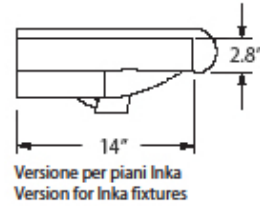

### Finishes:

-  Glossy White
-  Glossy Black
-  Matte Black

\* WS Bath Collections reserves the right to revise dimensions or information on this sheet without notice

<b>Collection  </b> Inka	<b>Model  </b> Inka 3412	Dimensions Metric <i>1 inch = 2.54 cm</i> <i>1 inch = 25.4 mm</i>	 1051 Lea Drive - Collegeville, PA 19426 Tel. 215 513 9400 - Fax 610 831 0215 <a href="http://www.ws bathcollections.com">www.ws bathcollections.com</a> - <a href="mailto:info@ws bathcollections.com">info@ws bathcollections.com</a>
-----------------------------	-----------------------------	---	---

Collection  
Inka

Model |  
Inka 3412

Dimensions Metric  
1 inch = 2.54 cm  
1 inch = 25.4 mm

**WS**<sup>®</sup>  
BATH  
COLLECTIONS

1051 Lea Drive - Collegeville, PA 19426  
Tel. 215 513 9400 - Fax 610 831 0215  
[www.ws bathcollections.com](http://www.ws bathcollections.com) - [info@ws bathcollections.com](mailto:info@ws bathcollections.com)