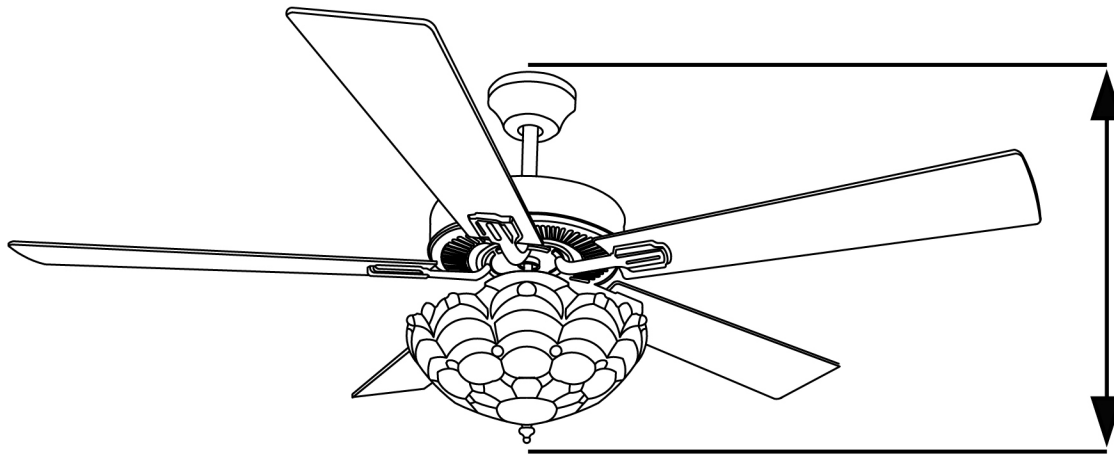

Hanging Options Included

Flushmount
14.75"H

6" Downrod
19.75"H