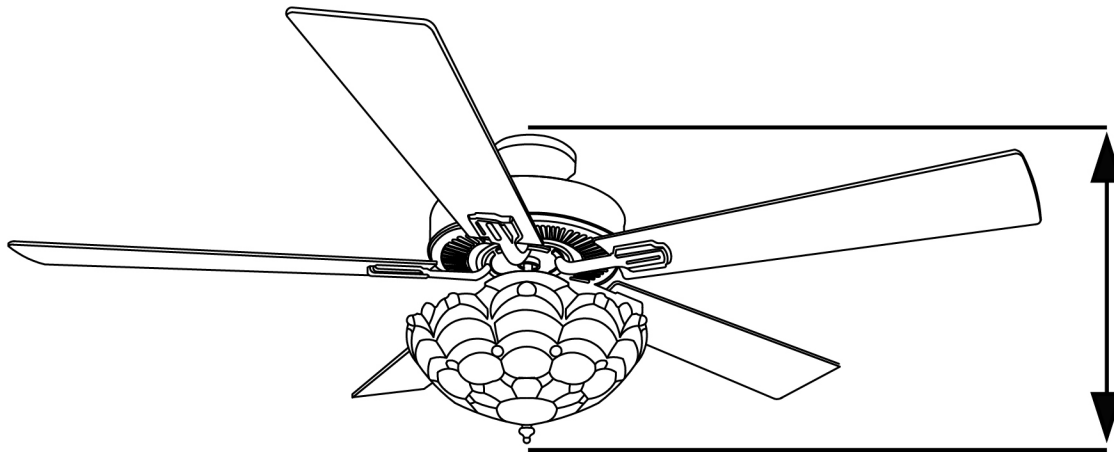

Hanging Options Included

Flushmount
14.75"H

6" Downrod
19.75"H