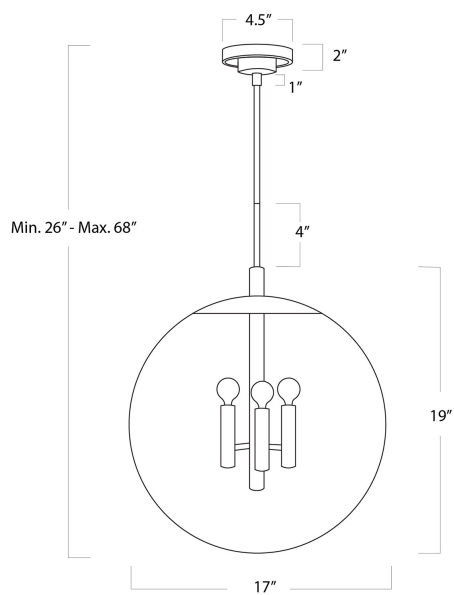

REGINA ANDREW

DETROIT

SPECIFICATION SHEET

Cafe Pendant Medium (Natural Brass)
16-1247NB

HEIGHT	26
WIDTH	17
DEPTH	17
SHADE DIMS	N/A
SHADE COLOR	N/A
BULB QTY	3
BULB TYPE	B Type Candelabra Base (E12)
SOCKET	E12 Candelabra
WATTAGE	60 Watt Max
WIRING TYPE	Hard Wire
MATERIAL	Glass
FINISH	N/A
NOTES	10 ft of cord
FREIGHT ONLY	No