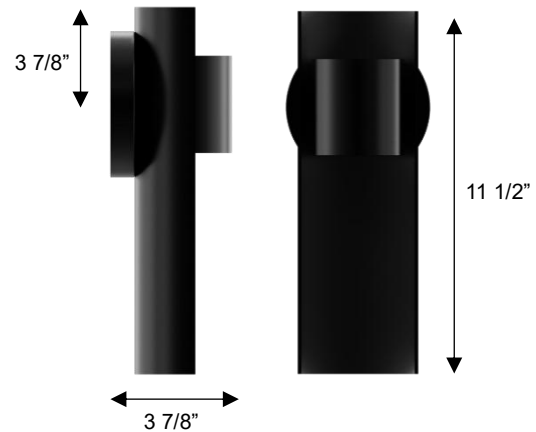

# Wall Sconce

## DIMENSIONS

Height: 11 1/2"  
Width/Diameter: 4 3/4"  
Depth: 3 7/8"  
Minimum Height:  
Maximum Height:  
Canopy/Backplate:  $\Phi$ 4 3/4"  
Product Weight: 1.8 lb

## SPECIFICATIONS

Location Listed: Wet  
IP Rating: IP44  
Dark Sky Complaint  
Rated Life: 54000 Hours  
Standards: ETL, cETL, ADA  
Input: 120 VAC, 60Hz  
TRIAC Dimming: 100-10%  
Downlight Illumination  
Mounting: Wall Mount  
Color Temperature: Adjustable  
3000K/4000K/5000K  
CRI Rating: 80  
Material: Aluminum  
Diffuser Material: Glass