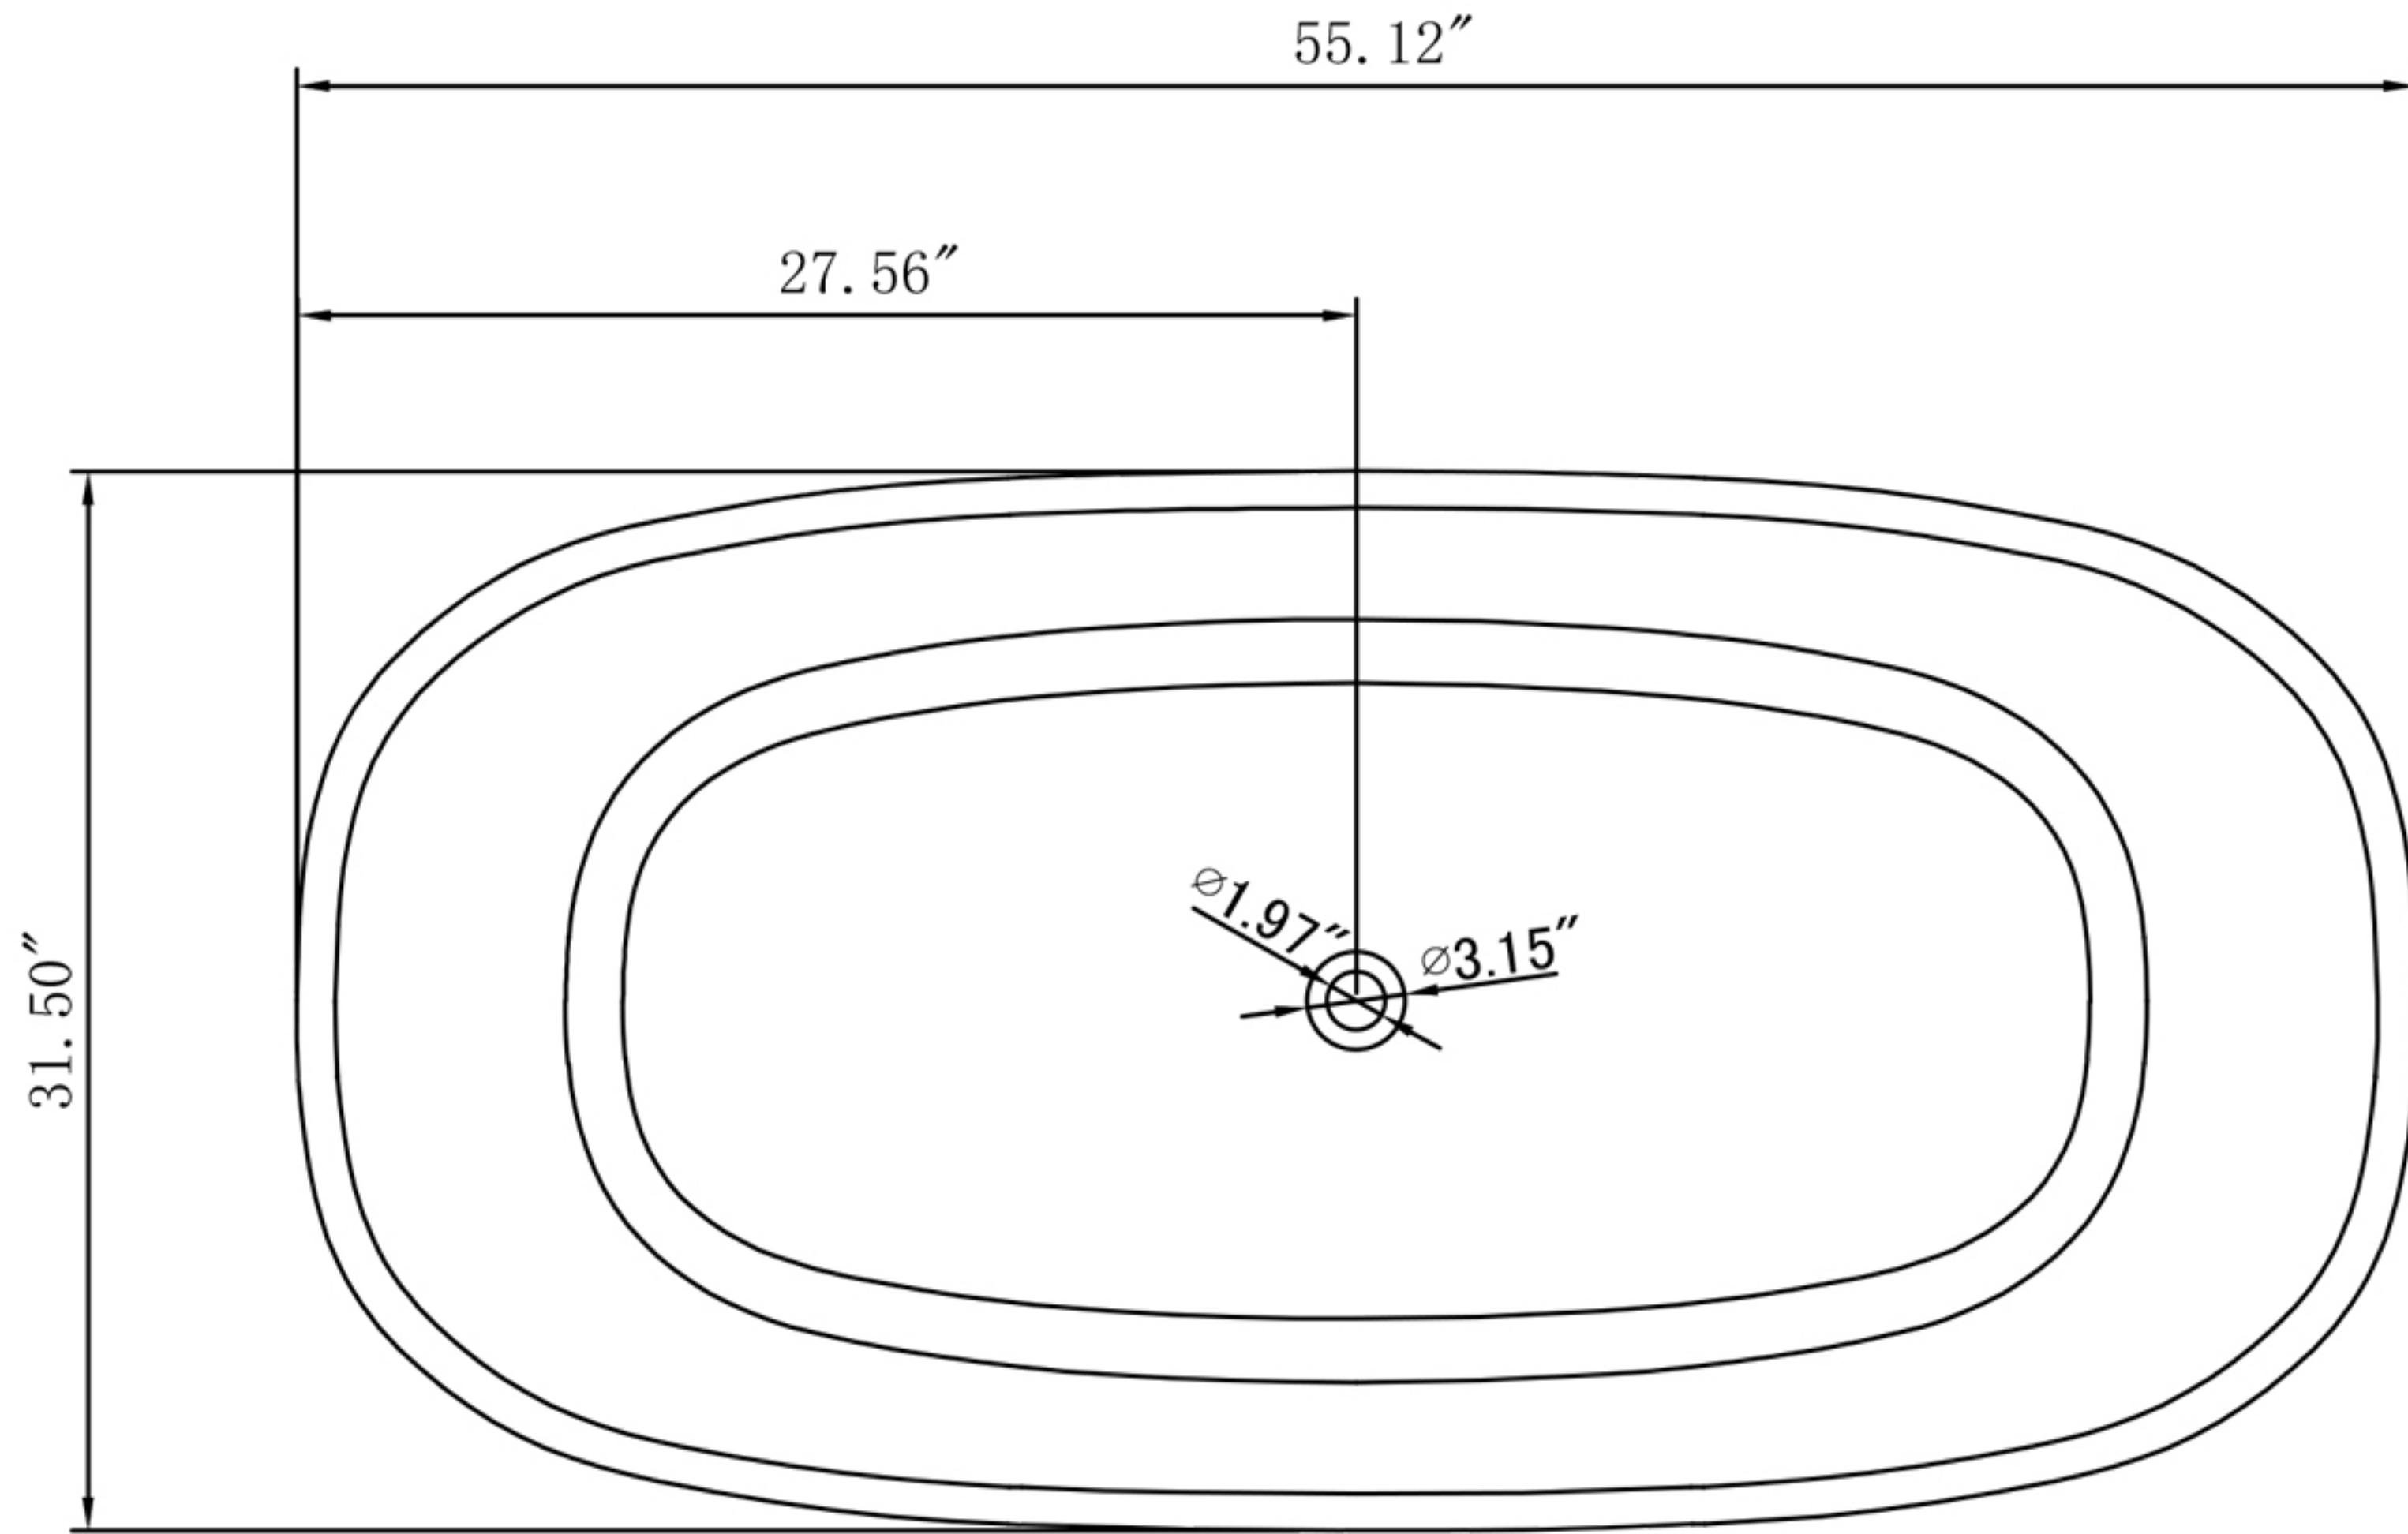

Specification

CAPACITY: 59 Gallons