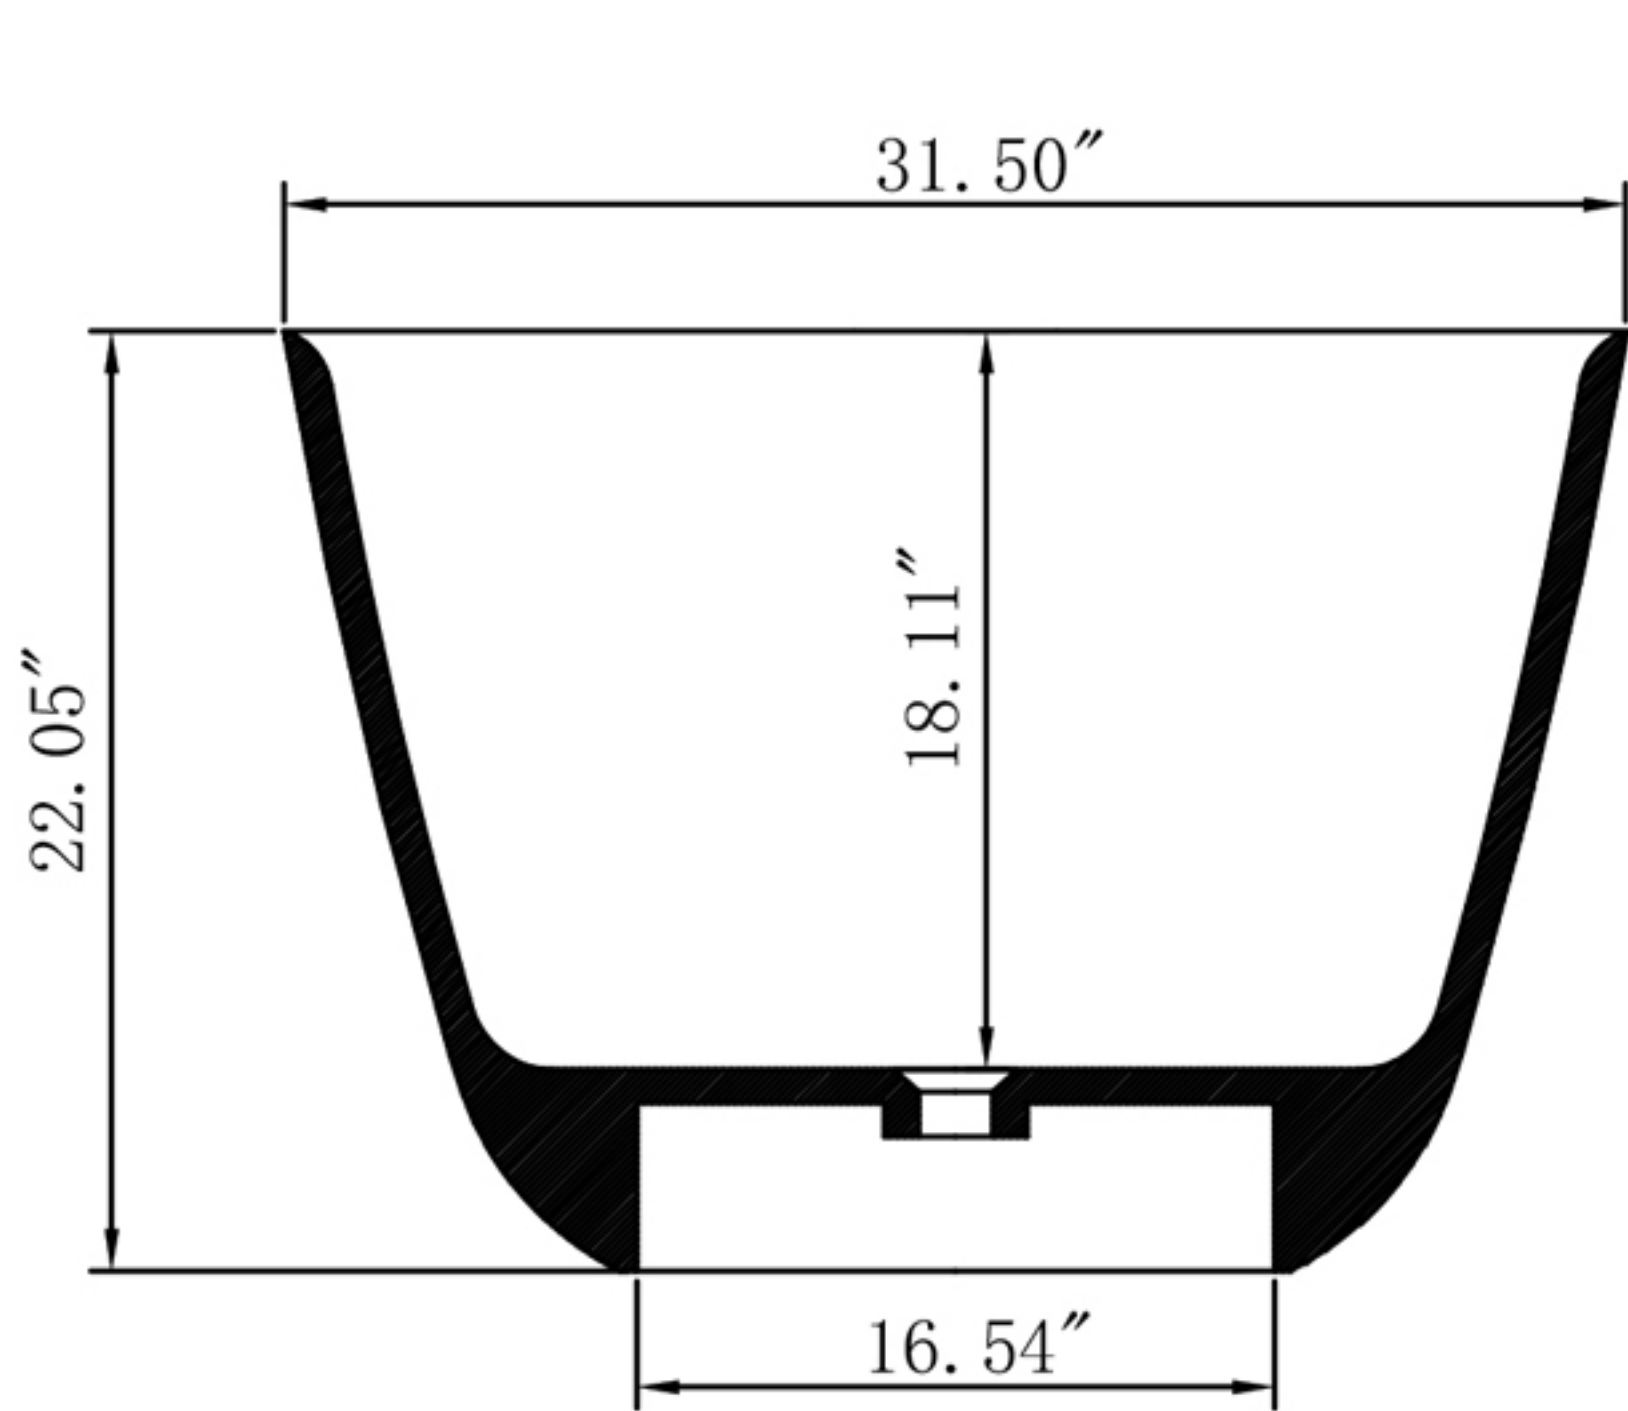

Specification

CAPACITY: 59 Gallons