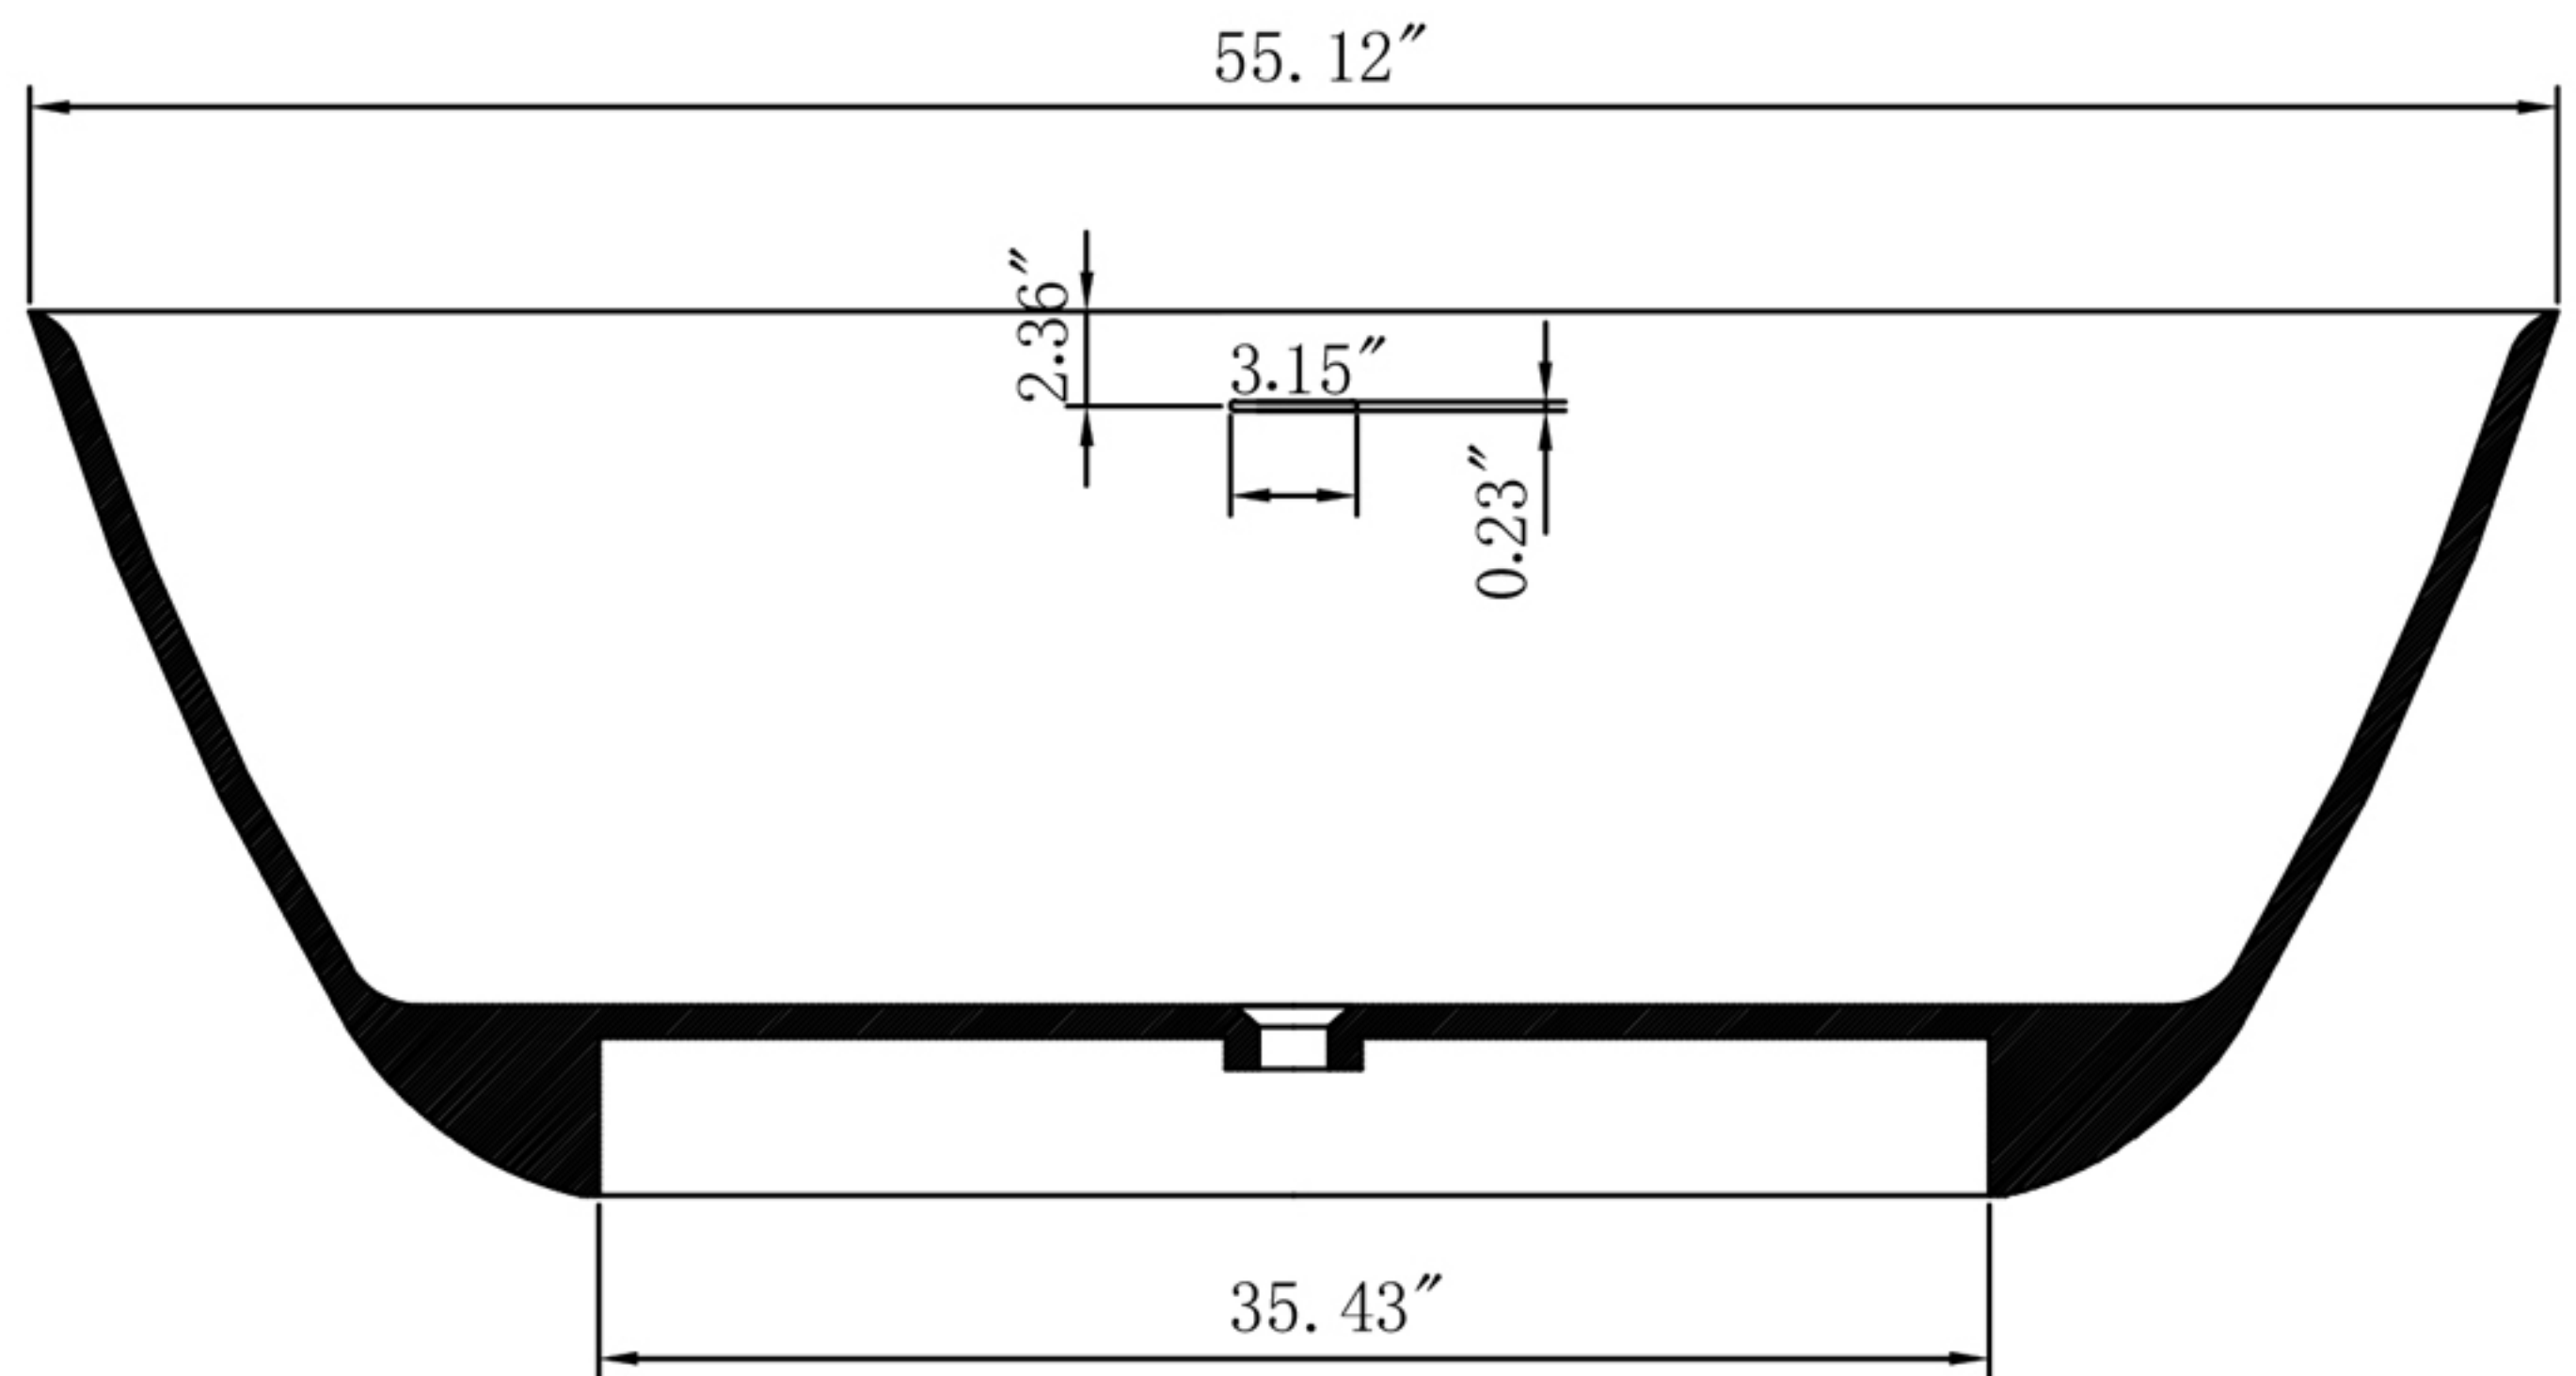

Specification

CAPACITY: 59 Gallons