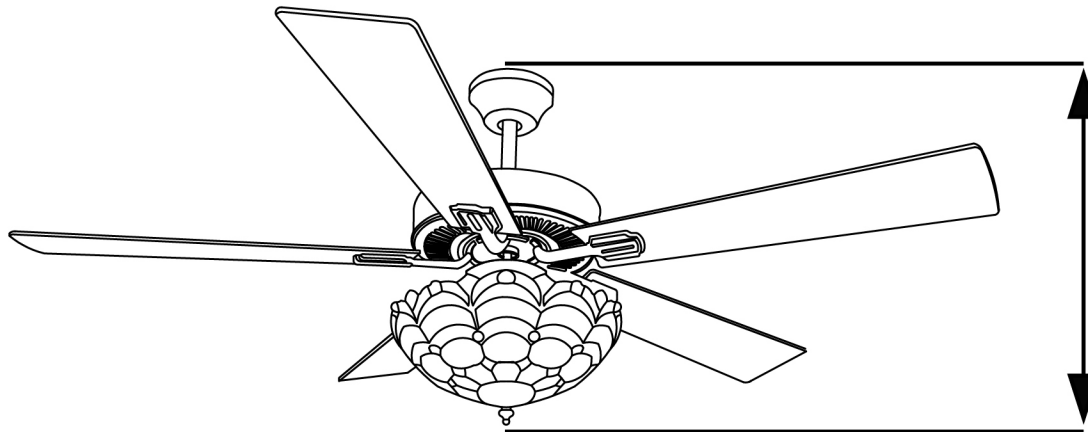

# Hanging Options Included

Flushmount  
15"H

6" Downrod  
20"H