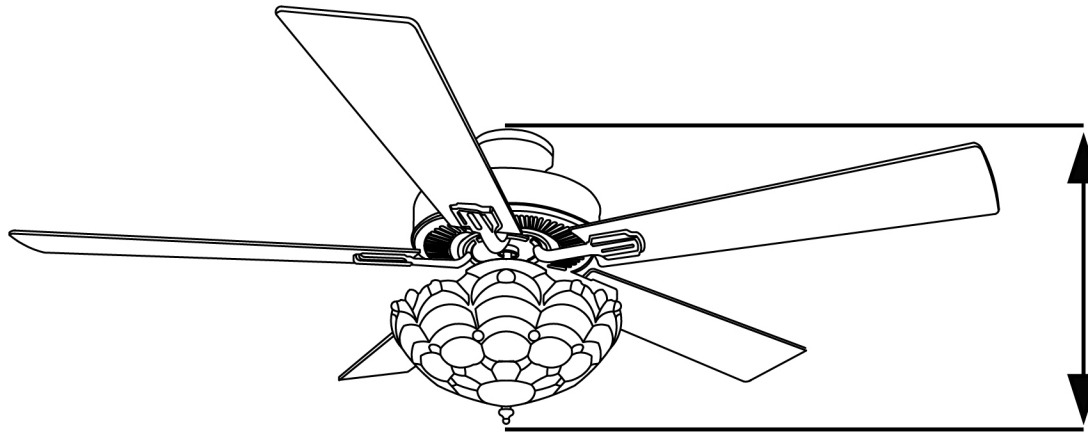

# Hanging Options Included

Flushmount  
15"H

6" Downrod  
20"H