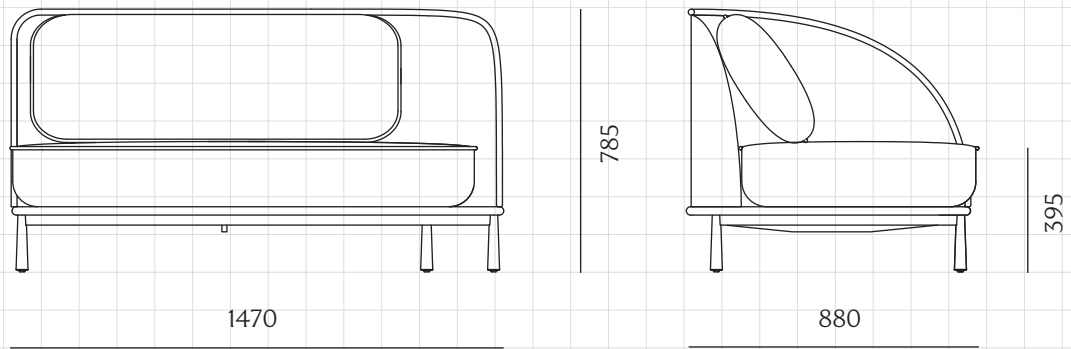

Arc Loveseat Right

CODE
DIMENSIONS

AR-S430-R
W1470 x D880 x H785mm
Seating height: 395mm

NET WEIGHT
ENVIRONMENT
MATERIALS

60.0 kg
Indoor
Wood veneer base, Steel black powder coat matt leg, Upholstery
*Please refer to website or contact your local representative for complete material swatches.

SHIPPING

Package	Assembled		
Package Qty	1 pcs/box		
Packaging	Measurement (mm)	Volume (cbm)	Gross Weight (kg)
FCL	W1555 x D965 x H890	1.34	71.34
LCL/AIR	W1575 x D985 x H985	1.53	89.37