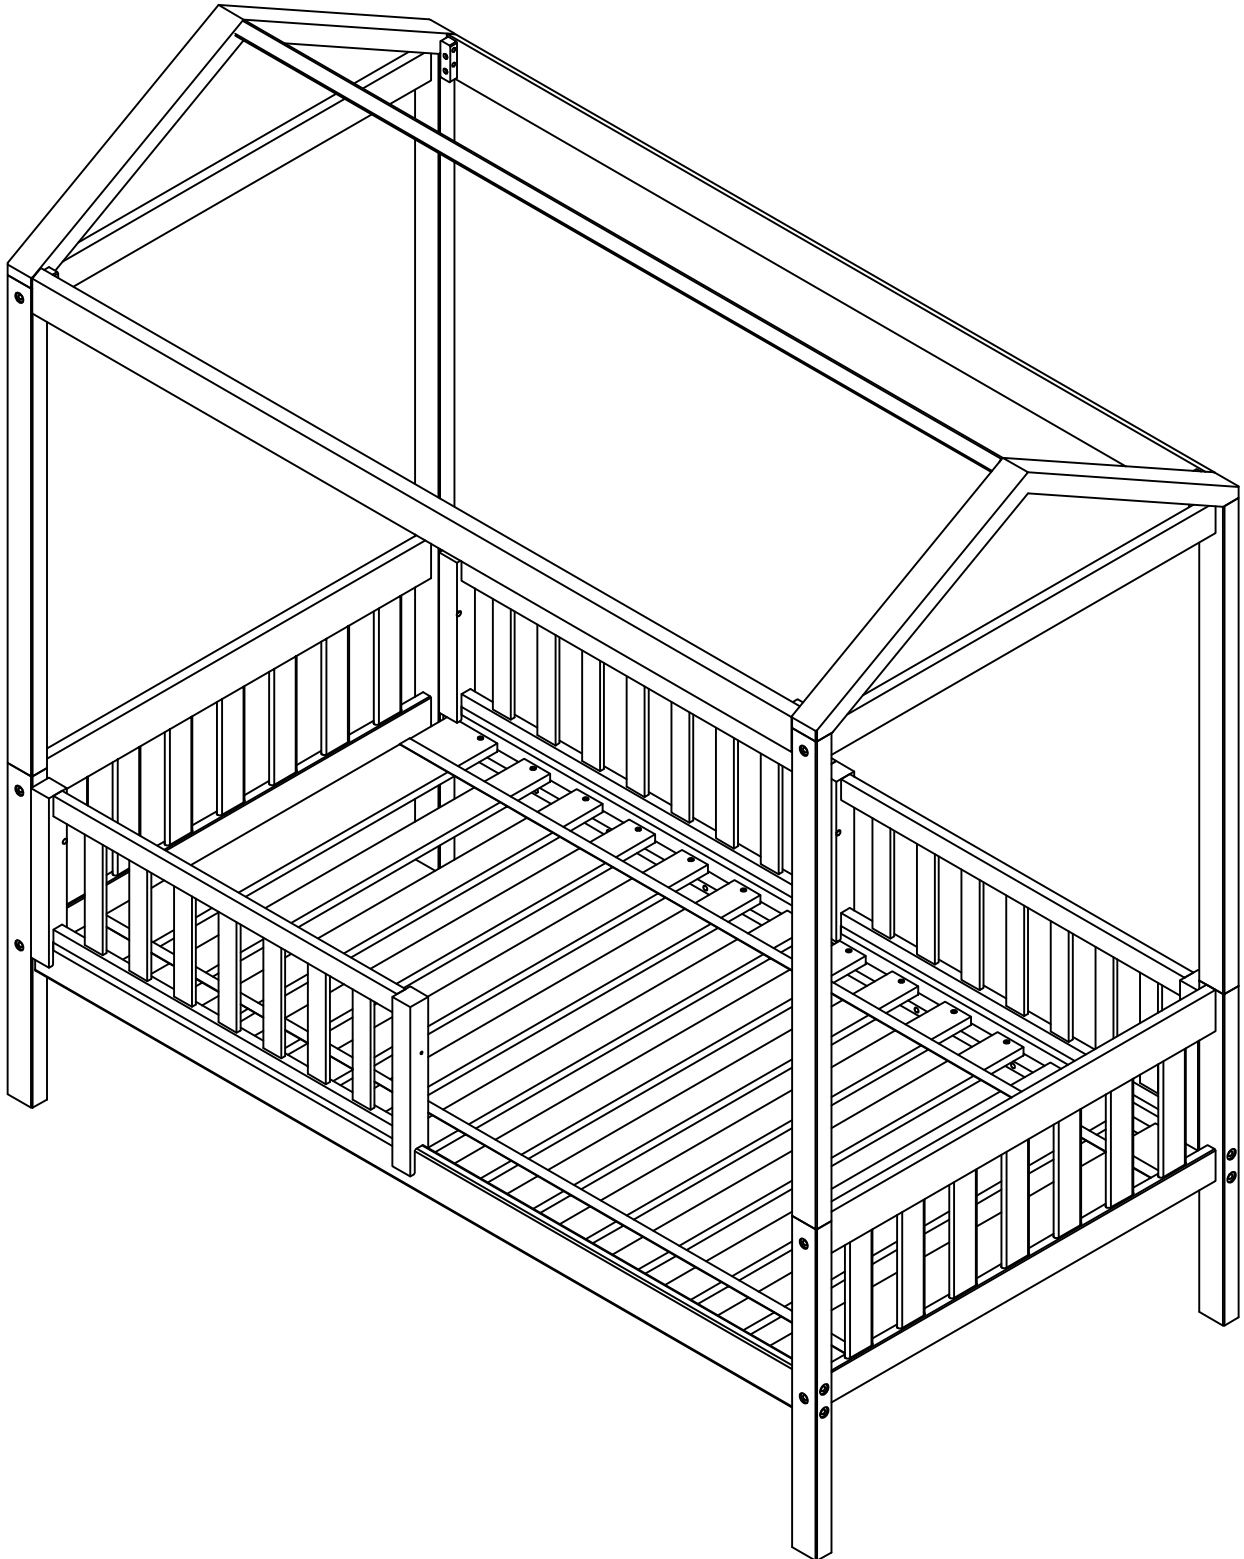

GUARD RAIL
RAIL DE SÉCURITÉ
BARANDILLA DE SEGURIDAD

GUARD RAIL RAIL DE SÉCURITÉ BARANDILLA DE SEGURIDAD

X 2

4x

12x

1x

⚠ WARNING:
CHOKING HAZARD--Small Parts
Not for children under 3 years.
To be Assembled by an Adult

Not Include
Non Inclus
No Incluido

80%

-  20350 (4*50mm)
2x
-  20343 (4*25mm)
12x

#20350

#20350

#20015

100%

GUARD RAIL RAIL DE SÉCURITÉ BARANDILLA DE SEGURIDAD