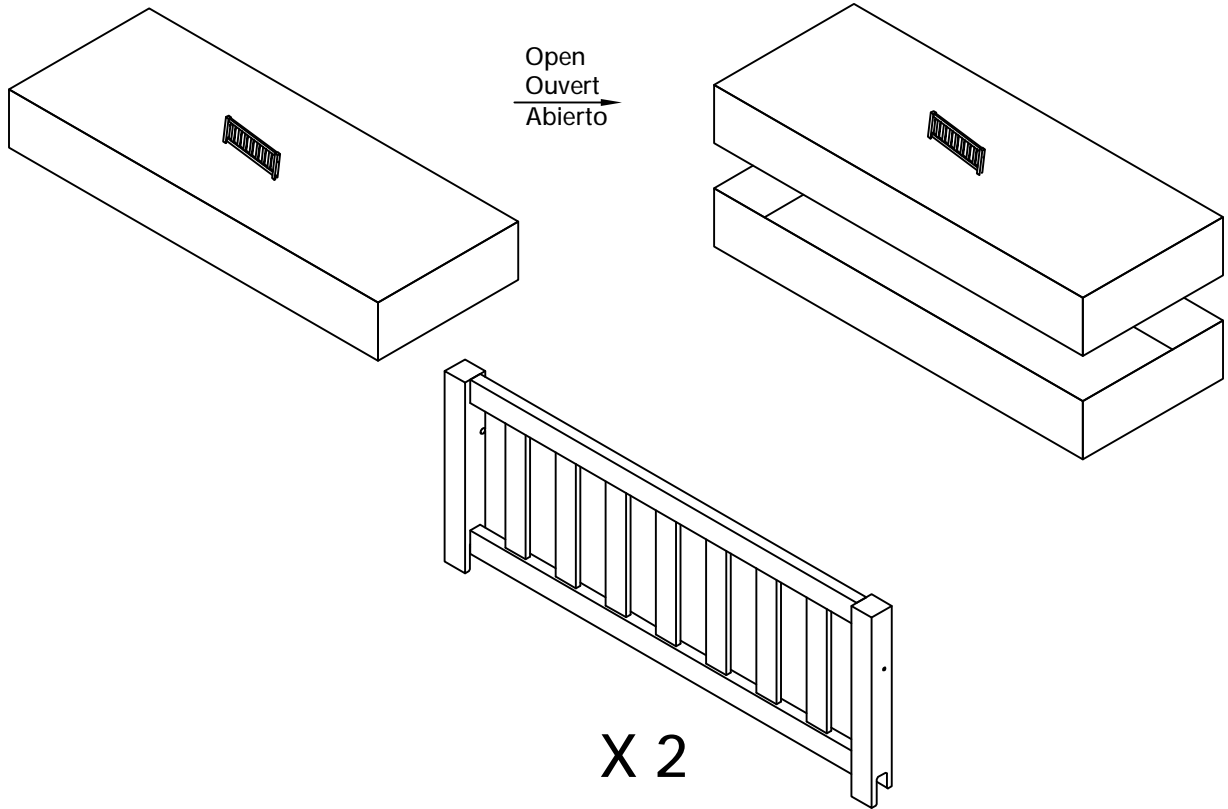

GUARD RAIL
RAIL DE SÉCURITÉ
BARANDILLA DE SEGURIDAD

GUARD RAIL RAIL DE SÉCURITÉ BARANDILLA DE SEGURIDAD

X 2

4x

12x

1x

⚠ WARNING:
CHOKING HAZARD--Small Parts
Not for children under 3 years.
To be Assembled by an Adult

Not Include
Non Inclus
No Incluido

80%

-  20350 (4*50mm)
2x
-  20343 (4*25mm)
12x

#20350

#20350

#20015

100%

GUARD RAIL RAIL DE SÉCURITÉ BARANDILLA DE SEGURIDAD