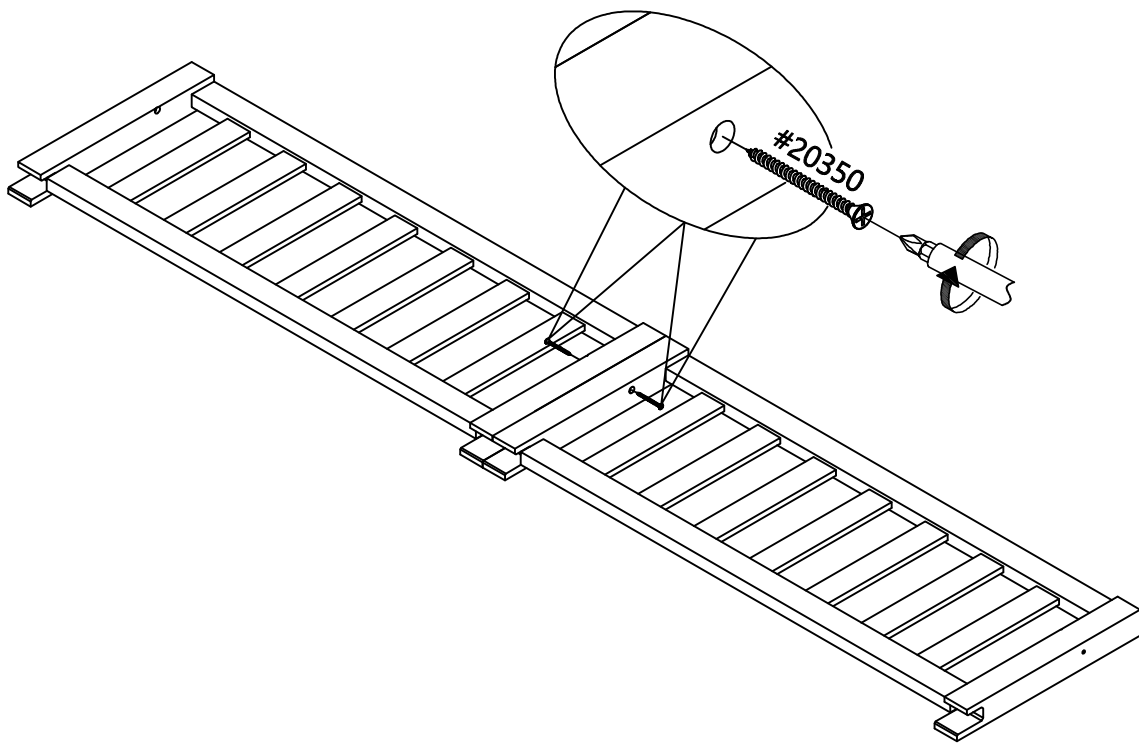

GUARD RAIL
RAIL DE SÉCURITÉ
BARANDILLA DE SEGURIDAD

GUARD RAIL RAIL DE SÉCURITÉ BARANDILLA DE SEGURIDAD

X 2

4x

12x

1x

⚠ WARNING:
CHOKING HAZARD--Small Parts
Not for children under 3 years.
To be Assembled by an Adult

Not Include
Non Inclus
No Incluido

80%

-  20350 (4*50mm)
2x
-  20343 (4*25mm)
12x

#20350

#20350

#20015

100%

GUARD RAIL RAIL DE SÉCURITÉ BARANDILLA DE SEGURIDAD