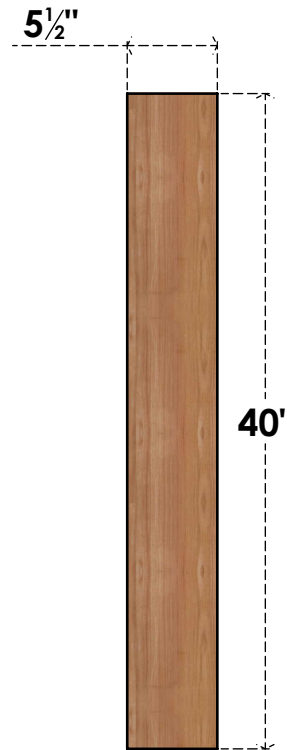

BRC06X32X40TRA00SWR

5 1/2"W X 32"D X 40"H TRADITIONAL SMOOTH BRACE, WESTERN RED CEDAR

SIDE

FRONT

EKENA MILLWORK
 2300 WEST MAIN ST.
 CLARKSVILLE, TX 75426
 TOLL FREE: 866-607-0453
 WWW.EKENAMILLWORK.COM

NOTES