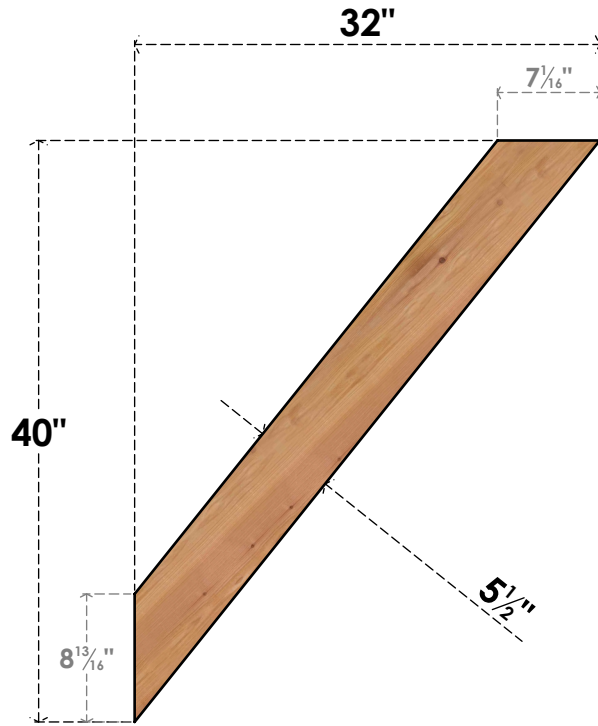

BRC06X32X40TRA00SWR

5 1/2"W X 32"D X 40"H TRADITIONAL SMOOTH BRACE, WESTERN RED CEDAR

SIDE

FRONT

EKENA MILLWORK
 2300 WEST MAIN ST.
 CLARKSVILLE, TX 75426
 TOLL FREE: 866-607-0453
 WWW.EKENAMILLWORK.COM

NOTES