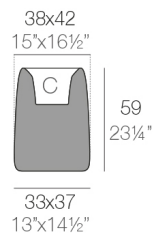

# ORGANIC HIGH SQUARE PLANTER 38x42x57

By **MACETEROS**

View online: <https://www.vondom.com/products/42307A>

### Description

4.5 Kg

ORGANIC cuadrada alta 38x42 cm  
ORGANIC square high 15"x16½"

C = 7 L  
C = 1¾ gal