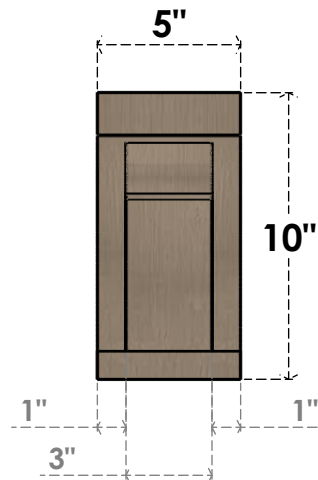

ITEM NUMBER: CORU05X15X10VIORCPR

5"W X 15"D X 10"H SERIES 3 CLASSIC VIOLA ROUGH CEDAR TIMBERTHANE
FAUX WOOD CORBEL, PRIMED

SIDE PROFILE

FRONT PROFILE

ISOMETRIC

EKENA MILLWORK
2300 WEST MAIN ST.
CLARKSVILLE, TX 75426
TOLL FREE: 866-607-0453
WWW.EKENAMILLWORK.COM

NOTES

1. INSTALLATION TO BE COMPLETED IN ACCORDANCE WITH MANUFACTURER'S SPECIFICATIONS.
2. DRAWING MAY NOT BE TO SCALE
3. THIS DRAWING IS INTENDED FOR DESIGN AND PLANNING PURPOSES ONLY.
4. ALL INFORMATION CONTAINED HEREIN WAS CURRENT AT THE TIME OF DEVELOPMENT BUT MUST BE REVIEWED AND APPROVED BY THE PRODUCT MANUFACTURER TO BE CONSIDERED ACCURATE.
5. TIMBERTHANE ARCHITECTURAL PRODUCTS ARE MADE FROM HIGH DENSITY URETHANE AND COME FACTORY PRIMED