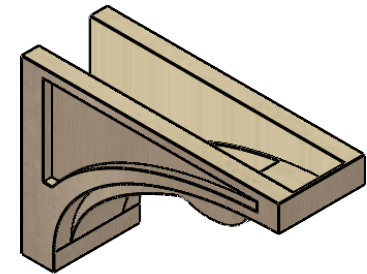

ITEM NUMBER: CORU05X15X10VIORCPR

5"W X 15"D X 10"H SERIES 3 CLASSIC VIOLA ROUGH CEDAR TIMBERTHANE
FAUX WOOD CORBEL, PRIMED

SIDE PROFILE

FRONT PROFILE

ISOMETRIC

EKENA MILLWORK
2300 WEST MAIN ST.
CLARKSVILLE, TX 75426
TOLL FREE: 866-607-0453
WWW.EKENAMILLWORK.COM