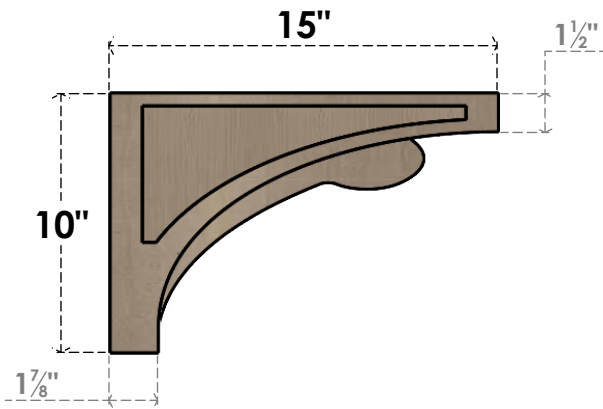

ITEM NUMBER: CORU05X15X10VIORCPR

5"W X 15"D X 10"H SERIES 3 CLASSIC VIOLA ROUGH CEDAR TIMBERTHANE
FAUX WOOD CORBEL, PRIMED

SIDE PROFILE

FRONT PROFILE

ISOMETRIC

EKENA MILLWORK
2300 WEST MAIN ST.
CLARKSVILLE, TX 75426
TOLL FREE: 866-607-0453
WWW.EKENAMILLWORK.COM

NOTES

1. INSTALLATION TO BE COMPLETED IN ACCORDANCE WITH MANUFACTURER'S SPECIFICATIONS.
2. DRAWING MAY NOT BE TO SCALE
3. THIS DRAWING IS INTENDED FOR DESIGN AND PLANNING PURPOSES ONLY.
4. ALL INFORMATION CONTAINED HEREIN WAS CURRENT AT THE TIME OF DEVELOPMENT BUT MUST BE REVIEWED AND APPROVED BY THE PRODUCT MANUFACTURER TO BE CONSIDERED ACCURATE.
5. TIMBERTHANE ARCHITECTURAL PRODUCTS ARE MADE FROM HIGH DENSITY URETHANE AND COME FACTORY PRIMED