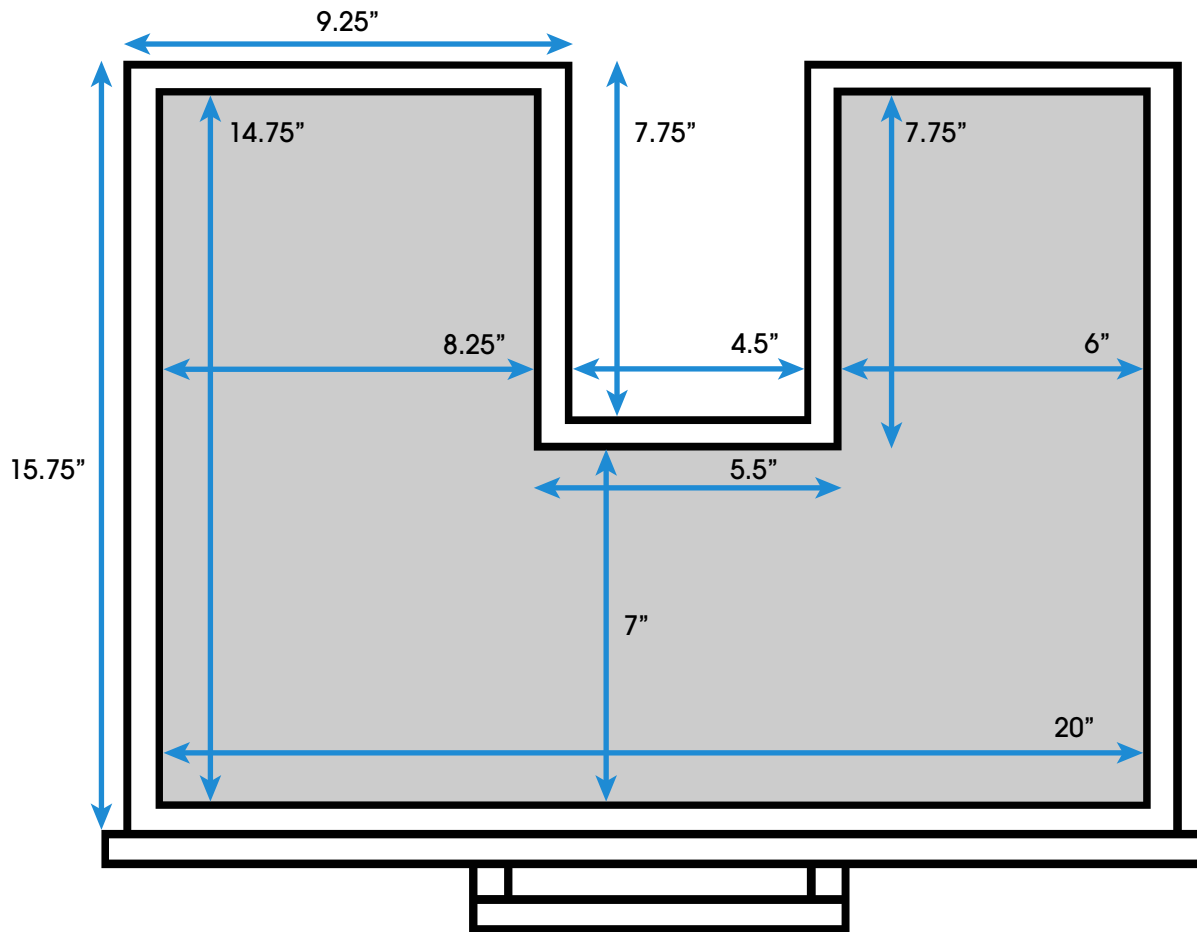

# *72-inch Double Bath Vanity*

## **Bottom Left Drawer – Top View**

**All measurements are approximate and rounded to the nearest quarter inch  
Please allow for a slight margin of error**