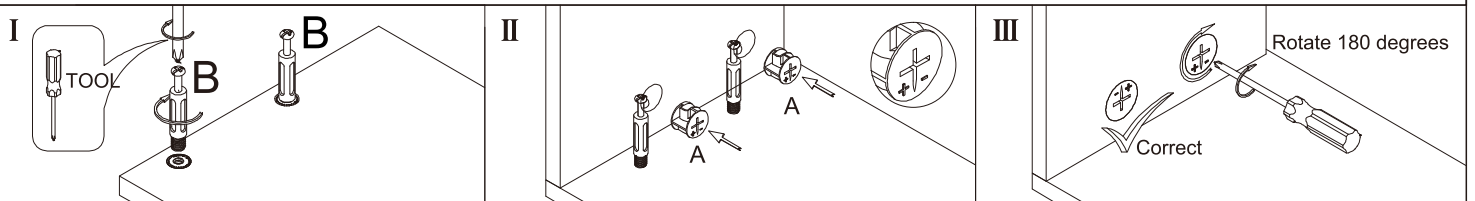

# CT-301-1#

Sideboard cabinet

2 Persons

L1200\*W418\*H800MM

## Installation Instructions

Notes: Don't tighten screws completely at first, just in case parts were assembled wrongly and need disassemble. Tighten screws at last when all parts are put together.

Disassembly and installation of accessories