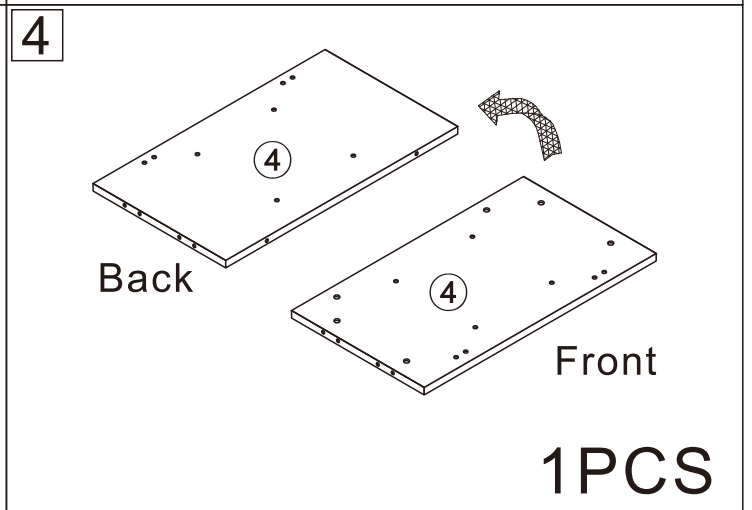

# CT-301-1#

Sideboard cabinet

2 Persons

L1200\*W418\*H800MM

## Installation Instructions

Notes: Don't tighten screws completely at first, just in case parts were assembled wrongly and need disassemble. Tighten screws at last when all parts are put together.

Disassembly and installation of accessories

9

2PCS

10

1PCS

11

3PCS

1

<b>B</b>	33PCS
	
6*28mm	

2

<b>A</b>	4PCS
15*10mm	

3

<b>G</b>	7PCS
Φ 15mm	

4

A	3PCS
	
15*10mm	

5

I	4PCS
	
6*35mm	