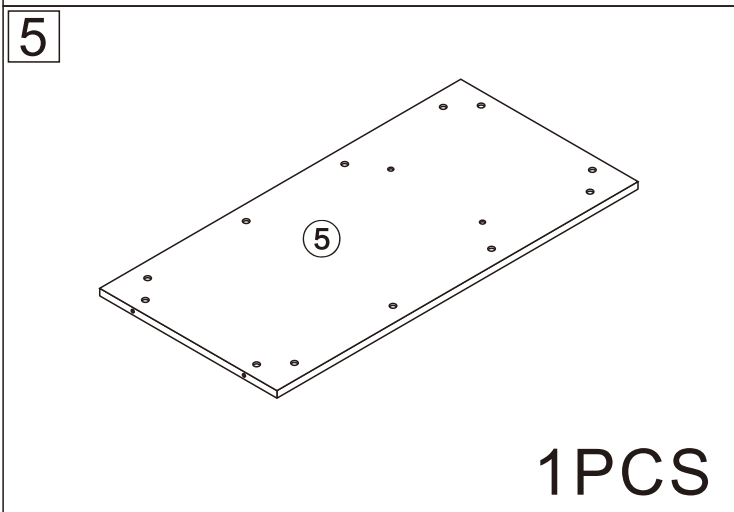

# CT-301-1#

Sideboard cabinet

2 Persons

L1200\*W418\*H800MM

9

2PCS

10

1PCS

11

3PCS

1

<b>B</b>	33PCS
	
6*28mm	

2

<b>A</b>	4PCS
15*10mm	

3

<b>G</b>	7PCS
Φ 15mm	

4

A	3PCS
	
15*10mm	

5

I	4PCS
	
6*35mm	