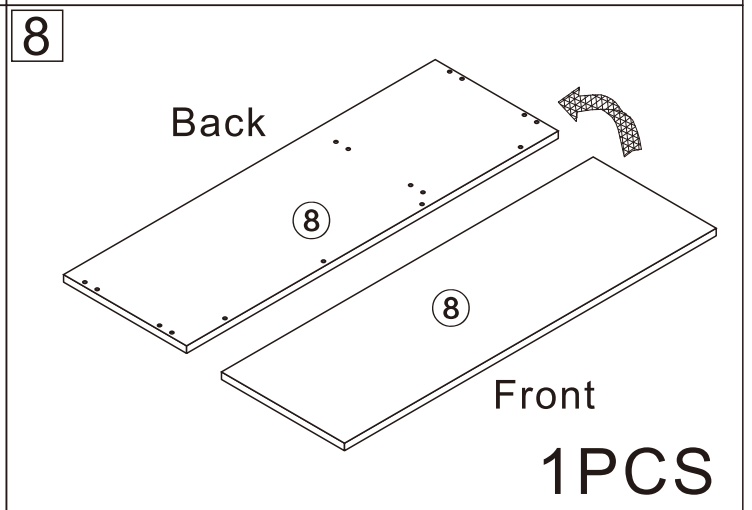

# CT-301-1#

Sideboard cabinet

2 Persons

L1200\*W418\*H800MM

## Installation Instructions

Notes: Don't tighten screws completely at first, just in case parts were assembled wrongly and need disassemble. Tighten screws at last when all parts are put together.

Disassembly and installation of accessories

9

2PCS

10

1PCS

11

3PCS

1

<b>B</b>	33PCS
	
6*28mm	

2

<b>A</b>	4PCS
15*10mm	

3

<b>G</b>	7PCS
Φ 15mm	

4

A	3PCS
	
15*10mm	

5

I	4PCS
	
6*35mm	