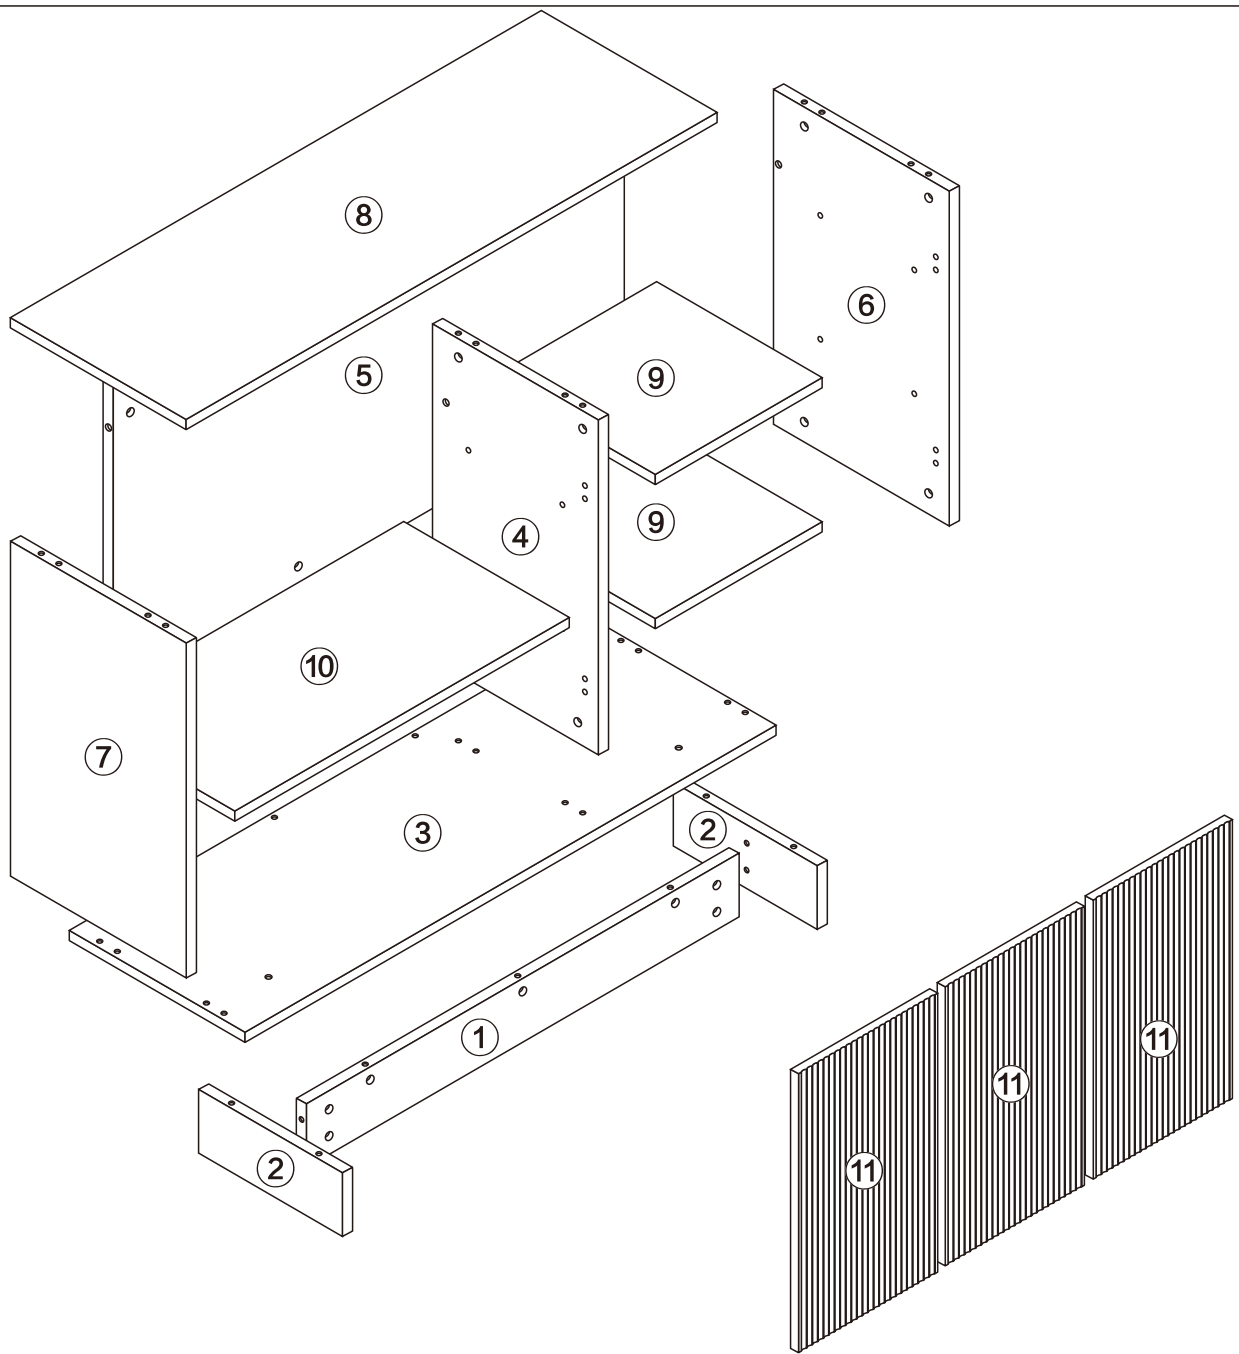

Disassembly and installation of accessories

A 33PCS 15*10mm	B 33PCS 6*28mm	C 12PCS 3.5*14mm	D 12PCS 8*30mm	E 12PCS Φ5*8mm	F1 4PCS 	F2 2PCS 	 Tools Recommended	
G 7PCS Φ15mm	H 24PCS 4*12mm	I 4PCS 6*35mm