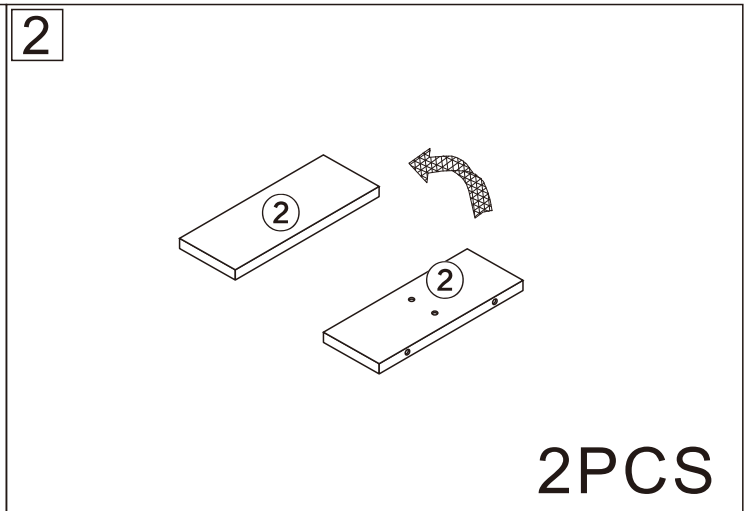

# CT-301-1#

Sideboard cabinet

2 Persons

L1200\*W418\*H800MM

## Installation Instructions

Notes: Don't tighten screws completely at first, just in case parts were assembled wrongly and need disassemble. Tighten screws at last when all parts are put together.

Disassembly and installation of accessories

<b>A</b> 33PCS  15*10mm	<b>B</b> 33PCS  6*28mm	<b>C</b> 12PCS  3.5*14mm	<b>D</b> 12PCS  8*30mm	<b>E</b> 12PCS  Φ5*8mm	<b>F1</b> 4PCS 	<b>F2</b> 2PCS 	 Tools Recommended	
<b>G</b> 7PCS  Φ15mm	<b>H</b> 24PCS  4*12mm	<b>I</b> 4PCS  6*35mm						