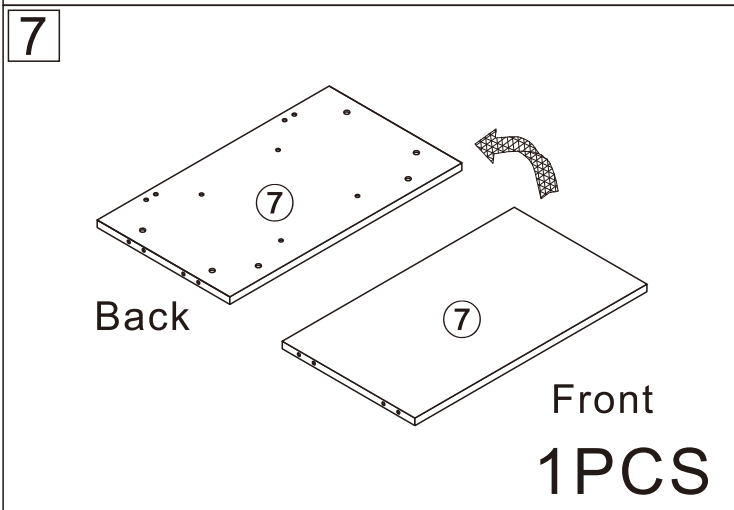

# CT-301-1#

Sideboard cabinet

2 Persons

L1200\*W418\*H800MM

## Installation Instructions

Notes: Don't tighten screws completely at first, just in case parts were assembled wrongly and need disassemble. Tighten screws at last when all parts are put together.

Disassembly and installation of accessories

9

2PCS

10

1PCS

11

3PCS

1

<b>B</b>	33PCS
	
6*28mm	

2

<b>A</b>	4PCS
15*10mm	

3

<b>G</b>	7PCS
Φ 15mm	

4

A	3PCS
	
15*10mm	

5

I	4PCS
	
6*35mm	