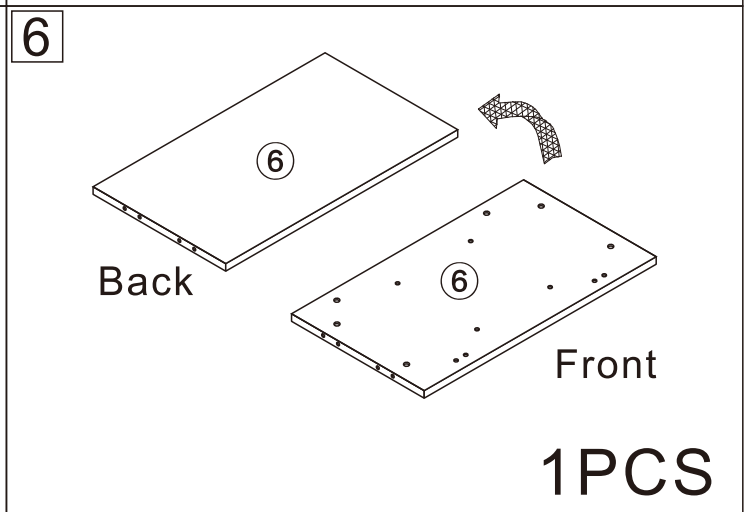

# CT-301-1#

Sideboard cabinet

2 Persons

L1200\*W418\*H800MM

## Installation Instructions

Notes: Don't tighten screws completely at first, just in case parts were assembled wrongly and need disassemble. Tighten screws at last when all parts are put together.

Disassembly and installation of accessories

9

2PCS

10

1PCS

11

3PCS

1

<b>B</b>	33PCS
	
6*28mm	

2

<b>A</b>	4PCS
15*10mm	

3

<b>G</b>	7PCS
Φ 15mm	

4

A	3PCS
	
15*10mm	

5

I	4PCS
	
6*35mm	