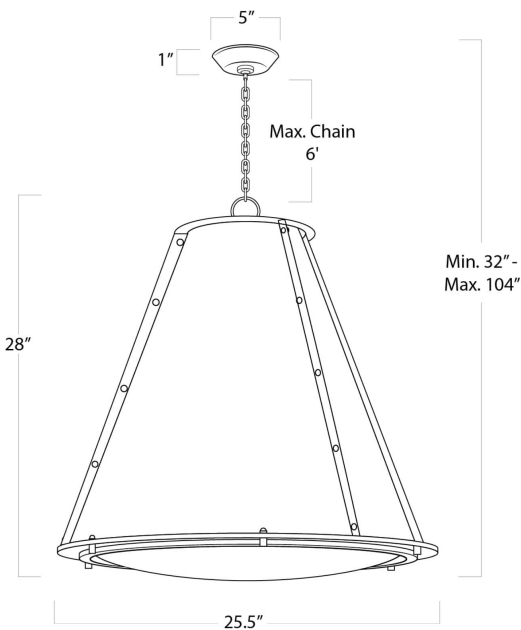

REGINA ANDREW

DETROIT

SPECIFICATION SHEET

French Maid Chandelier Large 16-1191WT

HEIGHT	32
WIDTH	25.5
DEPTH	25.5
SHADE DIMS	N/A
SHADE COLOR	N/A
BULB QTY	N/A
BULB TYPE	A Type Medium Base (E26)
SOCKET	E26 Keyless
WATTAGE	100 Watt Max
WIRING TYPE	Hard Wire
MATERIAL	Steel
FINISH	White
NOTES	10 ft of cord and 6 ft of chain
FREIGHT ONLY	No