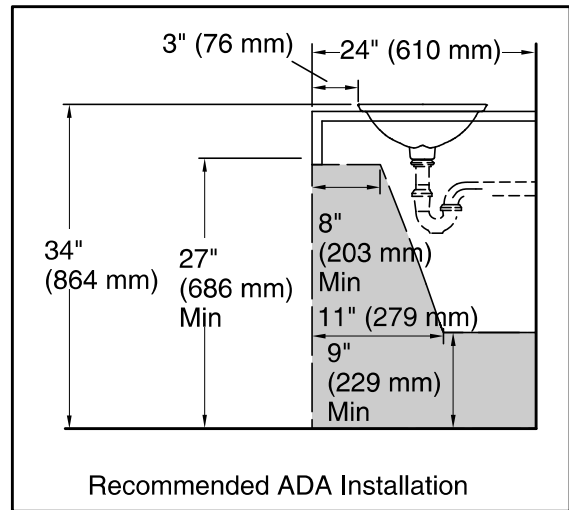

Material

- Vitreous china.

Installation

- Vessel.

Recommended Products/Accessories

- K-23726 Drain treatment
- K-23725 Cast iron cleaner

ADA	CSA B651
-----	----------

Codes/Standards

Derring® Carillon® Rectangle Wading Pool®

Vessel bathroom sink

K-17916-RL

Technical Information

All product dimensions are nominal.

Bowl configuration: Single

Installation: Drop-in, Vessel

Bowl area (Only): Length: 21-1/8" (536 mm)
 Width: 14-9/16" (370 mm)
 Bowl depth: 4-1/8" (105 mm)
 Water depth: 4-1/8" (105 mm)