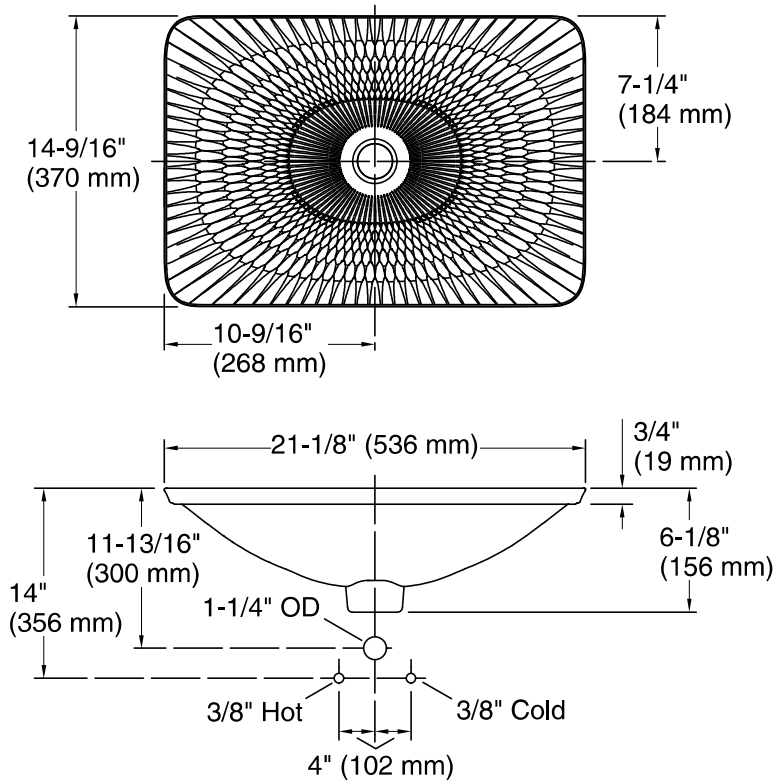

Derring® Carillon® Rectangle Wading Pool®

Vessel bathroom sink

K-17916-RL

Technical Information

All product dimensions are nominal.

Bowl configuration: Single

Installation: Drop-in, Vessel

Bowl area (Only): Length: 21-1/8" (536 mm)
 Width: 14-9/16" (370 mm)
 Bowl depth: 4-1/8" (105 mm)
 Water depth: 4-1/8" (105 mm)