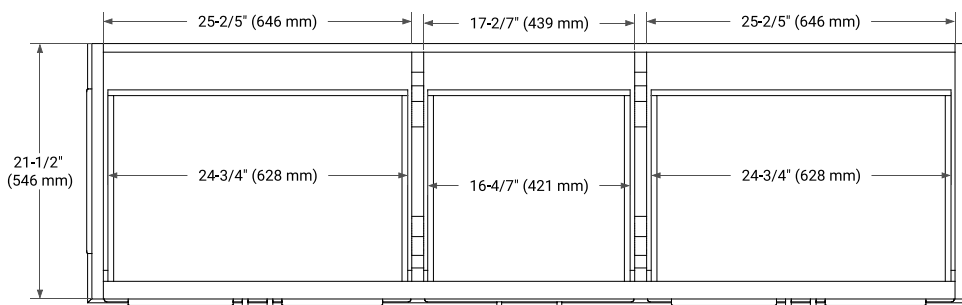

72" DOUBLE SINK BASE CABINET

BASE CABINET DIMENSIONS

72" W x 21.5" D x 34.5" H

FEATURES

- Solid wood frame & plywood panels
- Dovetail drawers and joints
- Soft closing doors & drawers

HARDWARE FINISHES*

Brushed Nickel Satin Brass Matte Black Polished Chrome

73" DOUBLE RECTANGLE SINK COUNTERTOP WITH 0.75" THICKNESS

OVERALL DIMENSIONS

73" W x 22" D x 0.75" H

COUNTERTOP OPTIONS

Carrara Marble

FEATURES

- Solid countertop with mitered edges & seams
- Undermount white rectangular sink
- Pre-drilled for 8" widespread faucet

INCLUDED

- Countertop
- Matching Backsplash
- Rectangle Sinks

COUNTERTOP PLAN VIEW

EDGE SIDE VIEW

THREE DIMENSIONAL COUNTERTOP VIEW