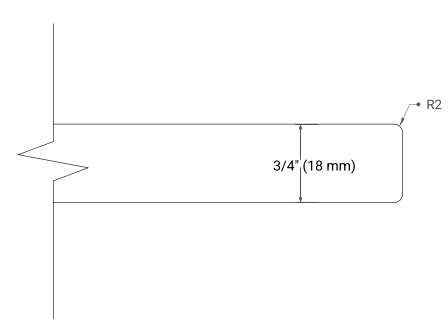

72" DOUBLE SINK BASE CABINET

BASE CABINET DIMENSIONS

72" W x 21.5" D x 34.5" H

FEATURES

- Solid wood frame & plywood panels
- Dovetail drawers and joints
- Soft closing doors & drawers

HARDWARE FINISHES*

Brushed Nickel Satin Brass Matte Black Polished Chrome

73" DOUBLE RECTANGLE SINK COUNTERTOP WITH 0.75" THICKNESS

OVERALL DIMENSIONS

73" W x 22" D x 0.75" H

COUNTERTOP OPTIONS

Carrara Marble

FEATURES

- Solid countertop with mitered edges & seams
- Undermount white rectangular sink
- Pre-drilled for 8" widespread faucet

INCLUDED

- Countertop
- Matching Backsplash
- Rectangle Sinks

COUNTERTOP PLAN VIEW

EDGE SIDE VIEW

THREE DIMENSIONAL COUNTERTOP VIEW