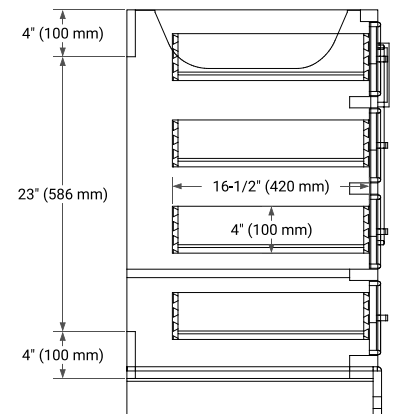

72" DOUBLE SINK BASE CABINET

BASE CABINET DIMENSIONS

72" W x 21.5" D x 34.5" H

FEATURES

- Solid wood frame & plywood panels
- Dovetail drawers and joints
- Soft closing doors & drawers

HARDWARE FINISHES*

Brushed Nickel Satin Brass Matte Black Polished Chrome

73" DOUBLE RECTANGLE SINK COUNTERTOP WITH 0.75" THICKNESS

OVERALL DIMENSIONS

73" W x 22" D x 0.75" H

COUNTERTOP OPTIONS

Carrara Marble

FEATURES

- Solid countertop with mitered edges & seams
- Undermount white rectangular sink
- Pre-drilled for 8" widespread faucet

INCLUDED

- Countertop
- Matching Backsplash
- Rectangle Sinks

COUNTERTOP PLAN VIEW

EDGE SIDE VIEW

THREE DIMENSIONAL COUNTERTOP VIEW