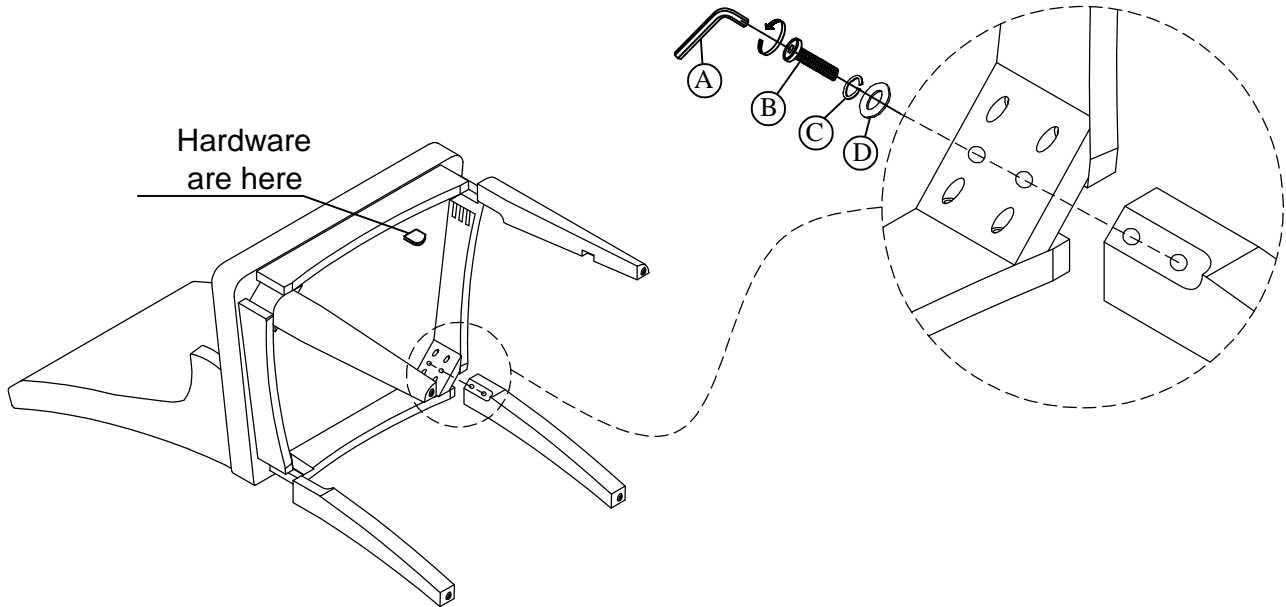

Parker House
FURNITURE

Assembly Instruction

Item No: DAME#2518

Description : DINING CHAIR HOST

HARDWARE LIST

No	Description	Sketch	Q'TY
A	Allen Wrench 4mm		1PC
B	Bolt Ø1/4x60mm		8PCS
C	Lock Washer Ø1/4x12mm		8PCS
D	Flat Washer Ø1/4x19mm		8PCS
E	Screw #4x20mm		1PC
F	Screw #4x38mm		4PCS

PARTS LIST

SEAT FRAME (1PC)	FRONT LEG (2PCS)	LEFT BACK LEG (1PC)	RIGHT BACK LEG (1PC)
① 	② 	③ 	④ 
UPPER STRETCHER (1PC)	BOTTOM STRETCHER (1PC)		
⑤ 	⑥ 		

Parker House
FURNITURE

Assembly Instruction

Item No: DAME#2518

Description : DINING CHAIR HOST

STEP 1

* Do not tighten bolts

STEP 2

* Tighten all screws & bolts