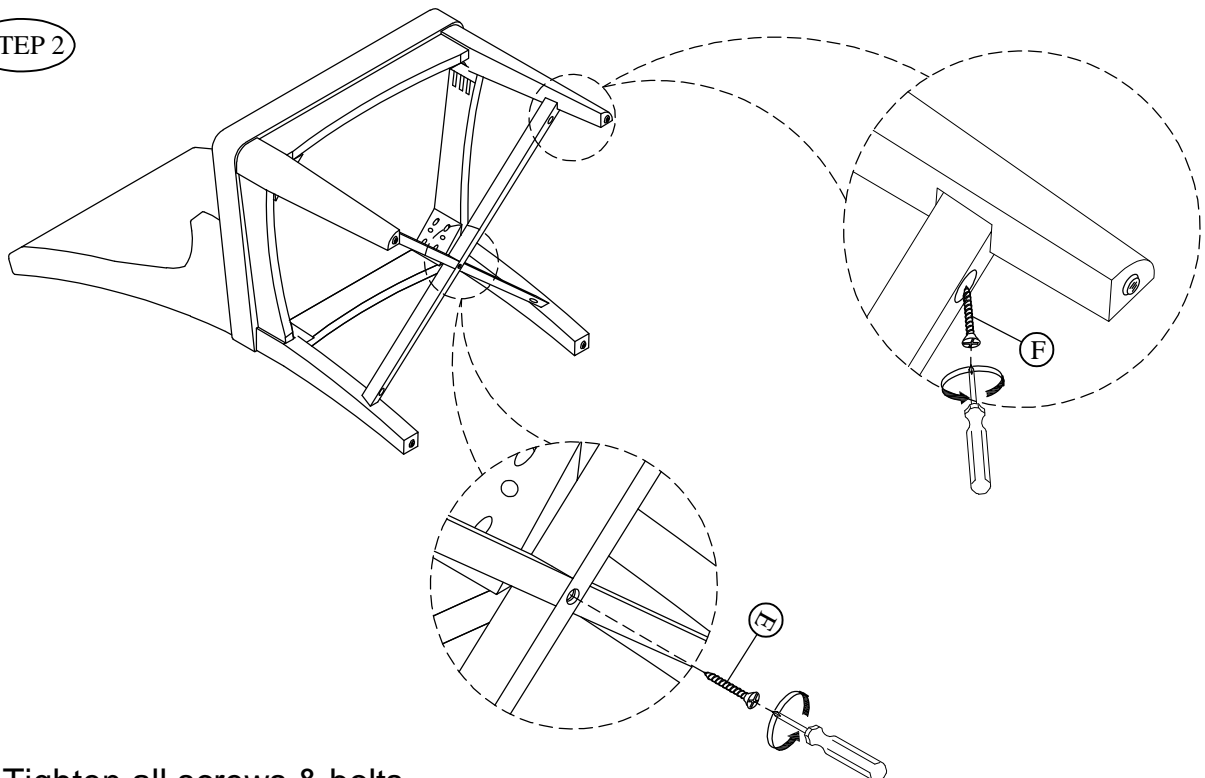

Parker House
FURNITURE

Assembly Instruction

Item No: DAME#2518

Description : DINING CHAIR HOST

HARDWARE LIST

No	Description	Sketch	Q'TY
A	Allen Wrench 4mm		1PC
B	Bolt Ø1/4x60mm		8PCS
C	Lock Washer Ø1/4x12mm		8PCS
D	Flat Washer Ø1/4x19mm		8PCS
E	Screw #4x20mm		1PC
F	Screw #4x38mm		4PCS

PARTS LIST

SEAT FRAME (1PC)	FRONT LEG (2PCS)	LEFT BACK LEG (1PC)	RIGHT BACK LEG (1PC)
① 	② 	③ 	④ 
UPPER STRETCHER (1PC)	BOTTOM STRETCHER (1PC)		
⑤ 	⑥ 		

Parker House
FURNITURE

Assembly Instruction

Item No: DAME#2518

Description : DINING CHAIR HOST

STEP 1

* Do not tighten bolts

STEP 2

* Tighten all screws & bolts