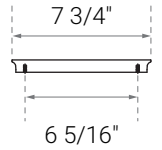

**Handle A:**

Overall length : 7 3/4" (197mm)  
center to center : 6 5/16" (160mm)

**Handle B:**

Overall length : 6 1/2" (165mm)  
center to center : 5 1/16" (128mm)