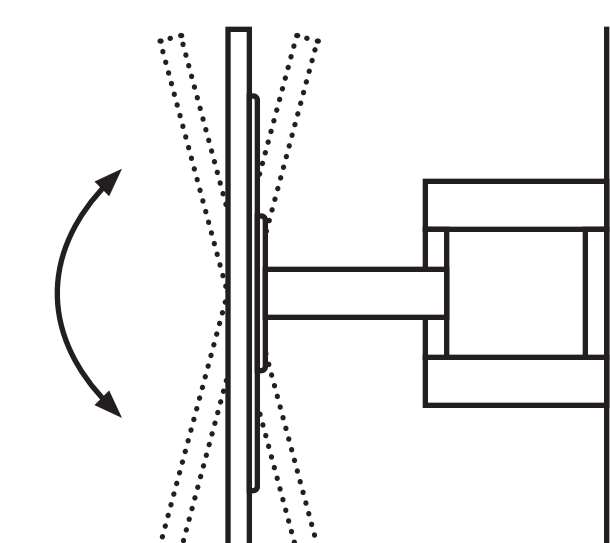

With our Metal Stud Advance Tilt TV Mount, you gain easy access to cables and wiring behind your TV. More tilt means better glare reduction, and this mount allows for a tilt range of up to 10 degrees, ensuring a perfect viewing experience from any angle. Plus, the mount extends your TV up to 5.2" from the wall and swivels up to 5° left and right, providing unrivaled convenience for accessing cables and making device switches a breeze.

FEATURES & SPECIFICATIONS:

- Heavy-Duty Cold Rolled Steel
- Compatible with Any Type of Wall
- All Necessary Hardware Included
- Integrated Bubble Level
- Easy Access to Cables
- Quick Release Cords
- Leveling Adjustments
- Screen Level: +6mm / -6mm
- Special Swivel Ability
- Fit Screen Size: 37" - 75"
- Weight Capacity: 132lbs (60kg)
- Tilt Range: +5° ~ -10°
- Swivel Range: +5° ~ -5°
- Profile: 2.8" ~ 5.2"
- VESA Compatible: 200x200, 300x200, 300x300, 400x200, 400x300, 400x400, 600x200, 600x300, 600x400mm

Weight Capacity:
Up to 132lbs / 60kg

TV Diagonal:
37" to 75"

VESA Supported:
200x200 to 600x400

Tilting Angles:
+5° to -10°

PRODUCT SPECIFICATIONS:

Dimensions (WxHxD)	Product Weight	Load Capacity	Surface Finish	Color
25.71" x 16.93" x 5.24" (653 x 430 x 133mm)	7.79lbs (3.53kg)	132lbs (60kg)	Powder Coating	Fine Texture Black

PACKAGE SPECIFICATIONS:

Package Size (WxHxD)	Package Weight	Package Contents	Barcode
26.77" x 6.3" x 2.95" (680 x 160 x 75mm)	8.09lbs (3.67kg)	Advanced Tilt TV Mount; Elephant Anchors(x4); All Required Hardware; Manual	9145329308626