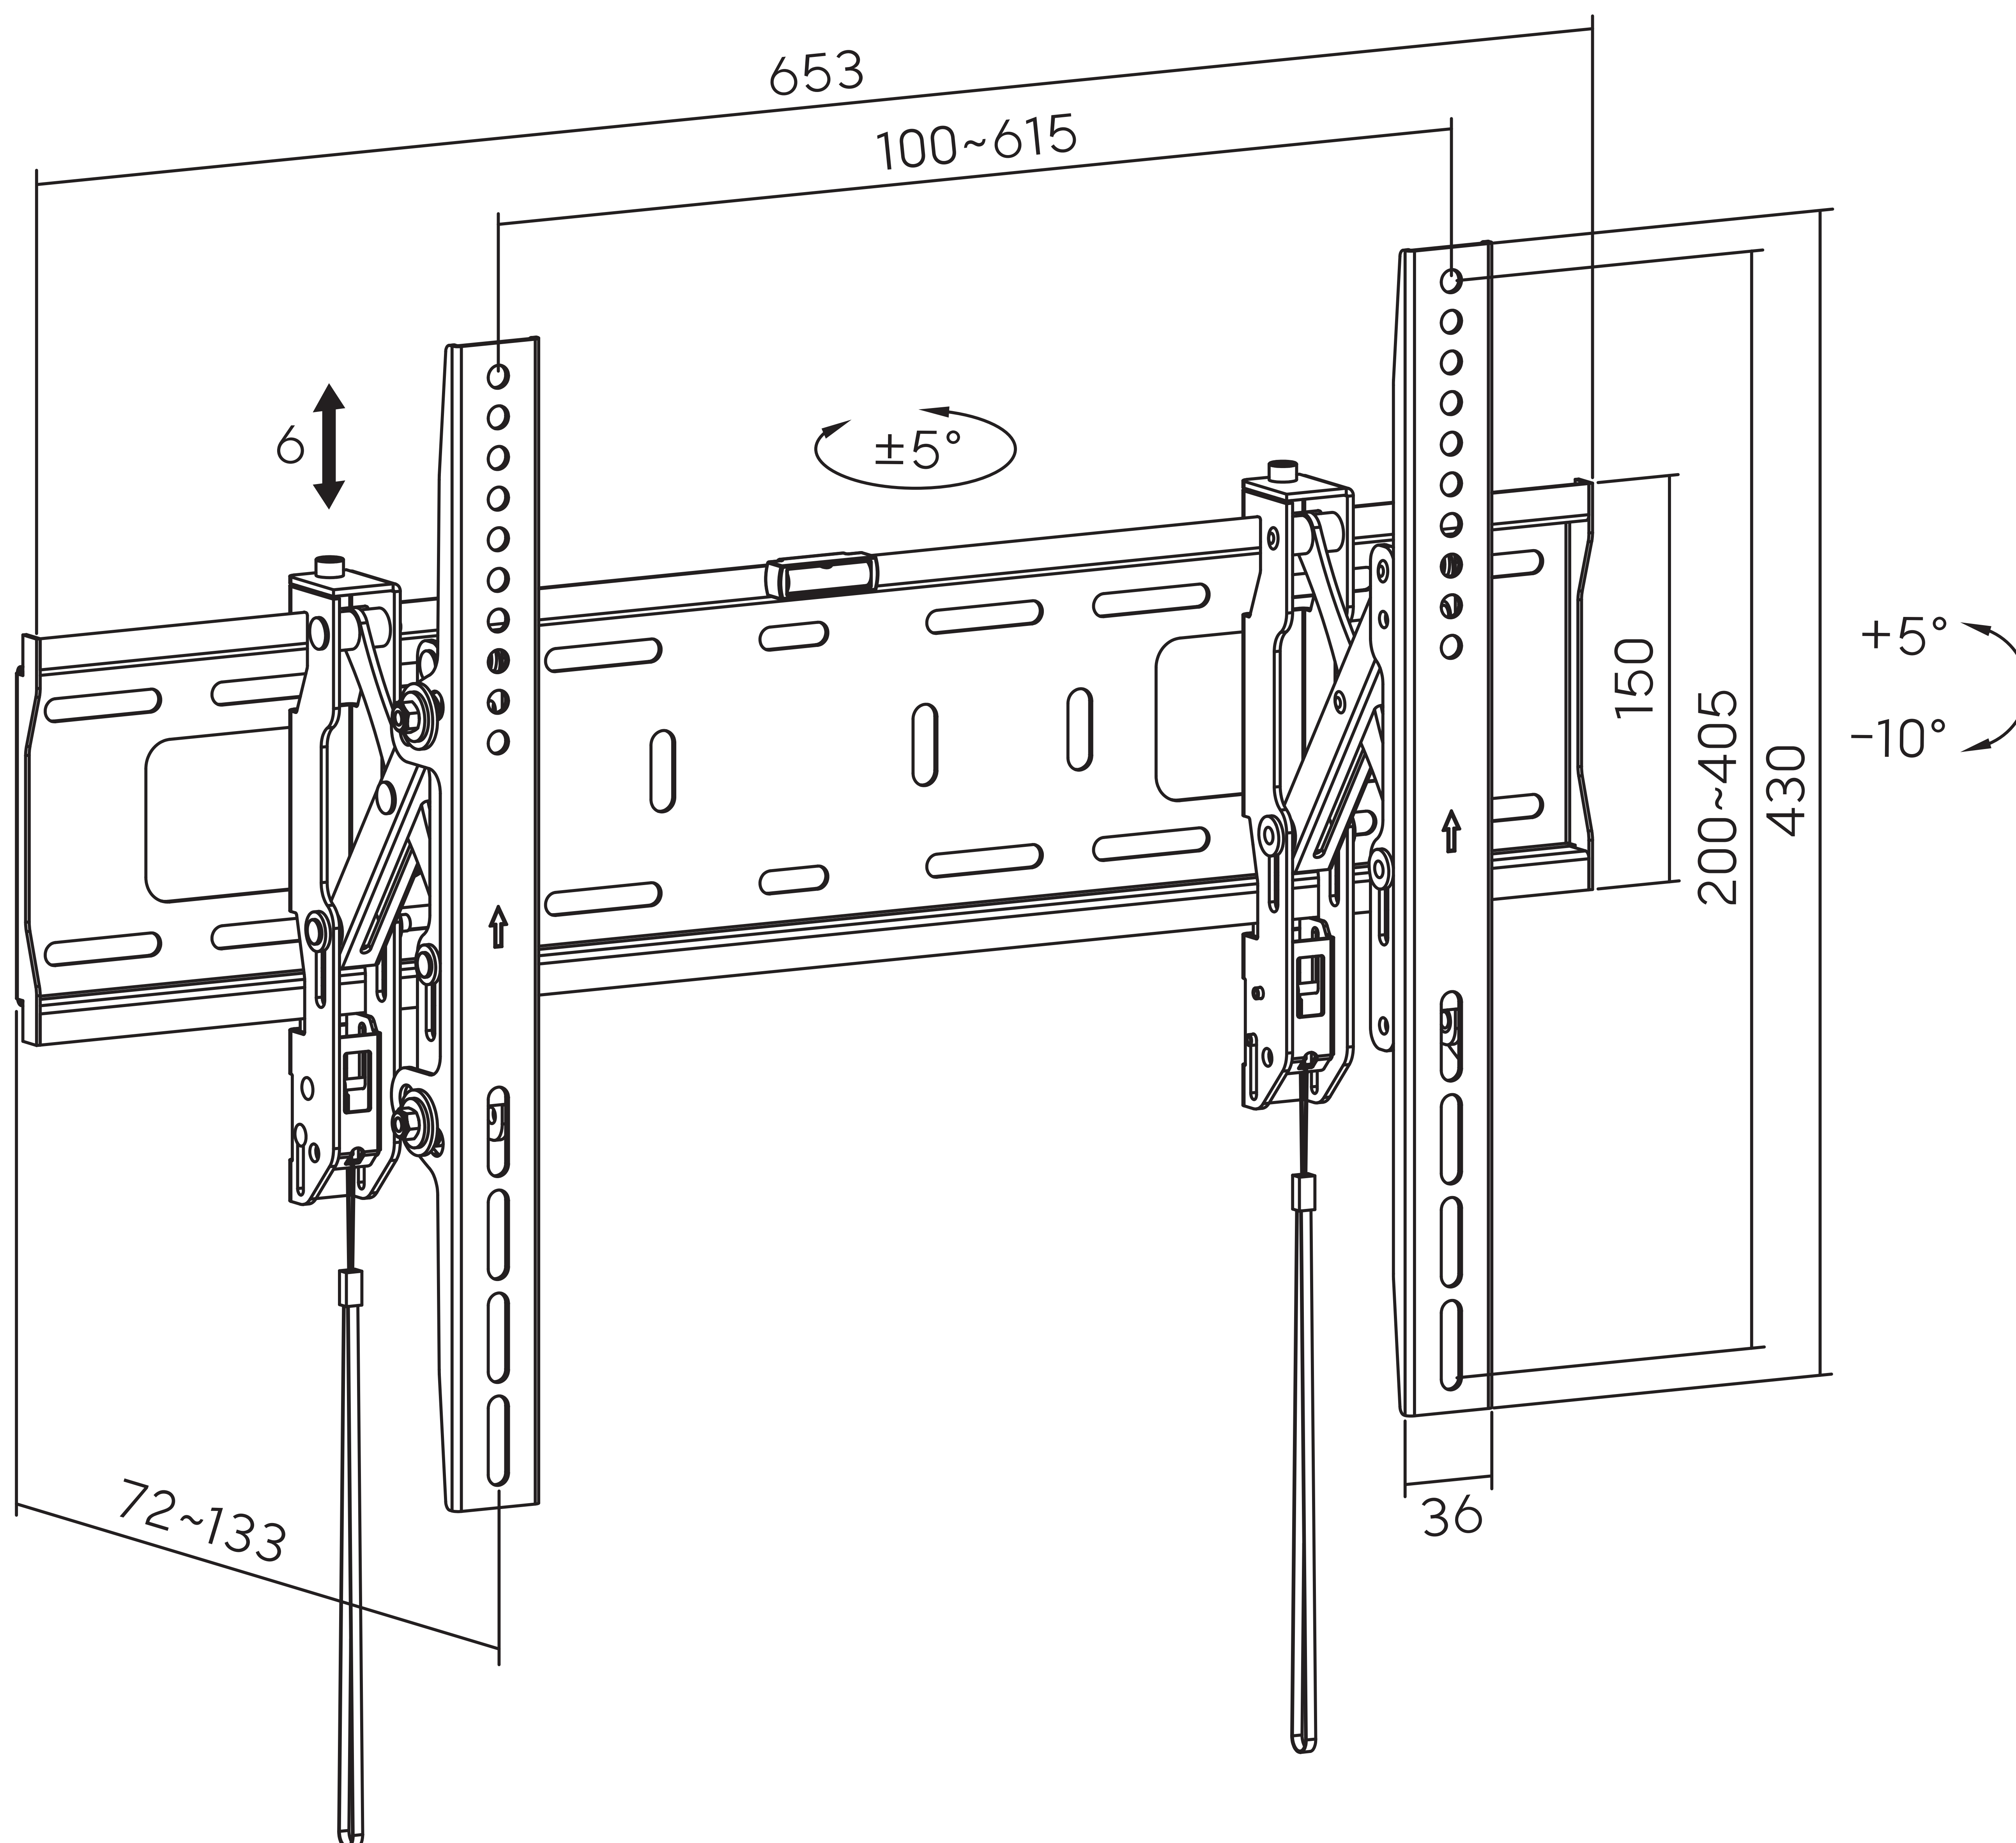

PRODUCT SPECIFICATIONS:

Dimensions (WxHxD)	Product Weight	Load Capacity	Surface Finish	Color
25.71" x 16.93" x 5.24" (653 x 430 x 133mm)	7.79lbs (3.53kg)	132lbs (60kg)	Powder Coating	Fine Texture Black

PACKAGE SPECIFICATIONS:

Package Size (WxHxD)	Package Weight	Package Contents	Barcode
26.77" x 6.3" x 2.95" (680 x 160 x 75mm)	8.09lbs (3.67kg)	Advanced Tilt TV Mount; Elephant Anchors(x4); All Required Hardware; Manual	9145329308626

TECHNICAL ILLUSTRATIONS (mm):

Waiting to answer any of your questions.
support@condomounts.com

CONDOMOUNTS

Mount Your TV Anywhere

United States (646) 933-5403
Canada (647) 557-5699

CONDOMOUNTS typeface logo symbol are registered trademarks of CondoMounts Inc.