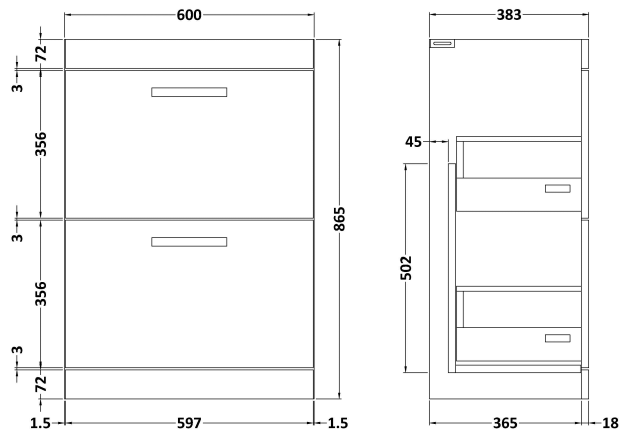

### PRODUCT DIMENSIONS

Height (mm)	Width (mm)	Depth (mm)	Nett Wgt Kg
865	600	383	30.5

### PACKAGING DIMENSIONS

Height (mm)	Width (mm)	Depth (mm)	Gross Wgt Kg
885	620	405	30.5

# CUSTOMER DATA SHEET - FURNITURE

**DESCRIPTION:** 600 Worktop (605X390x18mm)

## PRODUCT DIMENSIONS

Height (mm)	Width (mm)	Depth (mm)	Nett Wgt Kg
18	605	390	2.5