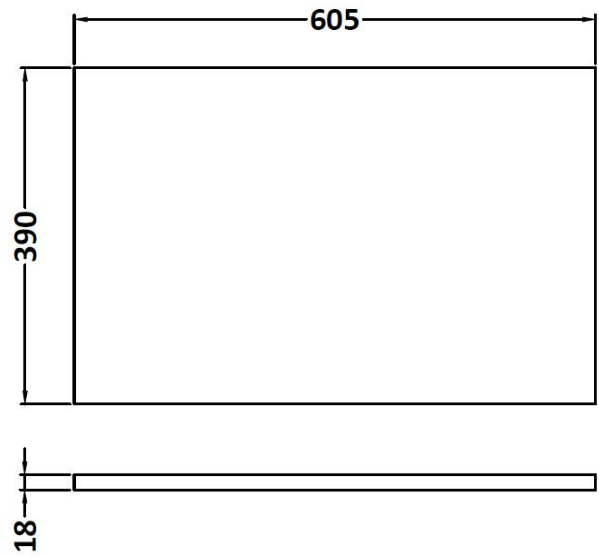

### PRODUCT DIMENSIONS

Height (mm)	Width (mm)	Depth (mm)	Nett Wgt Kg
865	600	383	30.5

### OUTER BOX DIMENSIONS (If Applicable)

Height (mm)	Width (mm)	Depth (mm)	Gross Wgt Kg

# CUSTOMER DATA SHEET - FURNITURE

**DESCRIPTION:** 600 Worktop (605X390x18mm)

## PRODUCT DIMENSIONS

Height (mm)	Width (mm)	Depth (mm)	Nett Wgt Kg
18	605	390	2.5