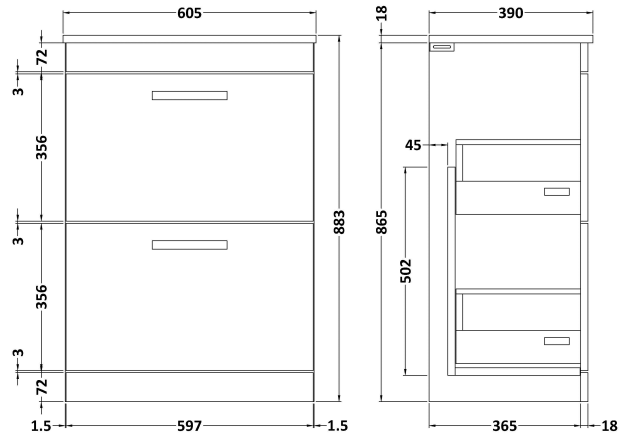

CUSTOMER DATA SHEET

DESCRIPTION: 600 Fs 2-Drawer Vanity With Worktop