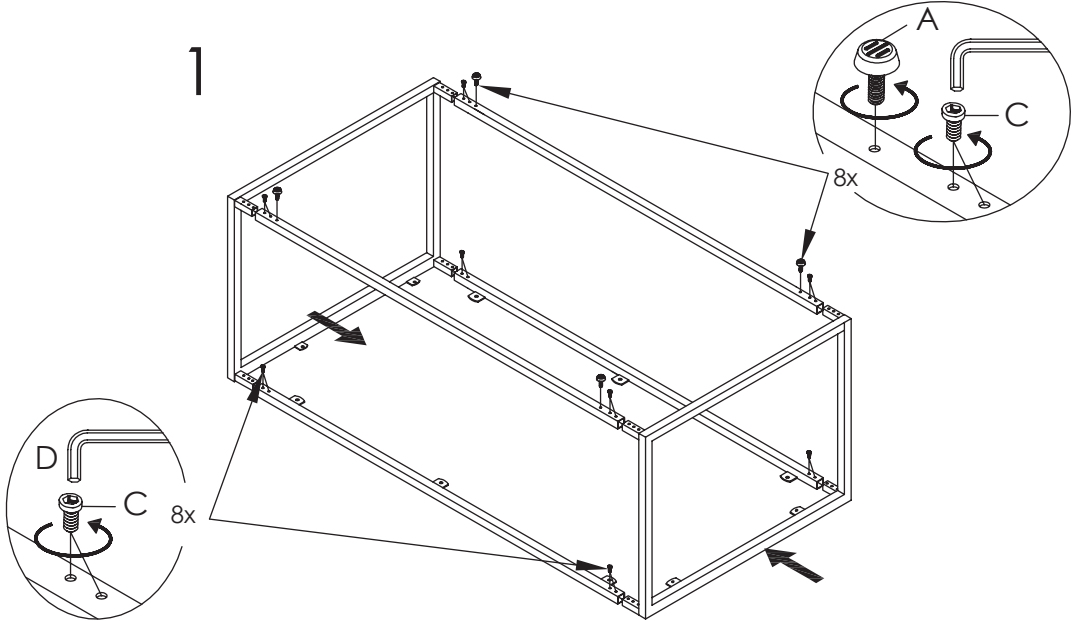

PLEASE NOTE: Check that you have received all components and hardware before assembling.

Assembly Instructions

Rectangular Coffee Table

2

During assembly, hand tighten screws only. When all screws are in place, then tighten completely.

- A (4 pcs) M6 X 35mm
- B (10 pcs) M6 x 20mm
- C (16 pcs) M6 x 10mm
- D (1 pc) M4mm
- E (10 pcs) M6 x 18mm