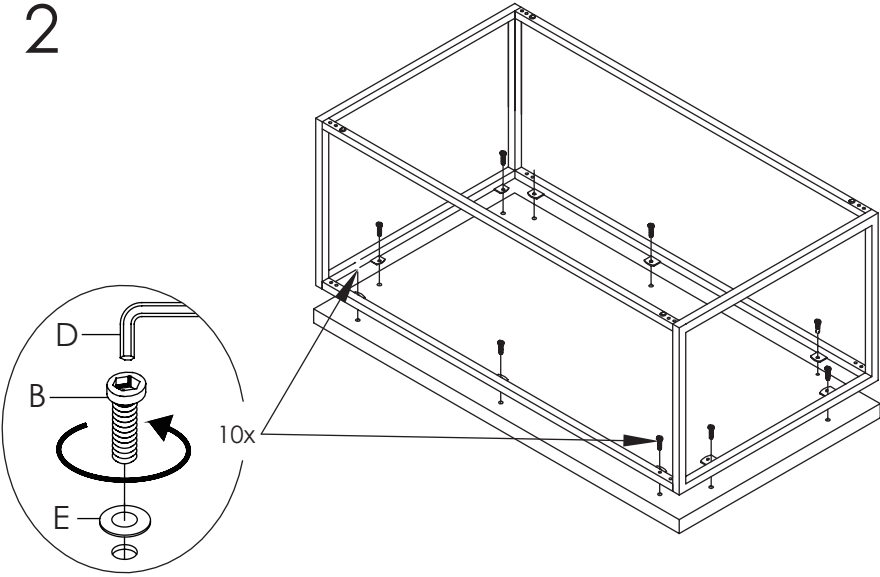

PLEASE NOTE: Check that you have received all components and hardware before assembling.

Assembly Instructions

Rectangular Coffee Table

2

During assembly, hand tighten screws only. When all screws are in place, then tighten completely.

- A (4 pcs) M6 X 35mm
- B (10 pcs) M6 x 20mm
- C (16 pcs) M6 x 10mm
- D (1 pc) M4mm
- E (10 pcs) M6 x 18mm