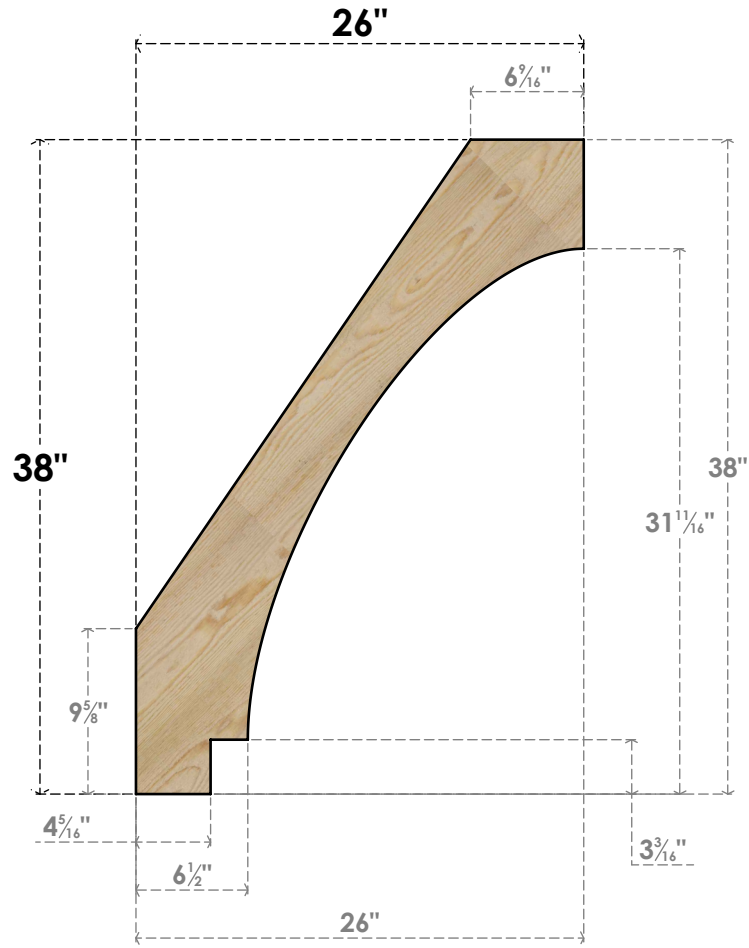

BRC06X26X38IMP00RDF

6"W X 26"D X 38"H IMPERIAL ROUGH SAWN BRACE, DOUGLAS FIR

SIDE

FRONT

EKENA MILLWORK
 2300 WEST MAIN ST.
 CLARKSVILLE, TX 75426
 TOLL FREE: 866-607-0453
 WWW.EKENAMILLWORK.COM

NOTES

1. INSTALLATION TO BE COMPLETED IN ACCORDANCE WITH MANUFACTURER'S SPECIFICATIONS.
2. DRAWING MAY NOT BE TO SCALE
3. THIS DRAWING IS INTENDED FOR DESIGN AND PLANNING PURPOSES ONLY.
4. ALL INFORMATION CONTAINED HEREIN WAS CURRENT AT THE TIME OF DEVELOPMENT BUT MUST BE REVIEWED AND APPROVED BY THE PRODUCT MANUFACTURER TO BE CONSIDERED ACCURATE.
5. PRODUCTS ARE NOT KILN DRIED. THIS ITEM IS UNIQUE AND WILL CONTAIN THE NATURAL VARIATIONS THAT THE WOOD SPECIES OFFERS. THIS MAY RESULT IN VARIATIONS UP TO 1/4"