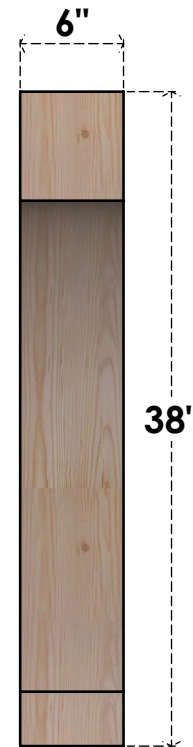

BRC06X26X38IMP00RDF

6"W X 26"D X 38"H IMPERIAL ROUGH SAWN BRACE, DOUGLAS FIR

SIDE

FRONT

EKENA MILLWORK
 2300 WEST MAIN ST.
 CLARKSVILLE, TX 75426
 TOLL FREE: 866-607-0453
 WWW.EKENAMILLWORK.COM

NOTES

1. INSTALLATION TO BE COMPLETED IN ACCORDANCE WITH MANUFACTURER'S SPECIFICATIONS.
2. DRAWING MAY NOT BE TO SCALE
3. THIS DRAWING IS INTENDED FOR DESIGN AND PLANNING PURPOSES ONLY.
4. ALL INFORMATION CONTAINED HEREIN WAS CURRENT AT THE TIME OF DEVELOPMENT BUT MUST BE REVIEWED AND APPROVED BY THE PRODUCT MANUFACTURER TO BE CONSIDERED ACCURATE.
5. PRODUCTS ARE NOT KILN DRIED. THIS ITEM IS UNIQUE AND WILL CONTAIN THE NATURAL VARIATIONS THAT THE WOOD SPECIES OFFERS. THIS MAY RESULT IN VARIATIONS UP TO 1/4"