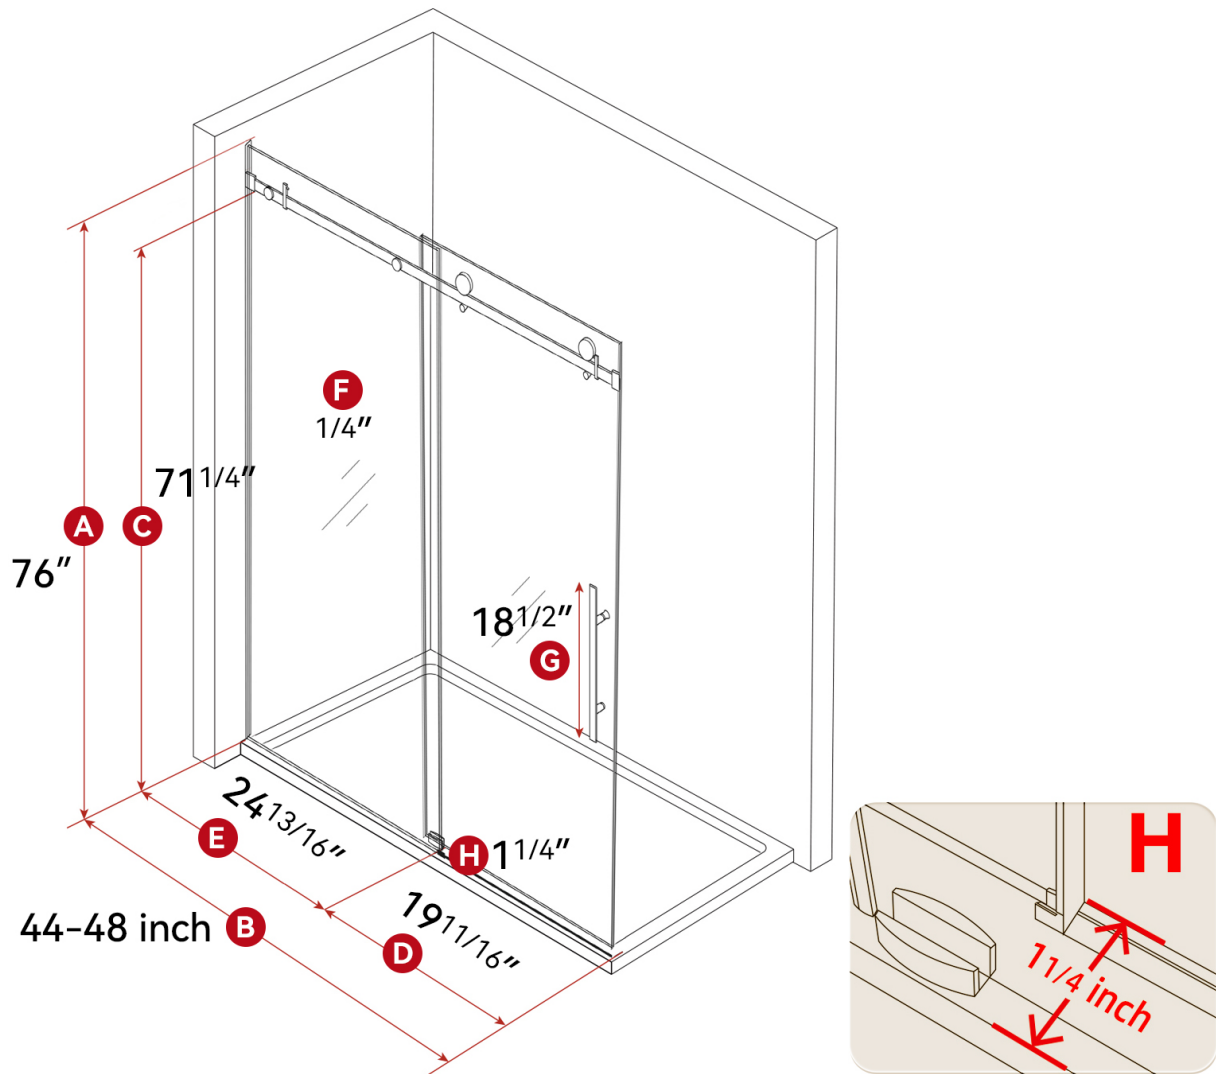

# SIZE DETAILS

## SINGLE SLIDING SHOWER DOOR

## SHOWER DOOR

### SHOWER DOORS INFORMATION

44-48 in Wx76 in H

**A** Model Height

**B** Model Width

**C** Walk-in Height

**D** Walk-in Width

**E** Glass Door Width

**F** Glass Thickness