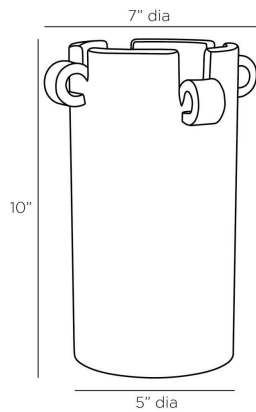

## BAHRI VASE

AVS03  
H: 10 IN, Dia: 7.00 IN  
Sky

A terracotta vase is finished with with curled edges of clay to highlight its handcrafted feel. Glazed in a sheer shade of sky. Finish will vary.

### DIMENSIONS

Foot Print	Dia: 5.00 IN
Opening	H: 9 IN, Dia: 4 IN

### SHIPPING

Product Weight	4.6 lbs
Gross Weight 1	11.6 lbs
Shipping Box 1	H: 25.5 IN, L: 19 IN, W: 19 IN