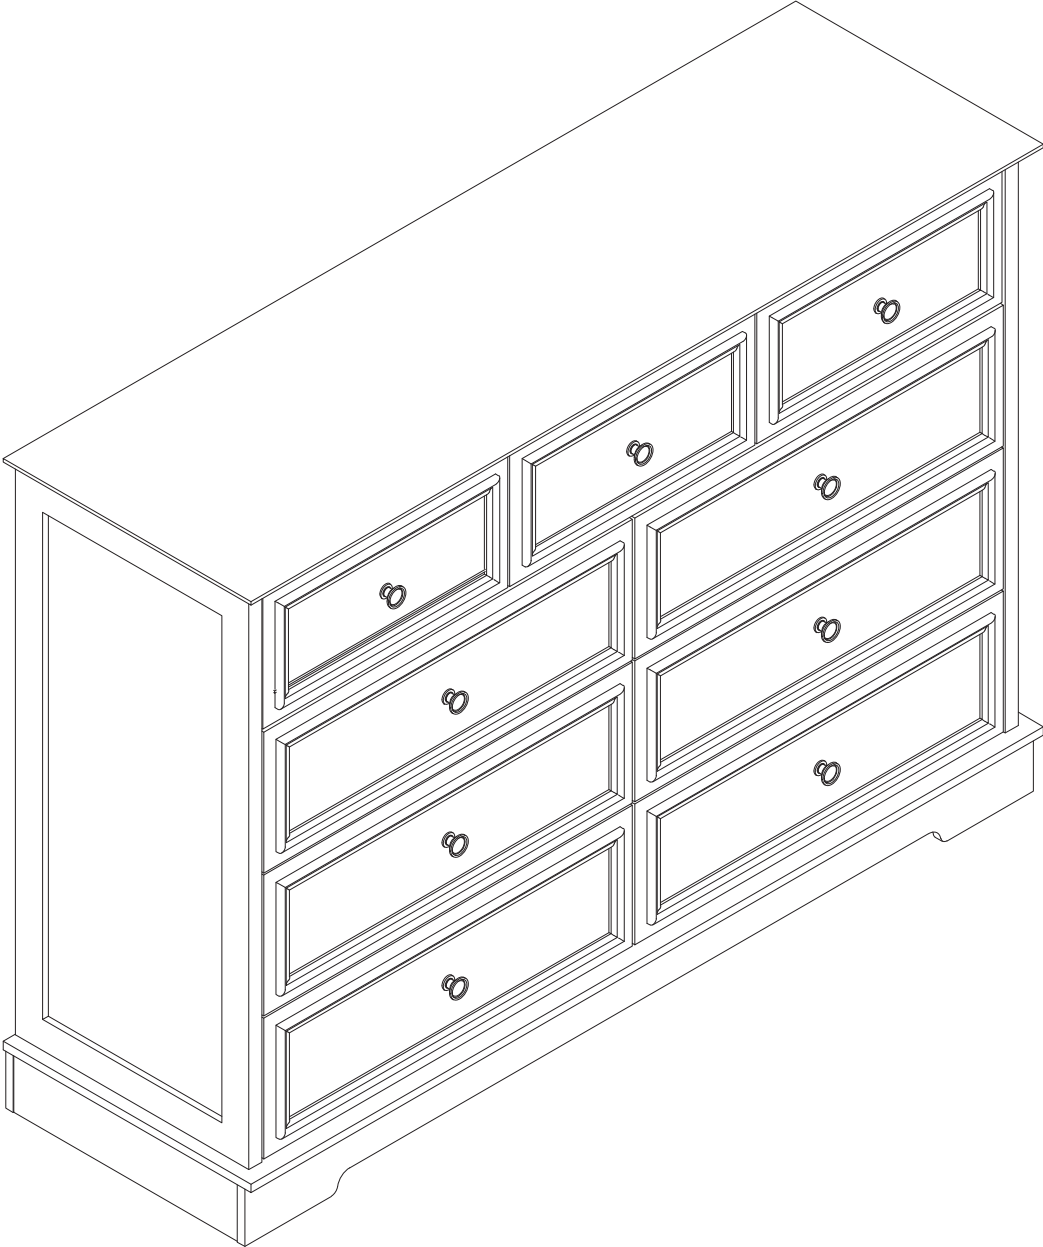

Product Installation Manual