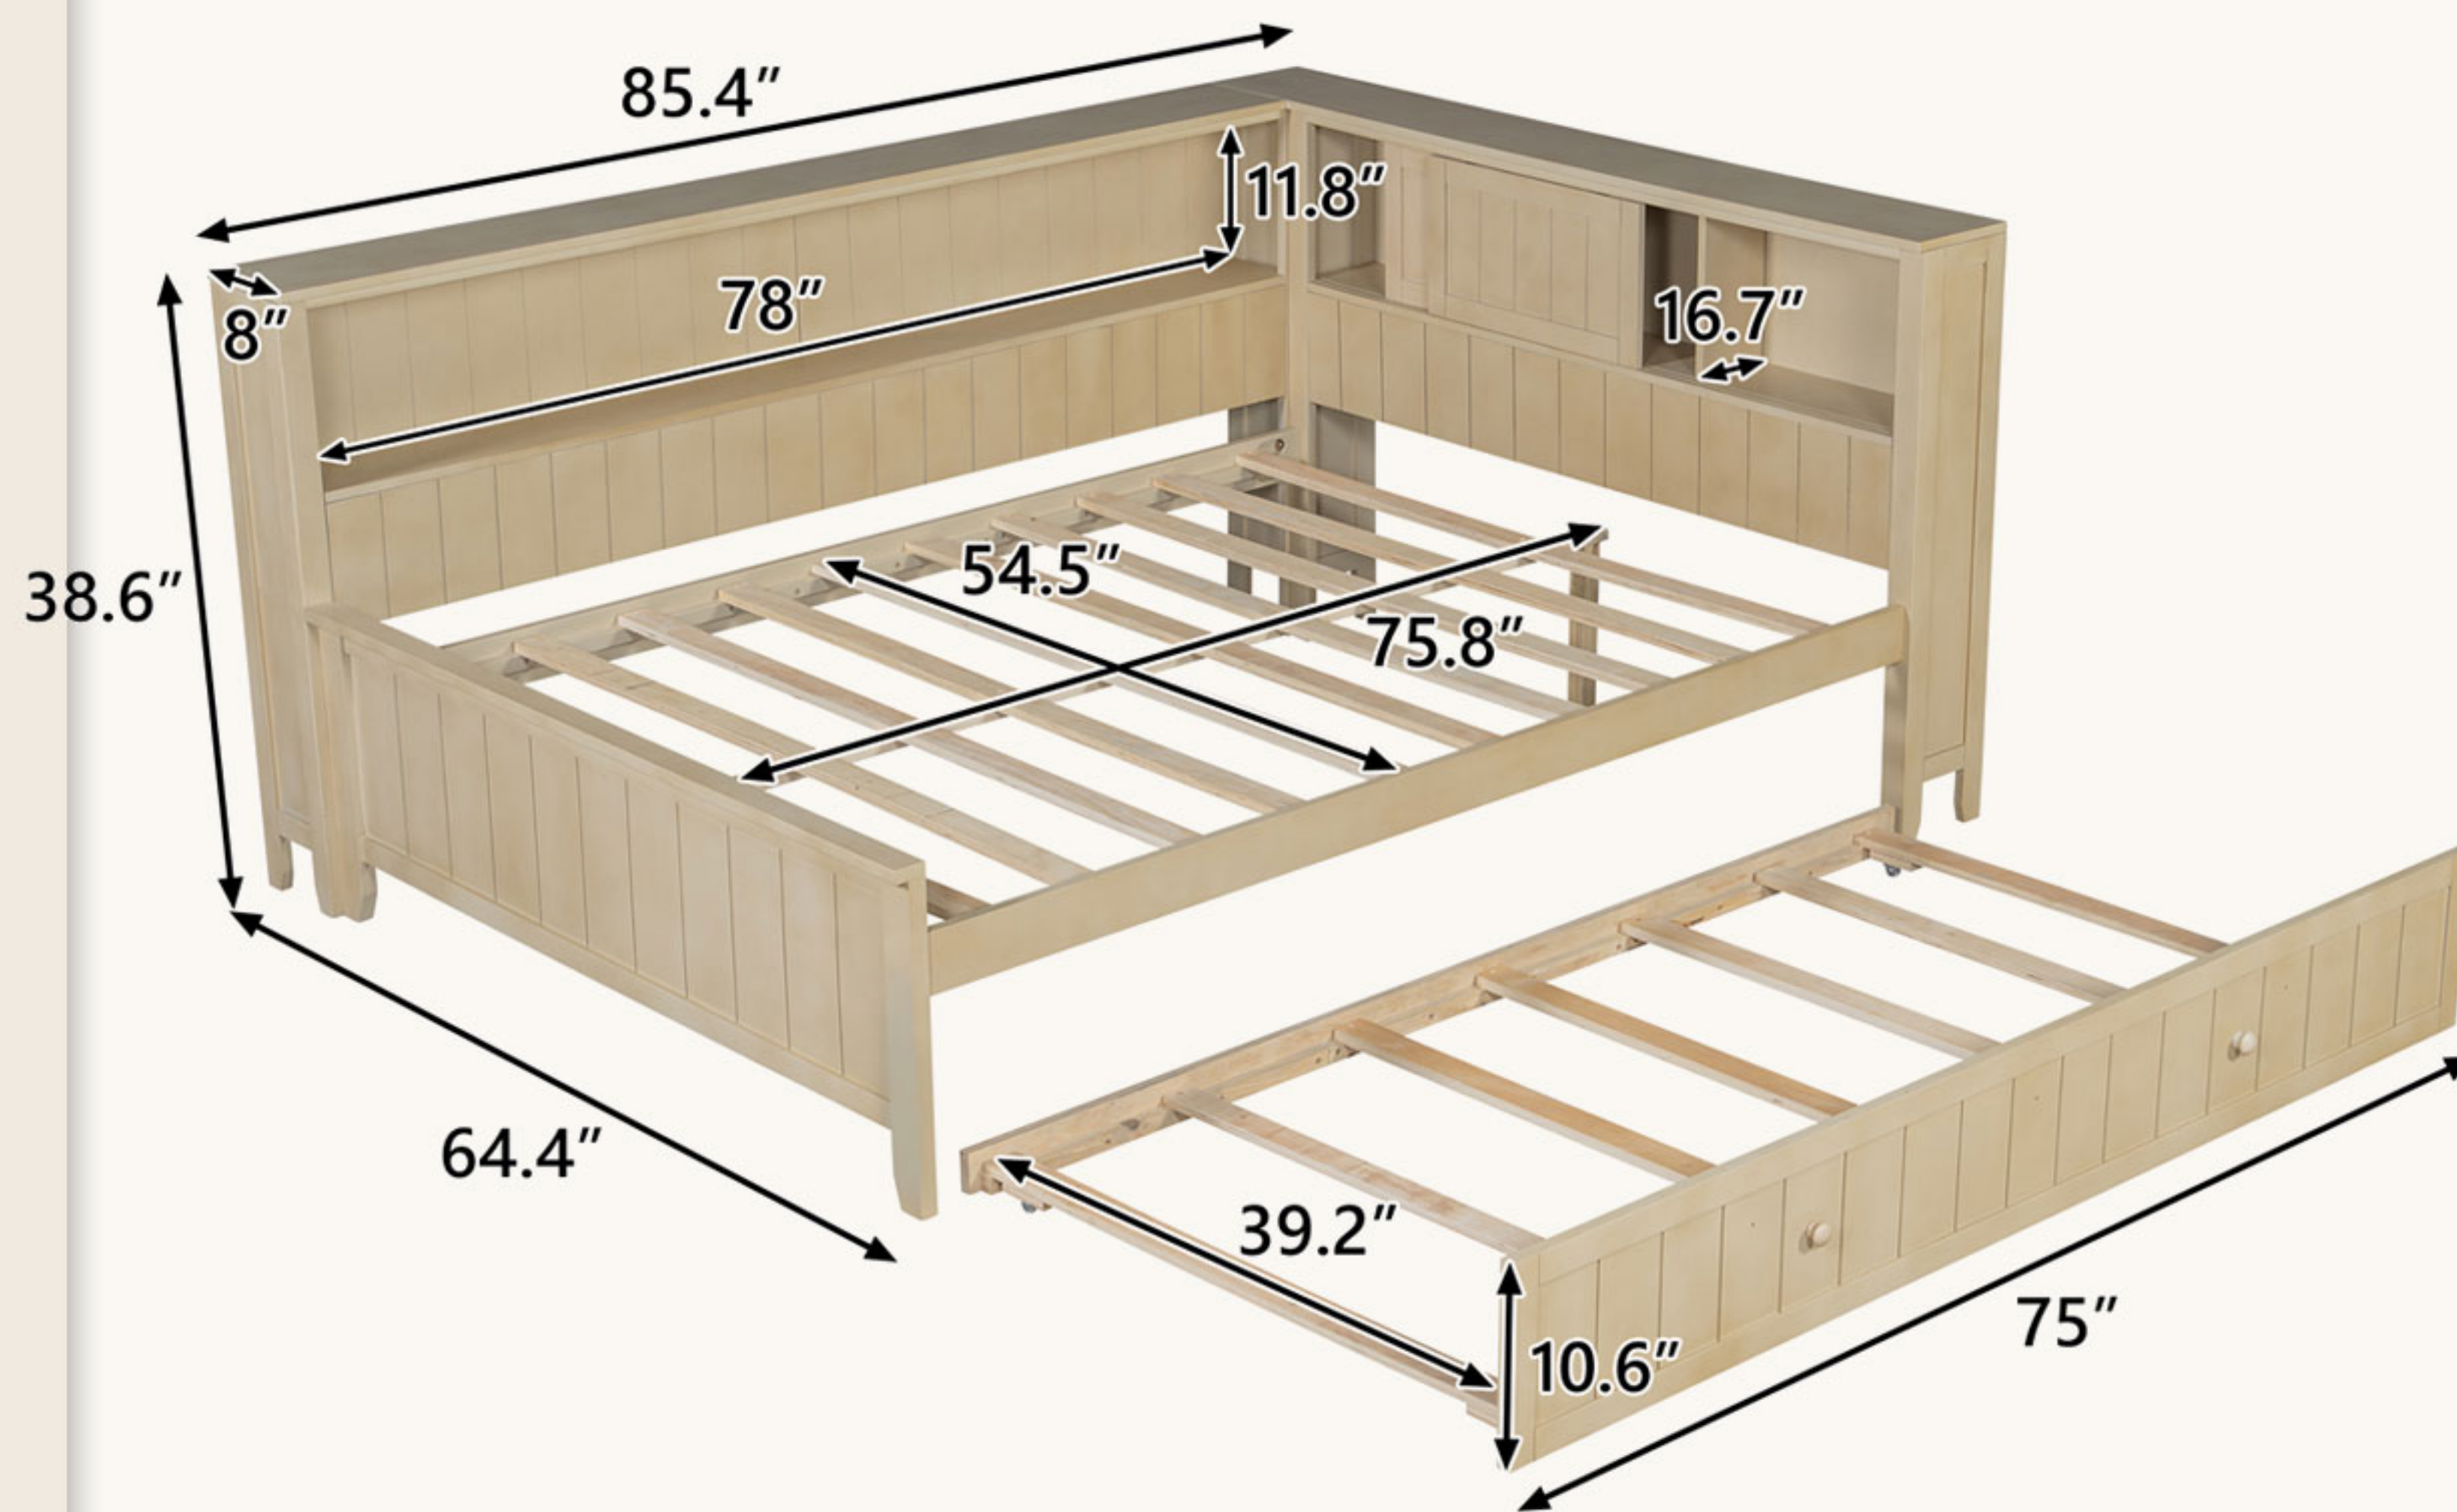

# Dimensional Details

## Product Dimensions

- Length (in.) :85.40
- Width (in.) :64.40
- Height (in.) :38.60
- Weight (lbs.):157.00

## Package Size

- Length (in.) :83.5
- Width (in.) :23
- Height (in.) :12.9
- Weight (lbs.):164.46