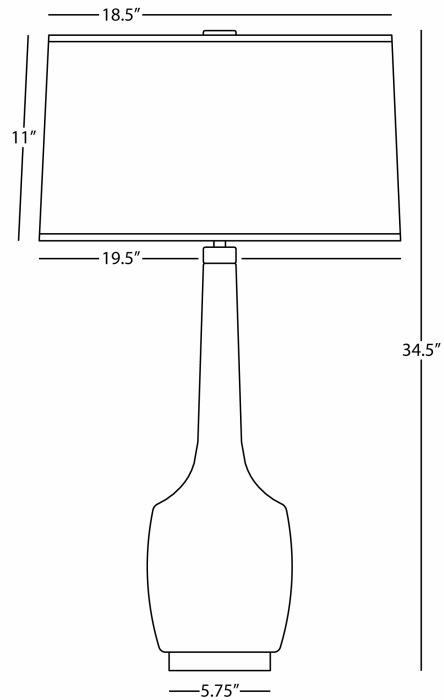

DELILAH

MCR70

Table Lamp

1-150W Max.

Bulb Type: A

Switch: Hi-Lo Dimming

Antique Brass Finish

Matte Ash Glazed Ceramic

Oyster Linen Shade w/ Self-Fabric

Top and Bottom Diffuser

See Audrey/ Delilah Table for Color Options

* *Made In The USA*