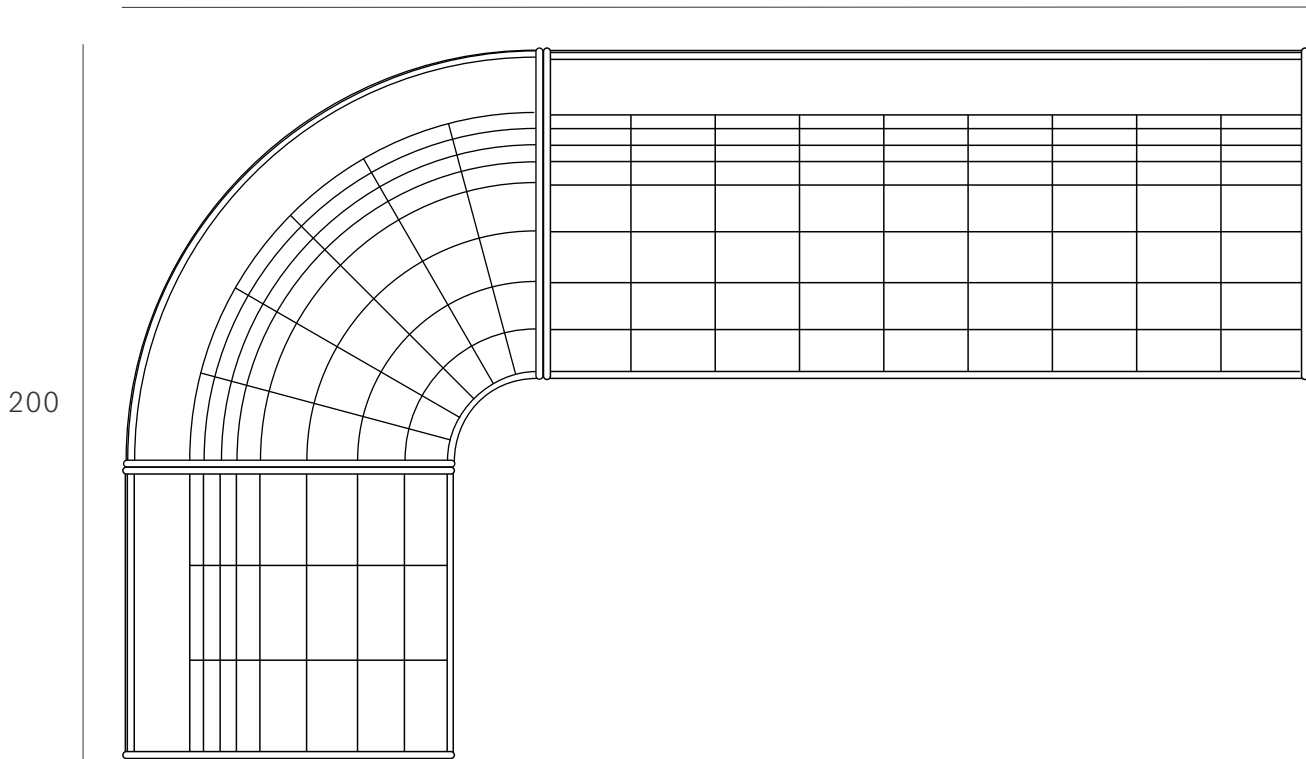

Ethnicraft

N701 modular sofa set - combo left - 1 seater + 3 seater + 90° round corner - Dimensions (cm)

330

330

200

Ethnicraft

N701 modular sofa set - combo left - 1 seater + 3 seater + 90° round corner - Dimensions (inches)