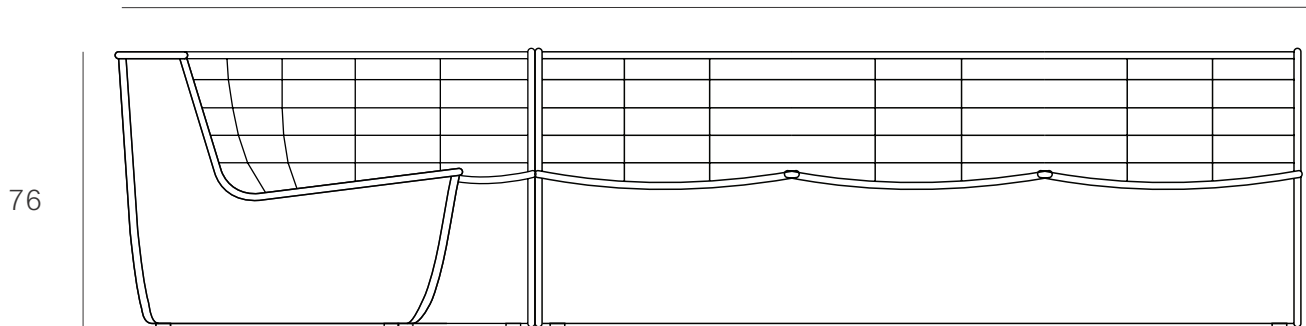

Ethnicraft

N701 modular sofa set - combo left - 1 seater + 3 seater + 90° round corner - Dimensions (cm)

330

330

200

Ethnicraft

N701 modular sofa set - combo left - 1 seater + 3 seater + 90° round corner - Dimensions (inches)