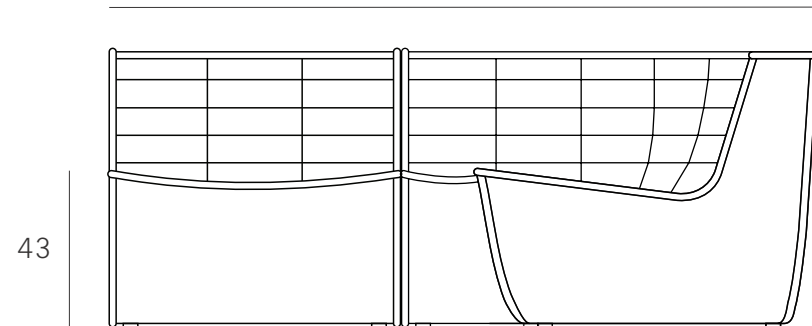

Ethnicraft

N701 modular sofa set - combo left - 1 seater + 3 seater + 90° round corner - Dimensions (cm)

330

330

200

Ethnicraft

N701 modular sofa set - combo left - 1 seater + 3 seater + 90° round corner - Dimensions (inches)