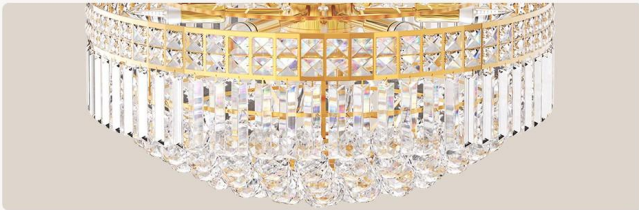

PRODUCT DIMENSION

LAMP BODY COLOR: GOLD
MATERIAL: IRON ART + CRYSTAL

LAMPSHADE: IRON ART + 6-TIER CRYSTAL

E14 BASE X13

MAX 60W PER BULB, 110V

(DOES NOT INCLUDE LIGHT SOURCE)

PRODUCT WEIGHT: 48.28 IB