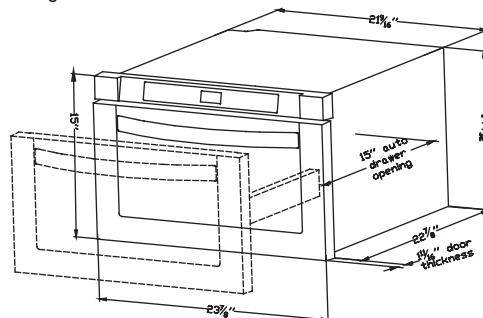

Figure 2

CERTIFICATIONS