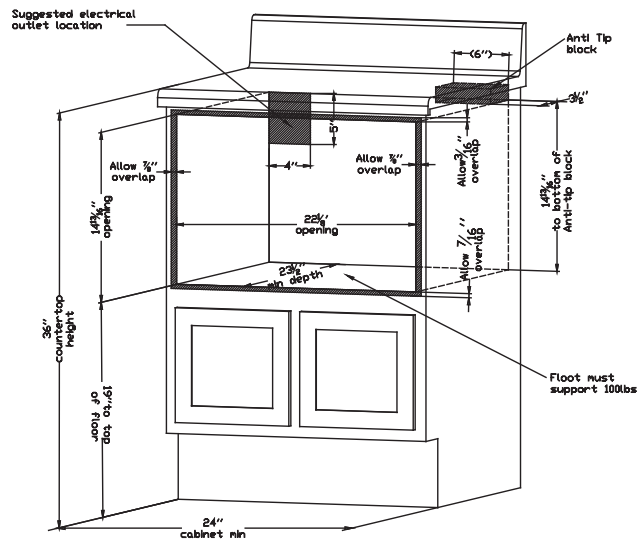

SPEC SHEET

KoolMore Microwave Drawer

SKU: KM-MD-1SS

FEATURES

- Built-In Design: Seamlessly integrates into cabinetry or wall for a sleek, space-saving solution.
- Stainless-Steel Finish: Offers a modern look that complements other kitchen appliances.
- One-Touch Button Open: For easy access with a smart, slow-close door mechanism.
- Efficient Cooking Power: With 1000W and 10 adjustable power levels for precise cooking.
- Time and Weight Defrost: Optimized for defrosting meat, leftovers, and other frozen foods.
- Halogen Interior Light: Provides clear visibility, enhancing monitoring of cooking progress.

Specification	Detail
Manufacturer	KoolMore
Brand	KoolMore
Manufacturer SKU	KM-MD-1SS
Product Type	Microwave Drawer
Color/Finish	Stainless Steel
Installation Type	Wall-Mounted, Flat Bottom (Built-In Mountable Design)
Capacity	1.2 Cu. Ft.
Voltage	120V, 60 Hz
Wattage	1000W
Power Levels	10 Adjustable Power Levels
Control Location	Interior
Product Dimensions (W x D x H, inches)	23.6 x 24 x 15
Interior Dimensions (W x D x H, inches)	17.28 x 17.52 x 7.87
Cut-Out Dimensions (W x D x H, inches)	22.13 x 23.50 x 14.82
Product Weight (lbs)	69