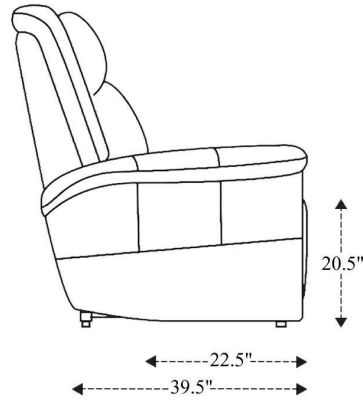

# Power Sofa P2

Overall Dimensions	91.5" x 39.5" x 41"
Overall Width	91.5"
Overall Depth	39.5"
Overall Height	41"
Overall Weight	262.5 lbs.
Fully Reclined	64.5"
Distance from Wall	18.5"
Back of Seat to end of Chaise	41.5"
Leg Height (Distance from Foot Rest to Floor in Full Recline)	22"
Head Height (Distance from Headrest to Floor in Full Recline)	31.5"

Seat Width	24"
Seat Depth	22.5"
Seat Height	20.5"
Arm Width	9.5"
Arm Depth	23"
Arm Height	25"
Back Width	25"
Back Height	24"
Headrest Extended from Back	7"