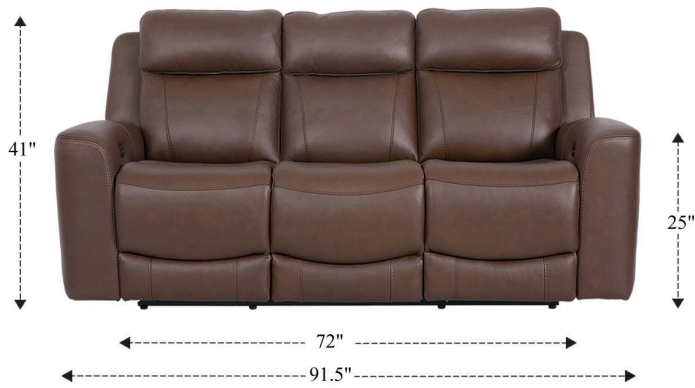

# Power Sofa P2

Overall Dimensions	91.5" x 39.5" x 41"
Overall Width	91.5"
Overall Depth	39.5"
Overall Height	41"
Overall Weight	262.5 lbs.
Fully Reclined	64.5"
Distance from Wall	18.5"
Back of Seat to end of Chaise	41.5"
Leg Height (Distance from Foot Rest to Floor in Full Recline)	22"
Head Height (Distance from Headrest to Floor in Full Recline)	31.5"

Seat Width	24"
Seat Depth	22.5"
Seat Height	20.5"
Arm Width	9.5"
Arm Depth	23"
Arm Height	25"
Back Width	25"
Back Height	24"
Headrest Extended from Back	7"