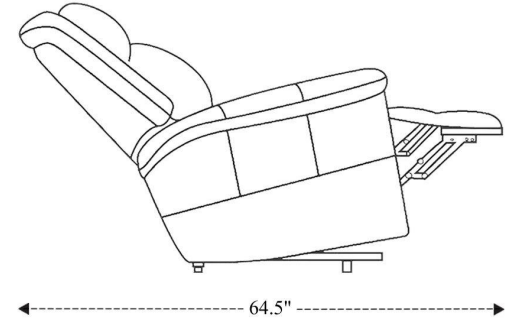

# Power Sofa P2

Overall Dimensions	91.5" x 39.5" x 41"
Overall Width	91.5"
Overall Depth	39.5"
Overall Height	41"
Overall Weight	262.5 lbs.
Fully Reclined	64.5"
Distance from Wall	18.5"
Back of Seat to end of Chaise	41.5"
Leg Height (Distance from Foot Rest to Floor in Full Recline)	22"
Head Height (Distance from Headrest to Floor in Full Recline)	31.5"

Seat Width	24"
Seat Depth	22.5"
Seat Height	20.5"
Arm Width	9.5"
Arm Depth	23"
Arm Height	25"
Back Width	25"
Back Height	24"
Headrest Extended from Back	7"