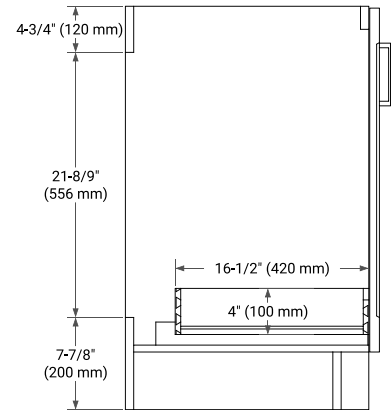

## BASE CABINET DIMENSIONS

66" W x 21.6" D x 34.5" H

## FRONT VIEW

## SIDE VIEW

## OVERALL DIMENSIONS

67" W x 22" D x 1.5" H