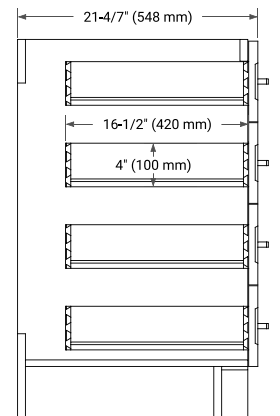

66" SINGLE SINK BASE CABINET

BASE CABINET DIMENSIONS

66" W x 21.6" D x 34.5" H

FEATURES

- Solid wood frame & plywood panels
- Dovetail drawers and joints
- Soft closing doors & drawers

HARDWARE FINISHES*

Brushed Nickel   Satin Brass   Matte Black   Polished Chrome

Hardware comes preinstalled with the illustrated option. Other finishes are available on our online store if you prefer a different one.

AVAILABLE COLORS

White   Grey   Midnight Blue

FRONT VIEW

SIDE VIEW

PLAN VIEW