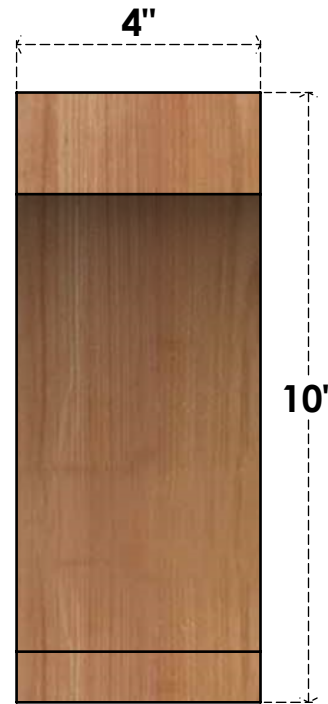

BRC04X10X10IMP00RWR

4"W X 10"D X 10"H IMPERIAL ROUGH SAWN BRACE, WESTERN RED CEDAR

SIDE

FRONT

EKENA MILLWORK
 2300 WEST MAIN ST.
 CLARKSVILLE, TX 75426
 TOLL FREE: 866-607-0453
 WWW.EKENAMILLWORK.COM

NOTES