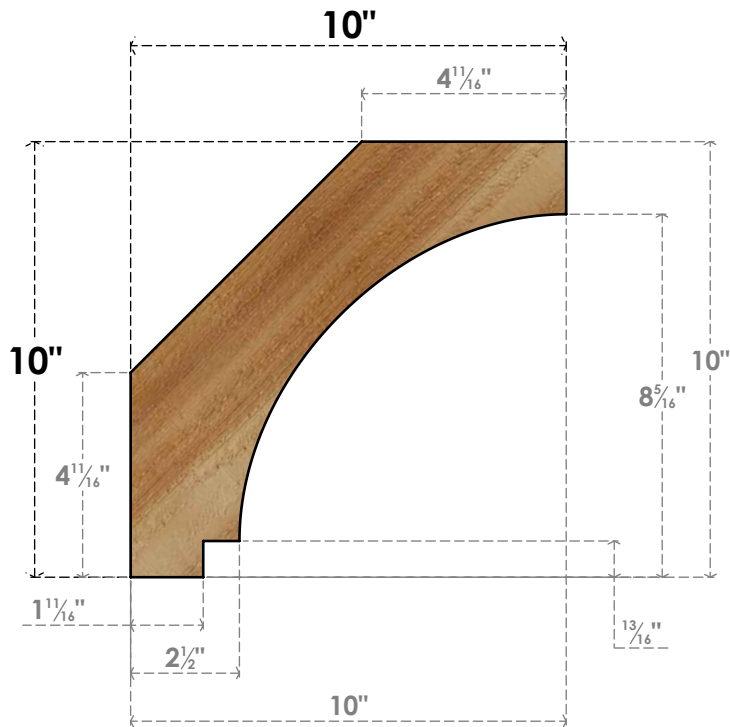

BRC04X10X10IMP00RWR

4"W X 10"D X 10"H IMPERIAL ROUGH SAWN BRACE, WESTERN RED CEDAR

SIDE

FRONT

EKENA MILLWORK
 2300 WEST MAIN ST.
 CLARKSVILLE, TX 75426
 TOLL FREE: 866-607-0453
 WWW.EKENAMILLWORK.COM

NOTES