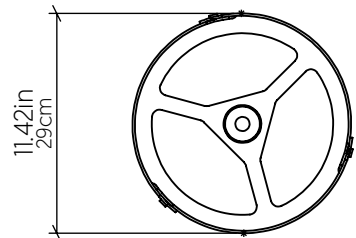

Technical Drawing