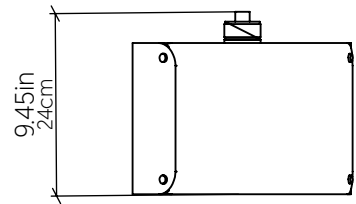

Technical Drawing