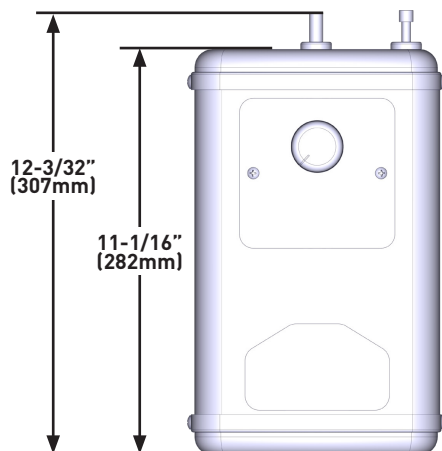

SERVICE

- Removable drain plug

WARRANTY

- 1 year limited warranty

Visit www.moen.com/support for complete details and limitations

Instant Hot Water Tank

MODEL: IH2300

NOTE: Max 30 inch (762mm) distance from tank to power outlet.

CRITICAL DIMENSIONS DO NOT SCALE