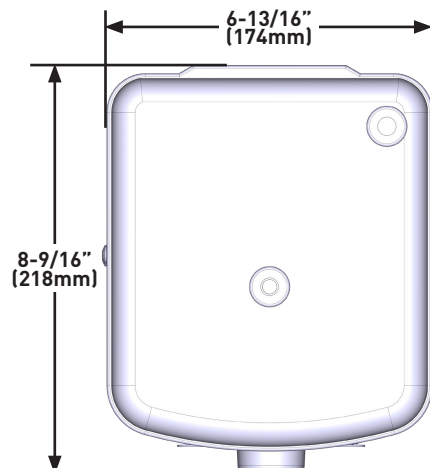

SERVICE

- Removable drain plug

WARRANTY

- 1 year limited warranty

Visit www.moen.com/support for complete details and limitations

Instant Hot Water Tank

MODEL: IH2300

NOTE: Max 30 inch (762mm) distance from tank to power outlet.

CRITICAL DIMENSIONS DO NOT SCALE