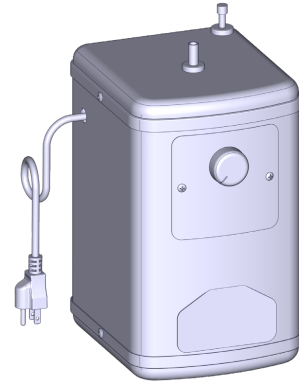

DESCRIPTION

- Insulated stainless steel with matte black powder coat finish
- Tube connections provided with Moen instant hot faucets
- For use with Moen IH7600, IH7620 and IH7660 series SIP Instant Hot open vent faucets

CAPACITY

- 5/8 gallon stainless steel tank
- 60 cups per hour

OPERATION

- Fingertip thermostatic adjustment from 140F to 190F
- Self resetting fuse to prevent dry start

ELECTRICAL

- 1500 W
- 120V / 60Hz
- 35 inch (889mm) power cord

SERVICE

- Removable drain plug

WARRANTY

- 1 year limited warranty

Visit www.moen.com/support for complete details and limitations

Instant Hot Water Tank

MODEL: IH2300

NOTE: Max 30 inch (762mm) distance from tank to power outlet.