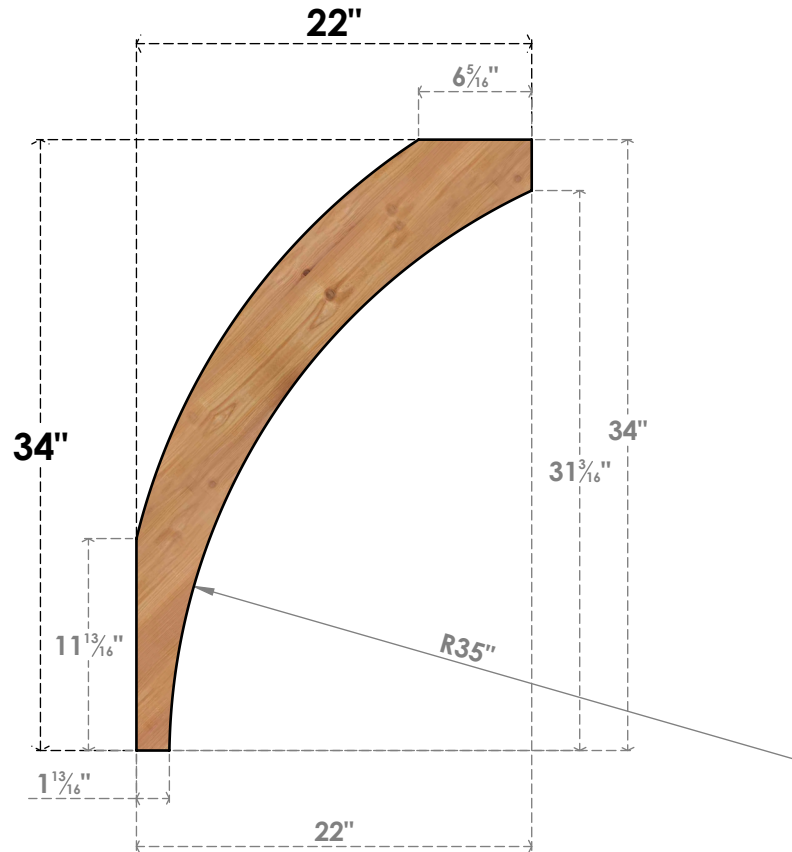

BRC04X22X34THR00SWR

3 1/2"W X 22"D X 34"H THORTON SMOOTH BRACE, WESTERN RED CEDAR

SIDE

FRONT

EKENA MILLWORK
 2300 WEST MAIN ST.
 CLARKSVILLE, TX 75426
 TOLL FREE: 866-607-0453
 WWW.EKENAMILLWORK.COM

NOTES

1. INSTALLATION TO BE COMPLETED IN ACCORDANCE WITH MANUFACTURER'S SPECIFICATIONS.
2. DRAWING MAY NOT BE TO SCALE
3. THIS DRAWING IS INTENDED FOR DESIGN AND PLANNING PURPOSES ONLY.
4. ALL INFORMATION CONTAINED HEREIN WAS CURRENT AT THE TIME OF DEVELOPMENT BUT MUST BE REVIEWED AND APPROVED BY THE PRODUCT MANUFACTURER TO BE CONSIDERED ACCURATE.
5. PRODUCTS ARE NOT KILN DRIED. THIS ITEM IS UNIQUE AND WILL CONTAIN THE NATURAL VARIATIONS THAT THE WOOD SPECIES OFFERS. THIS MAY RESULT IN VARIATIONS UP TO 1/4"