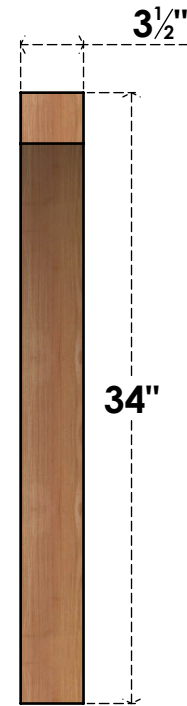

BRC04X22X34THR00SWR

3 1/2"W X 22"D X 34"H THORTON SMOOTH BRACE, WESTERN RED CEDAR

SIDE

FRONT

EKENA MILLWORK
 2300 WEST MAIN ST.
 CLARKSVILLE, TX 75426
 TOLL FREE: 866-607-0453
 WWW.EKENAMILLWORK.COM

NOTES

1. INSTALLATION TO BE COMPLETED IN ACCORDANCE WITH MANUFACTURER'S SPECIFICATIONS.
2. DRAWING MAY NOT BE TO SCALE
3. THIS DRAWING IS INTENDED FOR DESIGN AND PLANNING PURPOSES ONLY.
4. ALL INFORMATION CONTAINED HEREIN WAS CURRENT AT THE TIME OF DEVELOPMENT BUT MUST BE REVIEWED AND APPROVED BY THE PRODUCT MANUFACTURER TO BE CONSIDERED ACCURATE.
5. PRODUCTS ARE NOT KILN DRIED. THIS ITEM IS UNIQUE AND WILL CONTAIN THE NATURAL VARIATIONS THAT THE WOOD SPECIES OFFERS. THIS MAY RESULT IN VARIATIONS UP TO 1/4"