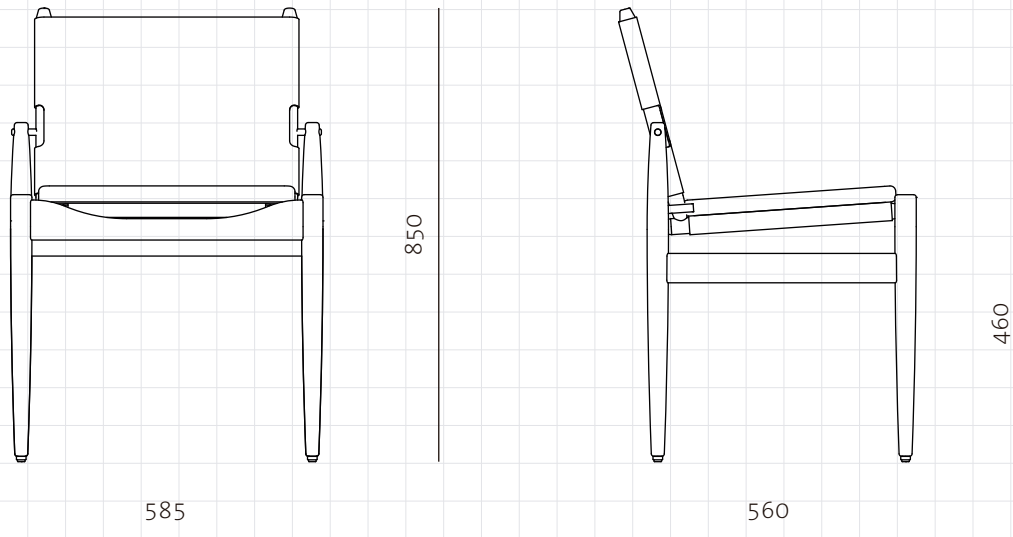

Journey Dining Chair-LE

CODE
DIMENSIONS

JN-S210-LE
W585 x D560 x H850mm
Seating height: 460mm

NET WEIGHT
ENVIRONMENT
MATERIALS

6.5 kg
Indoor
Solid wood frame, upholstery, stainless steel oil rubbed copper
*Please refer to website or contact your local representative for complete material swatches.

SHIPPING

Package	Assembled		
Package Qty	1 pcs/box		
Packaging	Measurement (mm)	Volume (cbm)	Gross Weight (kg)
FCL	W685 x D625 x H935	0.40	12.82
LCL/AIR	W725 x D665 x H1025	0.49	18.42