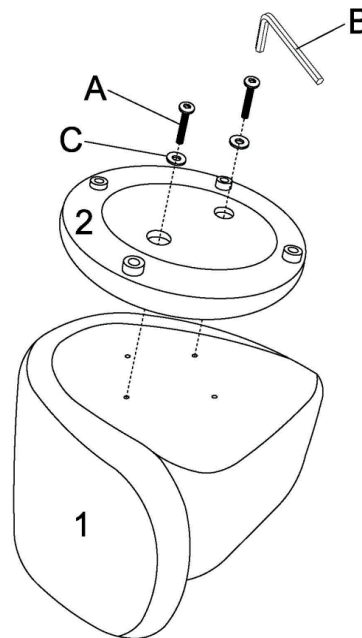

User Manual

Product Name: Swivel Chair

Size:W78*D74*H74CM

Application:Indoor Use

Main& Auxiliary Materials:Solid Wood,Foam,Fabric

Usage:It can swivel,and has a spring pocket in the seat for more comfort.

Cautions:Keep furniture, away from heat.Do not clean furniture with harsh cleansers or polish. Do not use detergents, solvents, abrasives, spray packs or leather cleaner. Use non-color mild soap with warm water clean spills.Do not write on furniture without a padded barrier to protect the surface.

1

1 piece

2

1 piece

1/4*20mm
A.4 pieces

M4*70mm
B.1 piece

Φ6*16*1mm
C.4 pieces

①