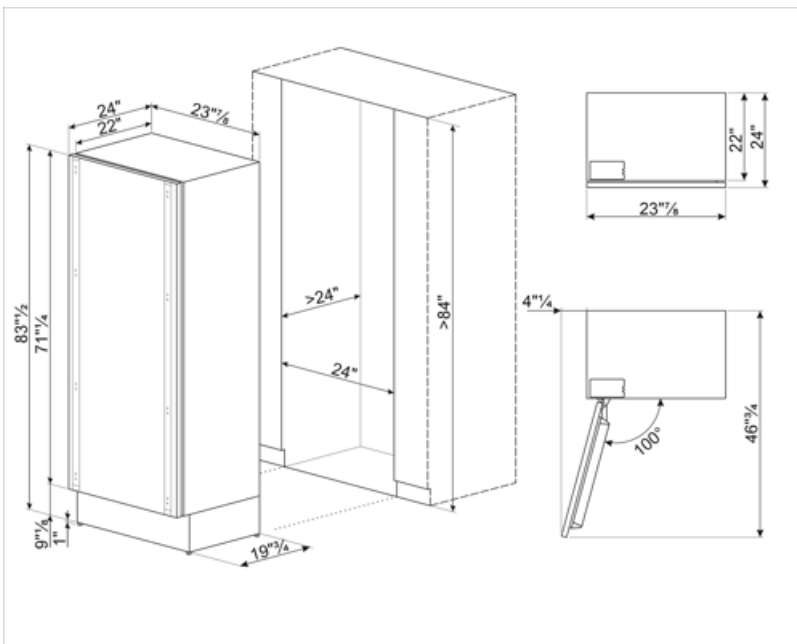

Temperature setting type	Electronic
Anti-UV door glass	Yes
Antibacterial Gasket	Yes

Performance / Energy Label

Max Capacity (bottles 0,75lt)	78	Total volume	93.0 gal

Electrical Connection

Current	2,5 A	Power cord length	78 3/4 "
Voltage (V)	115 V	Plug	(B) NEMA 5-15P
Frequency (Hz)	60 Hz