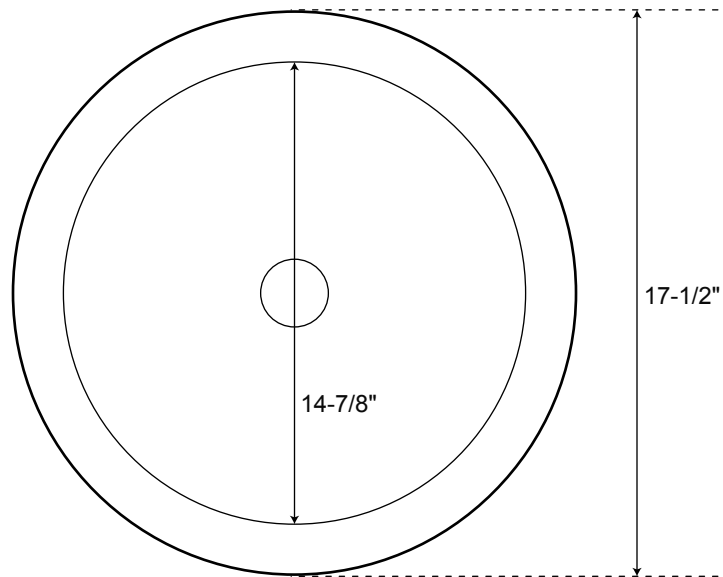

SPECIFICATIONS

Overall Dimensions	17-1/2" diameter x 6-1/4" H
Interior Dimensions	14-7/8" diameter
Water Depth	6"
Drain Hole	1-1/2" diameter
Rim	1-1/4"

18" Bellis

Double Wall Copper
Vessel Sink

All measurements are approximate.

Top

Front