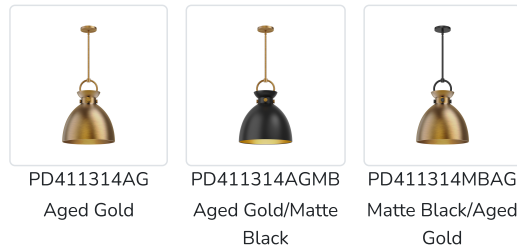

## WALDO PD411314

|                          |                               |
|--------------------------|-------------------------------|
| FIXTURE DIMENSIONS       | D14" x H17-1/8"               |
| LAMP TYPE                | E26                           |
| WATTAGE                  | 1 x 60W                       |
| MAX WATTAGE              | 60W                           |
| BULB QTY                 | 1                             |
| BULBS INCLUDED           | No                            |
| VOLTAGE                  | 120V                          |
| MATERIAL                 | Steel                         |
| ROD LENGTH               | 46" Max (3x12" + 1x6" + 1x4") |
| MINIMUM HANG HEIGHT      | 27"                           |
| SLOPED CEILING ADAPTABLE | Yes, Up to 45 Degrees         |
| LOCATION                 | Dry                           |
| CANOPY DIMENSIONS        | D4-5/8" x H5/8"               |
| BRAND                    | Alora Mood                    |

[ D - Diameter, L - Length, W - Width, H - Height, E - Extension ]

### AVAILABLE FINISHES:

PD411314AG  
Aged Gold

PD411314AGMB  
Aged Gold/Matte  
Black

PD411314MBAG  
Matte Black/Aged  
Gold

\*For complete warranty terms, please visit: [www.aloralighting.com/warranty](http://www.aloralighting.com/warranty)