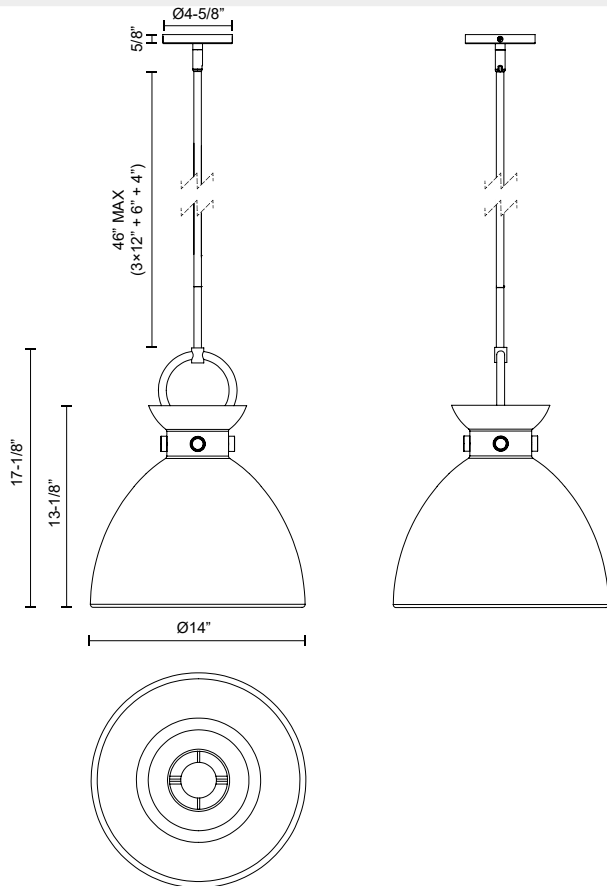

## WALDO PD411314

|                          |                               |
|--------------------------|-------------------------------|
| FIXTURE DIMENSIONS       | D14" x H17-1/8"               |
| LAMP TYPE                | E26                           |
| WATTAGE                  | 1 x 60W                       |
| MAX WATTAGE              | 60W                           |
| BULB QTY                 | 1                             |
| BULBS INCLUDED           | No                            |
| VOLTAGE                  | 120V                          |
| MATERIAL                 | Steel                         |
| ROD LENGTH               | 46" Max (3x12" + 1x6" + 1x4") |
| MINIMUM HANG HEIGHT      | 27"                           |
| SLOPED CEILING ADAPTABLE | Yes, Up to 45 Degrees         |
| LOCATION                 | Dry                           |
| CANOPY DIMENSIONS        | D4-5/8" x H5/8"               |
| BRAND                    | Alora Mood                    |

[ D - Diameter, L - Length, W - Width, H - Height, E - Extension ]