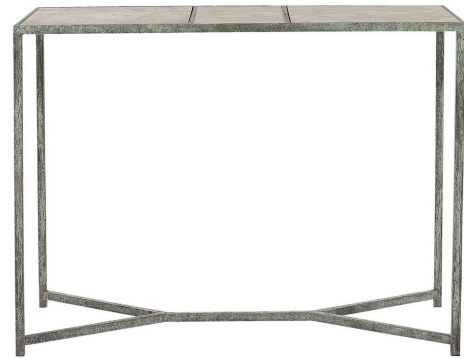

Web Console

ELLAHOME

SKU#

CL56

Overall

36"h x 48"w x 19"d

Description

Enhance the décor of your home with this sleek, airy console table. The rectangular stone top is roomy enough to showcase a lamp, vase, candles, and other decorative items, while the four slim legs are buttressed by a double Y-shaped support for added stability. It's an excellent accent table for the hallway, living room, den, or even home library.

Materials

Wrought Iron/ Travertine

Finish Options

-  AB Antique Black
-  BB Bronzed Brass
-  DO Deep Ocean
-  DG Distressed Gray
-  FB Flat Black
-  GL Gold Leaf (+15%)
-  MB Metallic Bronze
-  MG Metallic Graphite
-  OW Oyster White
-  SL Silver Leaf (+15%)

Top Options

-  CM Carrera Marble
-  LT Lite Travertine

Weight

80 lb