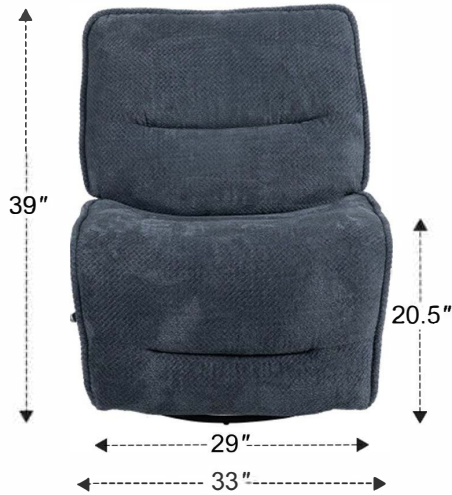

Armless Recliner

Overall Dimensions	33" x 42.5" x 39"
Overall Width	33"
Overall Depth	42.5"
Overall Height	39"
Overall Weight	92.4 lbs.
Fully Reclined	66"
Distance from Wall	10"
Back of Seat to end of Chaise	41"

Seat Width	29"
Seat Depth	23.5"
Seat Height	20.5"
Back Width	28"
Back Height	24"
Leg Height <small>(Distance from Foot Rest to Floor in Full Recline)</small>	22"
Head Height <small>(Distance from Headrest to Floor in Full Recline)</small>	30.5"